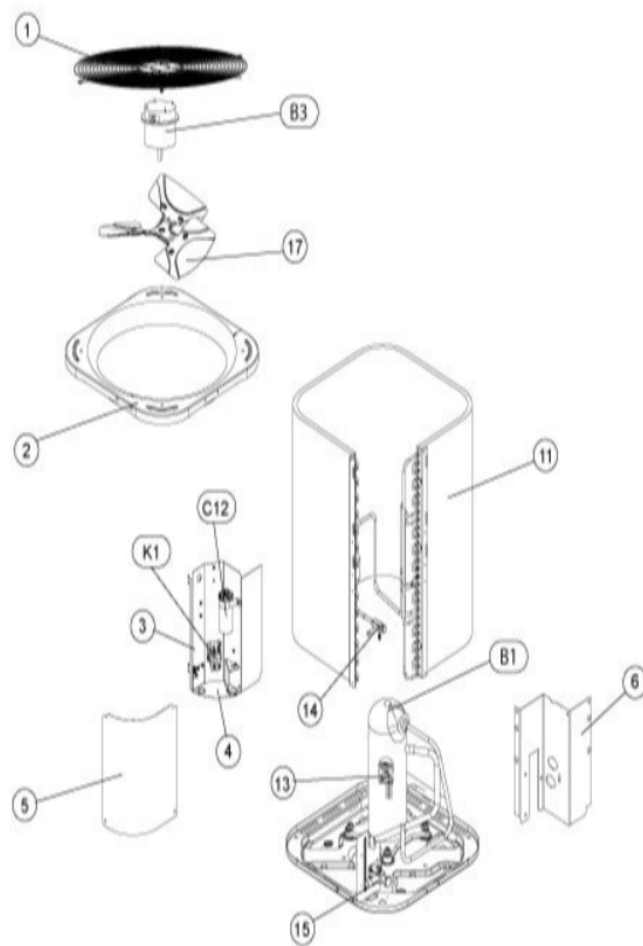

COOLING-CONDENSING
SEPTEMBER, 2005

2AC13 SERIES

Revision Number - 2A

CABINET PARTS

Callout	Name	Quantity	Description
	GUARD-COIL Cat #: 11W79 Model/Part #: R20418702	1	LOUVERED
1	GUARD-FAN Cat #: 28W38 Model/Part #: R101214-01	1	GUARD-FAN: FLAT
2	PANEL-TOP Cat #: 11W87 Model/Part #: R20391806	1	PANEL-TOP (Large)
3	PANEL-CONTROL Cat #: 11W88 Model/Part #: R20419005	1	PANEL-CONTROL BOX
4	PANEL-CONTROL Cat #: 11W89 Model/Part #: R20611801	1	BOTTOM
5	COVER-CONTROL BOX Cat #: 11W70 Model/Part #: R20419104	1	COVER, CONTROL ACCESS
6	PANEL-LOWER Cat #: 11W91 Model/Part #: R20610803	1	PIPING

CONTROL PANEL PARTS

Callout	Name	Quantity	Description
C12	CAPACITOR Cat #: 41W17 Model/Part #: 100335-45	1	"65+5MFD, 370VAC"
K1	CONTACTOR Cat #: 95M55 Model/Part #: 100438-01	1	"SPST, 24V"

COOLING PARTS

Callout	Name	Quantity	Description
	KIT-RFC Cat #: 11W15 Model/Part #: 100484-44	1	-0.098
	MOUNT PKG-COMP Cat #: 54M63 Model/Part #: 54M63	1	LB-106528 COMPRESSOR MTG