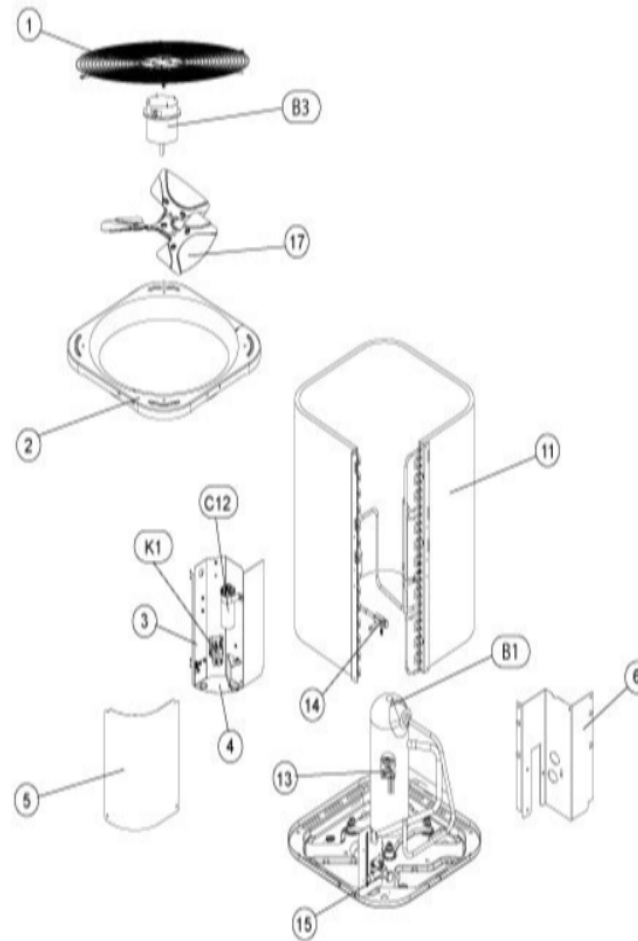

COOLING-CONDENSING
SEPTEMBER, 2005

2AC13 SERIES

Revision Number - 1B

CABINET PARTS

Callout	Name	Quantity	Description
	GUARD-COIL Cat #: 11W79 Model/Part #: R20418702	1	LOUVERED
1	GUARD-FAN Cat #: 28W38 Model/Part #: R101214-01	1	GUARD-FAN: FLAT
2	PANEL-TOP Cat #: 11W87 Model/Part #: R20391806	1	PANEL-TOP (Large)
3	PANEL-CONTROL Cat #: 11W88 Model/Part #: R20419005	1	PANEL-CONTROL BOX
4	PANEL-CONTROL Cat #: 11W89 Model/Part #: R20611801	1	BOTTOM
5	COVER-CONTROL BOX Cat #: 11W70 Model/Part #: R20419104	1	COVER, CONTROL ACCESS
6	PANEL-LOWER Cat #: 11W91 Model/Part #: R20610803	1	PIPING

CONTROL PANEL PARTS

Callout	Name	Quantity	Description
C12	CAPACITOR Cat #: 89M94 Model/Part #: 100335-29	1	"60+5MFD,440VAC"
K1	CONTACTOR Cat #: 95M56 Model/Part #: 100438-02	1	"SPST, 24V"

COOLING PARTS

Callout	Name	Quantity	Description
	KIT Cat #: 98M15 Model/Part #: 100484-45	1	-0.099
	MOUNT PKG-COMP Cat #: 54M63 Model/Part #: 54M63	1	LB-106528 COMPRESSOR