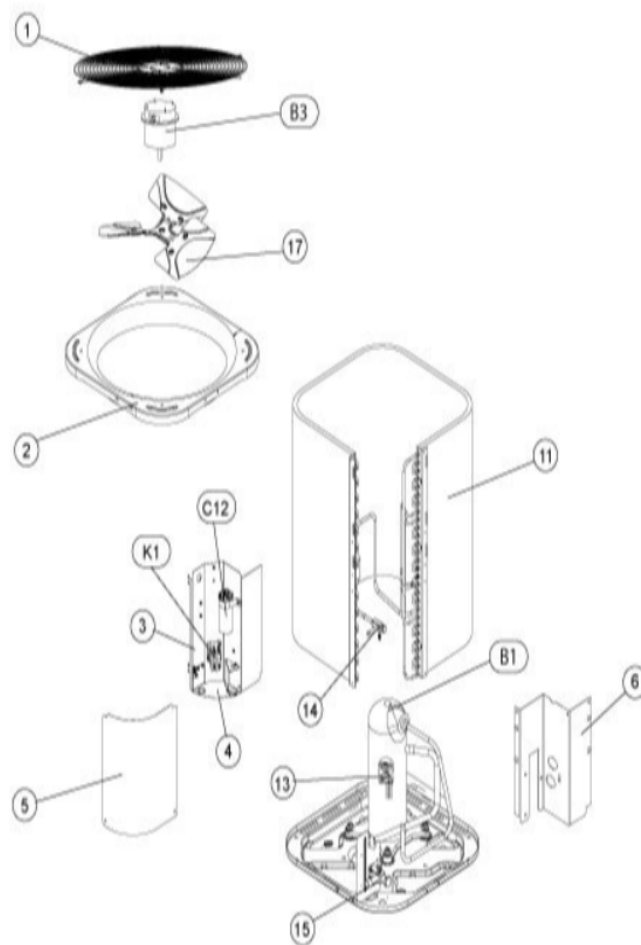

COOLING-CONDENSING
SEPTEMBER, 2005

2AC13 SERIES

Revision Number - 1A

CABINET PARTS

Callout	Name	Quantity	Description
	GUARD-COIL Cat #: 11W79 Model/Part #: R20418702	1	LOUVERED
1	GUARD-FAN Cat #: 11W72 Model/Part #: R100395-02	1	GUARD-FAN: RAISED
2	PANEL-TOP Cat #: 11W87 Model/Part #: R20391806	1	PANEL-TOP (Large)
3	PANEL-CONTROL Cat #: 11W88 Model/Part #: R20419005	1	PANEL-CONTROL BOX
4	PANEL-CONTROL Cat #: 11W89 Model/Part #: R20611801	1	BOTTOM
5	COVER-CONTROL BOX Cat #: 11W70 Model/Part #: R20419104	1	COVER, CONTROL ACCESS
6	PANEL-LOWER Cat #: 11W91 Model/Part #: R20610803	1	PIPING

CONTROL PANEL PARTS

Callout	Name	Quantity	Description
C12	CAPACITOR Cat #: 89M94 Model/Part #: 100335-29	1	"60+5MFD,440VAC"
K1	CONTACTOR Cat #: 95M56 Model/Part #: 100438-02	1	"SPST, 24V"

COOLING PARTS

Callout	Name	Quantity	Description
	KIT Cat #: 98M15 Model/Part #: 100484-45	1	-0.099
	MOUNT PKG-COMP Cat #: 54M63 Model/Part #: 54M63	1	LB-106528 COMPRESSOR

Callout	Name	Quantity	Description
			MTG KIT
	DRIER Cat #: 11W85 Model/Part #: R100214-02	1	"3/8""
11	COIL-OUTDOOR Cat #: 11W69 Model/Part #: R20612207	1	COIL (FORMED)
13	HARNESS-COMPRESSOR Cat #: 15M35 Model/Part #: 15M3501	1	COMPRESSOR- MOLDED PLUG
14	VALVE-SERVICE Cat #: 11W97 Model/Part #: R100355-01	1	"3/8"" LIQUID LINE"
15	VALVE-SERVICE Cat #: 11W96 Model/Part #: R100354-02	1	"7/8"" SUCTION LINE"
17	FAN Cat #: 20W14 Model/Part #: 100060-19	1	"1/2""BORE, 22""DIA, 3 BLADE"
B1	COMPRESSOR Cat #: 97M93 Model/Part #: 100121-09	1	"4 TON,208- 230/60/1,COPE"
B4	MOTOR-FAN Cat #: 97M49 Model/Part #: 100483-02	1	"1/5 HP, 1075 RPM, 208- 230/60/1"