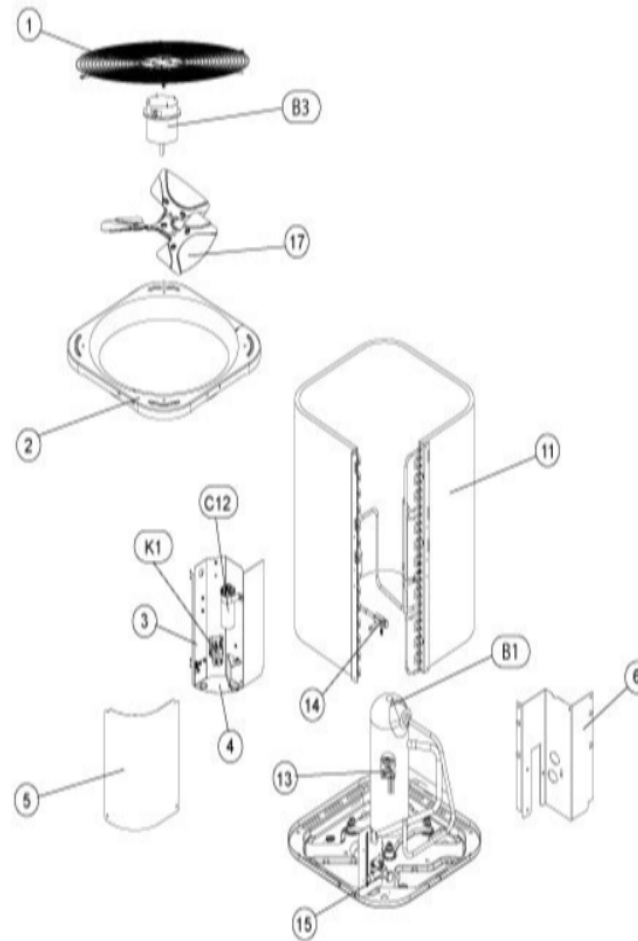

COOLING-CONDENSING
SEPTEMBER, 2005

2AC13 SERIES

Revision Number - 2A

CABINET PARTS

Callout	Name	Quantity	Description
	GUARD-COIL Cat #: 11W78 Model/Part #: R20418701	1	LOUVERED
1	GUARD-FAN Cat #: 28W38 Model/Part #: R101214-01	1	GUARD-FAN: FLAT
2	PANEL-TOP Cat #: 11W87 Model/Part #: R20391806	1	PANEL-TOP (Large)
3	PANEL-CONTROL Cat #: 11W88 Model/Part #: R20419005	1	PANEL-CONTROL BOX
4	PANEL-CONTROL Cat #: 11W89 Model/Part #: R20611801	1	BOTTOM
5	COVER-CONTROL BOX Cat #: 11W70 Model/Part #: R20419104	1	COVER, CONTROL ACCESS
6	PANEL-LOWER Cat #: 11W90 Model/Part #: R20610802	1	PIPING

CONTROL PANEL PARTS

Callout	Name	Quantity	Description
C12	CAPACITOR Cat #: 89M79 Model/Part #: 100335-11	1	"45+5MFD,370VAC"
K1	CONTACTOR Cat #: 95M55 Model/Part #: 100438-01	1	"SPST, 24V"

COOLING PARTS

Callout	Name	Quantity	Description
	KIT-RFC Cat #: 10W86 Model/Part #: 100484-28	1	-0.08
	MOUNT PKG-COMP Cat #: 54M63 Model/Part #: 54M63	1	LB-106528 COMPRESSOR MTG

Callout	Name	Quantity	Description
			KIT
	DRIER Cat #: 11W84 Model/Part #: R100214-01	1	"3/8" ""
11	COIL-OUTDOOR Cat #: 41W98 Model/Part #: R20612218	1	ASSY- COIL (FORMED)
13	HARNESS-COMP Cat #: 41W93 Model/Part #: R101673-02	1	COMPRESSOR- MOLDED PLUG
14	VALVE-SERVICE Cat #: 11W97 Model/Part #: R100355-01	1	"3/8" LIQUID LINE"
15	VALVE-SERVICE Cat #: 11W96 Model/Part #: R100354-02	1	"7/8" SUCTION LINE"
17	FAN Cat #: 20W14 Model/Part #: 100060-19	1	"1/2" BORE, 22" DIA, 3 BLADE"
B1	COMPRESSOR Cat #: 41W95 Model/Part #: R101701-02	1	"3 TON, 208- 230/60/1, BRISTOL"
B4	MOTOR-FAN Cat #: 97M49 Model/Part #: 100483-02	1	"1/5 HP, 1075 RPM, 208-230/60/1"
S4	SWITCH-HI PRESS Cat #: 98M69 Model/Part #: 100087-05	1	CUTOUT 410 PSIG

OPTIONAL PARTS-FIELD INSTALLED

Callout	Name	Quantity	Description
LC KIT	KIT-LO PRESS SWITCH PRICE BOOK CAT #70L71 Cat #: Model/Part #:	1	

Note:

There are no technical notes for this product.