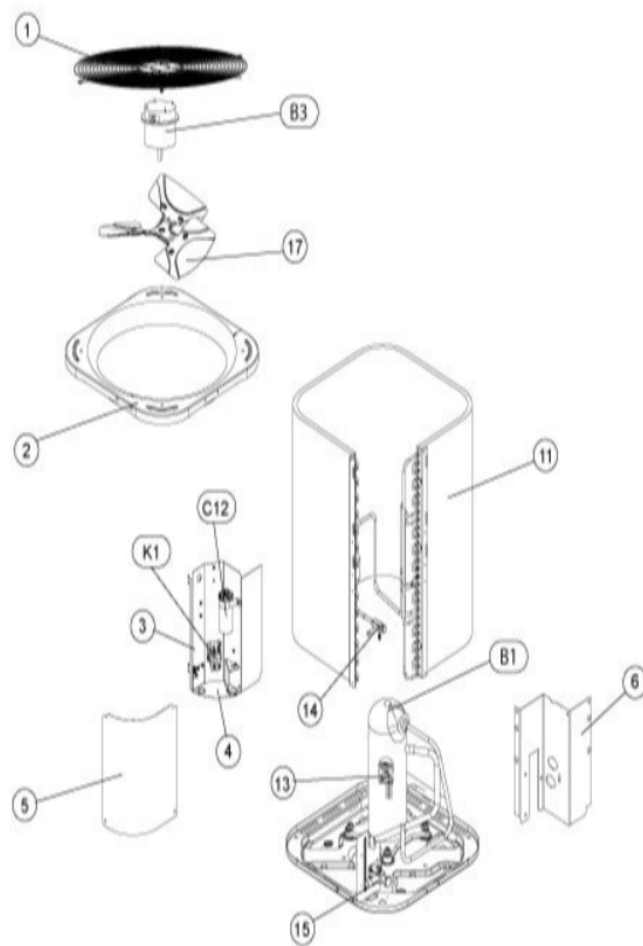

2AC13 SERIES

Revision Number - 1B

CABINET PARTS

Callout	Name	Quantity	Description
	GUARD-COIL Cat #: 11W78 Model/Part #: R20418701	1	LOUVERED
1	GUARD-FAN Cat #: 28W38 Model/Part #: R101214-01	1	GUARD-FAN: FLAT
2	PANEL-TOP Cat #: 11W87 Model/Part #: R20391806	1	PANEL-TOP (Large)
3	PANEL-CONTROL Cat #: 11W88 Model/Part #: R20419005	1	PANEL-CONTROL BOX
4	PANEL-CONTROL Cat #: 11W89 Model/Part #: R20611801	1	BOTTOM
5	COVER-CONTROL BOX Cat #: 11W70 Model/Part #: R20419104	1	COVER, CONTROL ACCESS
6	PANEL-LOWER Cat #: 11W90 Model/Part #: R20610802	1	PIPING

CONTROL PANEL PARTS

Callout	Name	Quantity	Description
C12	CAPACITOR-FAN/RUN Cat #: 89M93 Model/Part #: 100335-28	1	"55+5MFD,370VAC"
K1	CONTACTOR Cat #: 95M56 Model/Part #: 100438-02	1	"SPST, 24V"

COOLING PARTS

Callout	Name	Quantity	Description
	PISTON KIT Cat #: 10W89 Model/Part #: 100484-37	1	-0.09
	MOUNT PKG-COMP Cat #: 54M63 Model/Part #: 54M63	1	LB-106528 COMPRESSOR

Callout	Name	Quantity	Description
			MTG KIT
	DRIER Cat #: 11W85 Model/Part #: R100214-02	1	"3/8" ""
11	COIL-OUTDOOR Cat #: 11W68 Model/Part #: R20612206	1	COIL (FORMED)
13	HARNESS-COMPRESSOR Cat #: 15M35 Model/Part #: 15M3501	1	COMPRESSOR- MOLDED PLUG
14	VALVE-SERVICE Cat #: 11W97 Model/Part #: R100355-01	1	"3/8" LIQUID LINE"
15	VALVE-SERVICE Cat #: 11W96 Model/Part #: R100354-02	1	"7/8" SUCTION LINE"
17	FAN Cat #: 20W14 Model/Part #: 100060-19	1	"1/2" BORE, 22" DIA, 3 BLADE"
B1	COMPRESSOR Cat #: 89M24 Model/Part #: 100052-06	1	"3.5 TON, 208- 230/60/1, COPE"
B4	MOTOR-FAN Cat #: 97M49 Model/Part #: 100483-02	1	"1/5 HP, 1075 RPM, 208- 230/60/1"