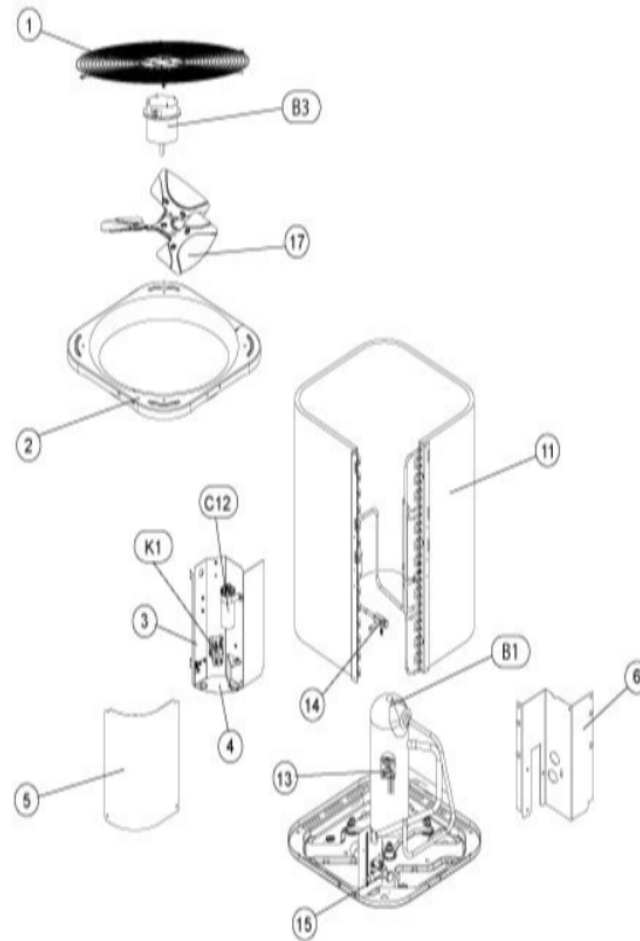

COOLING-CONDENSING
SEPTEMBER, 2005

2AC13 SERIES

Revision Number - 1A

CABINET PARTS

Callout	Name	Quantity	Description
	GUARD-COIL Cat #: 11W78 Model/Part #: R20418701	1	LOUVERED
1	GUARD-FAN Cat #: 11W72 Model/Part #: R100395-02	1	GUARD-FAN: RAISED
2	PANEL-TOP Cat #: 11W87 Model/Part #: R20391806	1	PANEL-TOP (Large)
3	PANEL-CONTROL Cat #: 11W88 Model/Part #: R20419005	1	PANEL-CONTROL BOX
4	PANEL-CONTROL Cat #: 11W89 Model/Part #: R20611801	1	BOTTOM
5	COVER-CONTROL BOX Cat #: 11W70 Model/Part #: R20419104	1	COVER, CONTROL ACCESS
6	PANEL-LOWER Cat #: 11W90 Model/Part #: R20610802	1	PIPING

CONTROL PANEL PARTS

Callout	Name	Quantity	Description
C12	CAPACITOR-FAN/RUN Cat #: 89M93 Model/Part #: 100335-28	1	"55+5MFD,370VAC"
K1	CONTACTOR Cat #: 95M56 Model/Part #: 100438-02	1	"SPST, 24V"

COOLING PARTS

Callout	Name	Quantity	Description
	PISTON KIT Cat #: 10W89 Model/Part #: 100484-37	1	-0.09
	MOUNT PKG-COMP Cat #: 54M63 Model/Part #: 54M63	1	LB-106528 COMPRESSOR