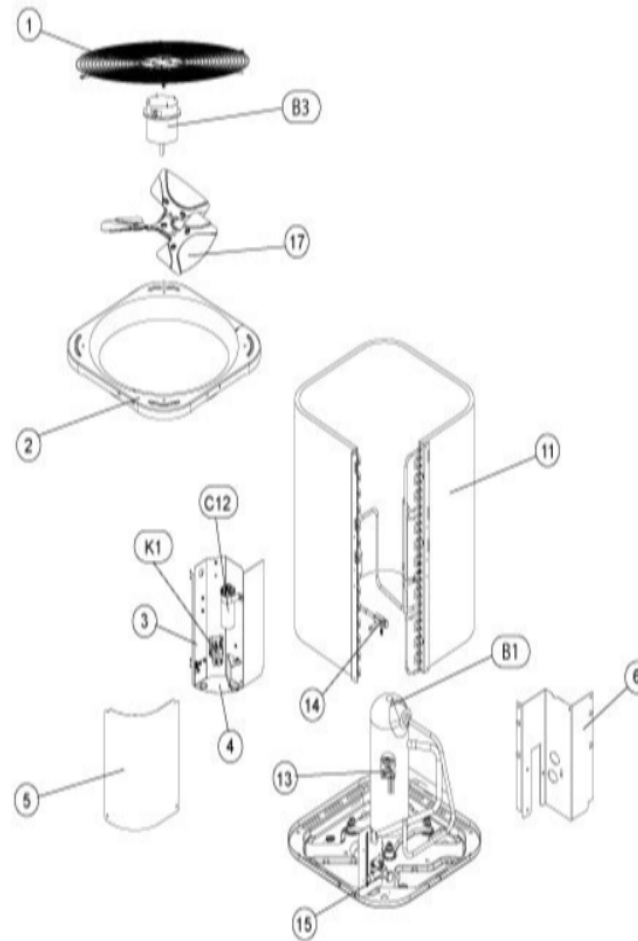

COOLING-CONDENSING
SEPTEMBER, 2005

2AC13 SERIES

Revision Number - 2A

CABINET PARTS

Callout	Name	Quantity	Description
	GUARD-COIL Cat #: 11W80 Model/Part #: R20418703	1	LOUVERED
1	GUARD-FAN Cat #: 28W38 Model/Part #: R101214-01	1	GUARD-FAN: FLAT
2	PANEL-TOP Cat #: 11W87 Model/Part #: R20391806	1	PANEL-TOP (Large)
3	PANEL-CONTROL Cat #: 11W88 Model/Part #: R20419005	1	PANEL-CONTROL BOX
4	PANEL-CONTROL Cat #: 11W89 Model/Part #: R20611801	1	BOTTOM
5	COVER-CONTROL BOX Cat #: 11W70 Model/Part #: R20419104	1	COVER, CONTROL ACCESS
6	PANEL-LOWER Cat #: 11W92 Model/Part #: R20610804	1	PIPING

CONTROL PANEL PARTS

Callout	Name	Quantity	Description
C12	CAPACITOR Cat #: 89M79 Model/Part #: 100335-11	1	"45+5MFD,370VAC"
K1	CONTACTOR Cat #: 95M55 Model/Part #: 100438-01	1	"SPST, 24V"

COOLING PARTS

Callout	Name	Quantity	Description
	KIT Cat #: 11W08 Model/Part #: 100484-33	1	-0.086
	MOUNT PKG-COMP Cat #: 54M63 Model/Part #: 54M63	1	LB-106528 COMPRESSOR MTG

Callout	Name	Quantity	Description
			KIT
	DRIER Cat #: 11W84 Model/Part #: R100214-01	1	"3/8""
11	COIL-OUTDOOR Cat #: 41W97 Model/Part #: R20612217	1	ASSY- COIL (FORMED)
13	HARNESS-COMP Cat #: 41W93 Model/Part #: R101673-02	1	COMPRESSOR- MOLDED PLUG
14	VALVE-SERVICE Cat #: 11W97 Model/Part #: R100355-01	1	"3/8"" LIQUID LINE"
15	VALVE-SERVICE Cat #: 11W96 Model/Part #: R100354-02	1	"7/8"" SUCTION LINE"
17	FAN Cat #: 20W14 Model/Part #: 100060-19	1	"1/2""BORE, 22""DIA, 3 BLADE"
B1	COMPRESSOR Cat #: 41W94 Model/Part #: R101701-01	1	"3 TON,208- 230/60/1,BRISTOL"
B4	MOTOR-FAN Cat #: 97M49 Model/Part #: 100483-02	1	"1/5 HP, 1075 RPM, 208-230/60/1"
S4	SWITCH-HI PRESS Cat #: 98M69 Model/Part #: 100087-05	1	CUTOUT 410 PSIG

OPTIONAL PARTS-FIELD INSTALLED

Callout	Name	Quantity	Description
LC KIT	KIT-LO PRESS SWITCHPRICE BOOK CAT #70L71 Cat #: Model/Part #:	1	

Note:

There are no technical notes for this product.