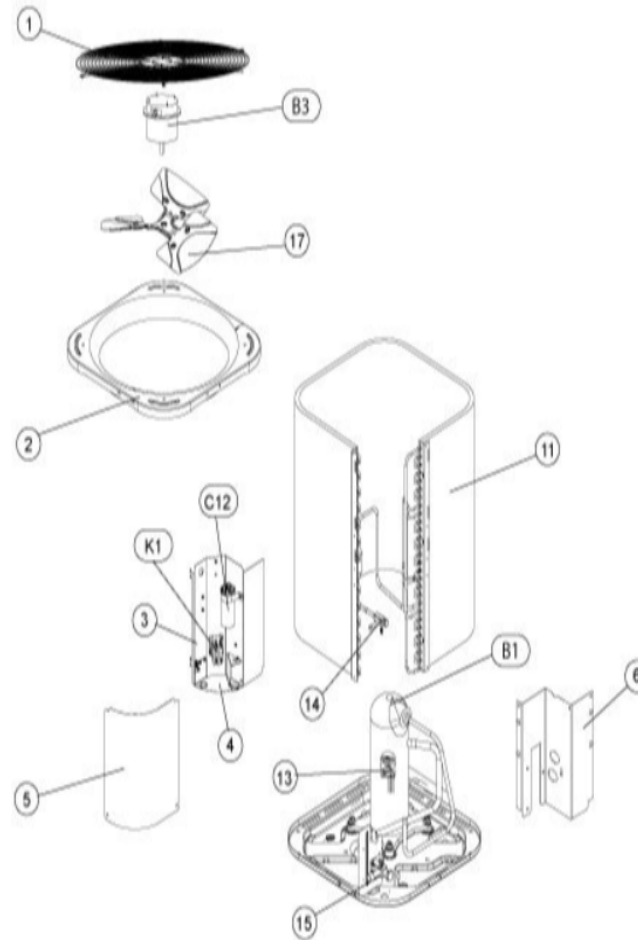

COOLING-CONDENSING
SEPTEMBER, 2005

2AC13 SERIES

Revision Number - 1B

CABINET PARTS

Callout	Name	Quantity	Description
	MESHING-COIL Cat #: 26W59 Model/Part #: 100231-42	1	"39"" X 109"" (CUT OT FIT) (2AC13B UNI
	GUARD-COIL Cat #: 11W80 Model/Part #: R20418703	1	LOUVERED
1	GUARD-FAN Cat #: 28W38 Model/Part #: R101214-01	1	GUARD-FAN: FLAT
2	PANEL-TOP Cat #: 11W87 Model/Part #: R20391806	1	PANEL-TOP (Large)
3	PANEL-CONTROL Cat #: 11W88 Model/Part #: R20419005	1	PANEL-CONTROL BOX
4	PANEL-CONTROL Cat #: 11W89 Model/Part #: R20611801	1	BOTTOM
5	COVER-CONTROL BOX Cat #: 11W70 Model/Part #: R20419104	1	COVER, CONTROL ACCESS
6	PANEL-LOWER Cat #: 11W92 Model/Part #: R20610804	1	PIPING

CONTROL PANEL PARTS

Callout	Name	Quantity	Description
C12	CAPACITOR-FAN/RUN Cat #: 89M93 Model/Part #: 100335-28	1	"55+5MFD,370VAC"
K1	CONTACTOR Cat #: 95M56 Model/Part #: 100438-02	1	"SPST, 24V"

COOLING PARTS

Callout	Name	Quantity	Description
	KIT-PISTON Cat #: 97M79 Model/Part #: 100484-30	1	-0.082