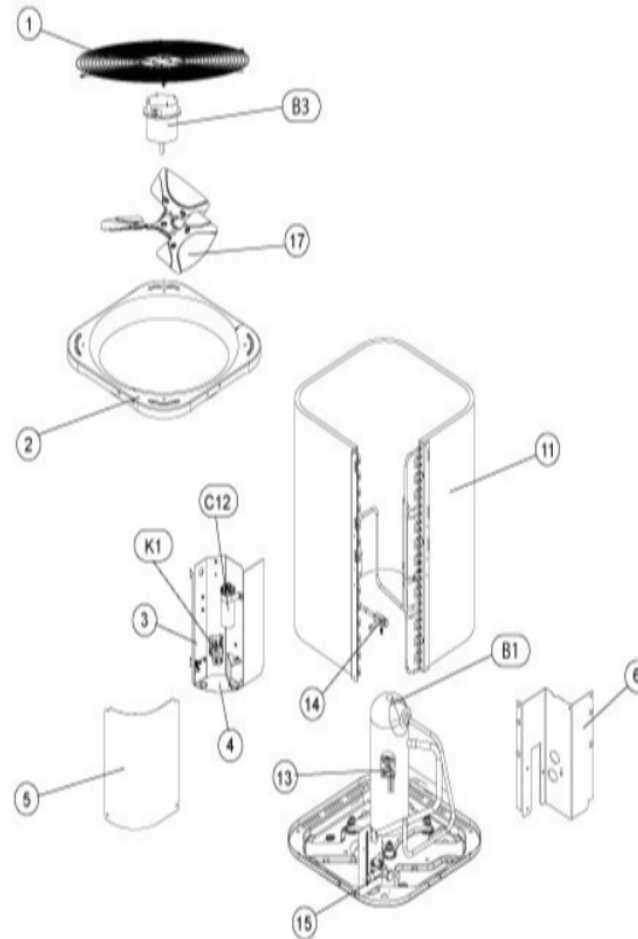

2AC13 SERIES

Revision Number - 1A

CABINET PARTS

Callout	Name	Quantity	Description
	MESHING-COIL Cat #: 26W59 Model/Part #: 100231-42	1	"39"" X 109"" (CUT OT FIT) (2AC13B UNI
	GUARD-COIL Cat #: 11W80 Model/Part #: R20418703	1	LOUVERED
1	GUARD-FAN Cat #: 11W72 Model/Part #: R100395-02	1	GUARD-FAN: RAISED
2	PANEL-TOP Cat #: 11W87 Model/Part #: R20391806	1	PANEL-TOP (Large)
3	PANEL-CONTROL Cat #: 11W88 Model/Part #: R20419005	1	PANEL-CONTROL BOX
4	PANEL-CONTROL Cat #: 11W89 Model/Part #: R20611801	1	BOTTOM
5	COVER-CONTROL BOX Cat #: 11W70 Model/Part #: R20419104	1	COVER, CONTROL ACCESS
6	PANEL-LOWER Cat #: 11W92 Model/Part #: R20610804	1	PIPING

CONTROL PANEL PARTS

Callout	Name	Quantity	Description
C12	CAPACITOR-FAN/RUN Cat #: 89M93 Model/Part #: 100335-28	1	"55+5MFD,370VAC"
K1	CONTACTOR Cat #: 95M56 Model/Part #: 100438-02	1	"SPST, 24V"

COOLING PARTS

Callout	Name	Quantity	Description
	KIT-PISTON Cat #: 97M79 Model/Part #: 100484-30	1	-0.082