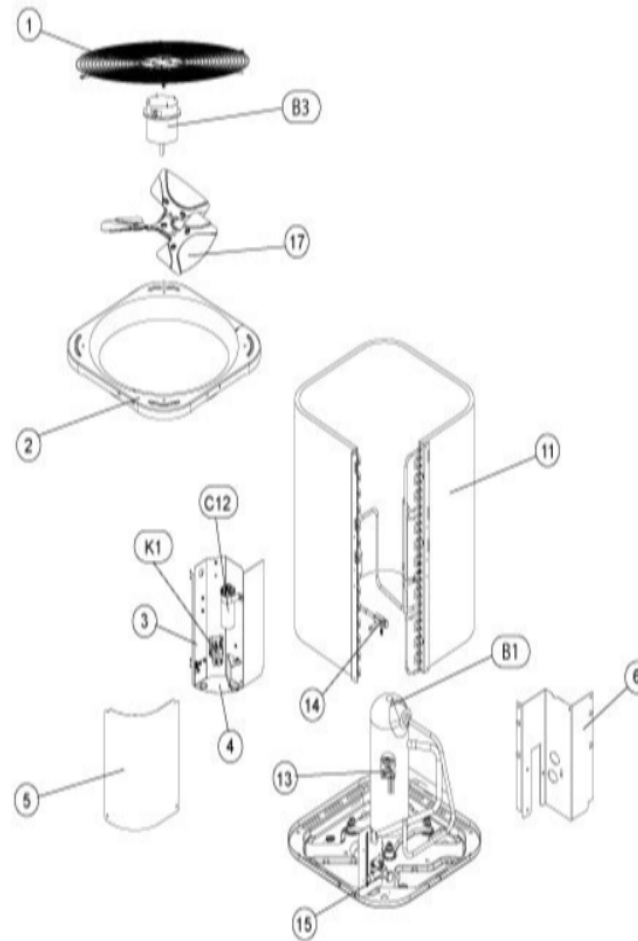

COOLING-CONDENSING
SEPTEMBER, 2005

2AC13 SERIES

Revision Number - 2B

CABINET PARTS

Callout	Name	Quantity	Description
	GUARD-COIL Cat #: 11W79 Model/Part #: R20418702	1	LOUVERED
1	GUARD-FAN Cat #: 28W38 Model/Part #: R101214-01	1	GUARD-FAN: FLAT
2	PANEL-TOP Cat #: 11W87 Model/Part #: R20391806	1	PANEL-TOP (Large)
3	PANEL-CONTROL Cat #: 11W88 Model/Part #: R20419005	1	PANEL-CONTROL BOX
4	PANEL-CONTROL Cat #: 11W89 Model/Part #: R20611801	1	BOTTOM
5	COVER-CONTROL BOX Cat #: 11W70 Model/Part #: R20419104	1	COVER, CONTROL ACCESS
6	PANEL-LOWER Cat #: 11W91 Model/Part #: R20610803	1	PIPING

CONTROL PANEL PARTS

Callout	Name	Quantity	Description
C12	CAPACITOR-FAN&RUN Cat #: 89M74 Model/Part #: 100335-06	1	"35+5MFD,440VAC"
K1	CONTACTOR Cat #: 95M55 Model/Part #: 100438-01	1	"SPST, 24V"

COOLING PARTS

Callout	Name	Quantity	Description
	KIT Cat #: 11W04 Model/Part #: 100484-26	1	-0.078
	MOUNT PKG-COMP Cat #: 54M63 Model/Part #: 54M63	1	LB-106528 COMPRESSOR