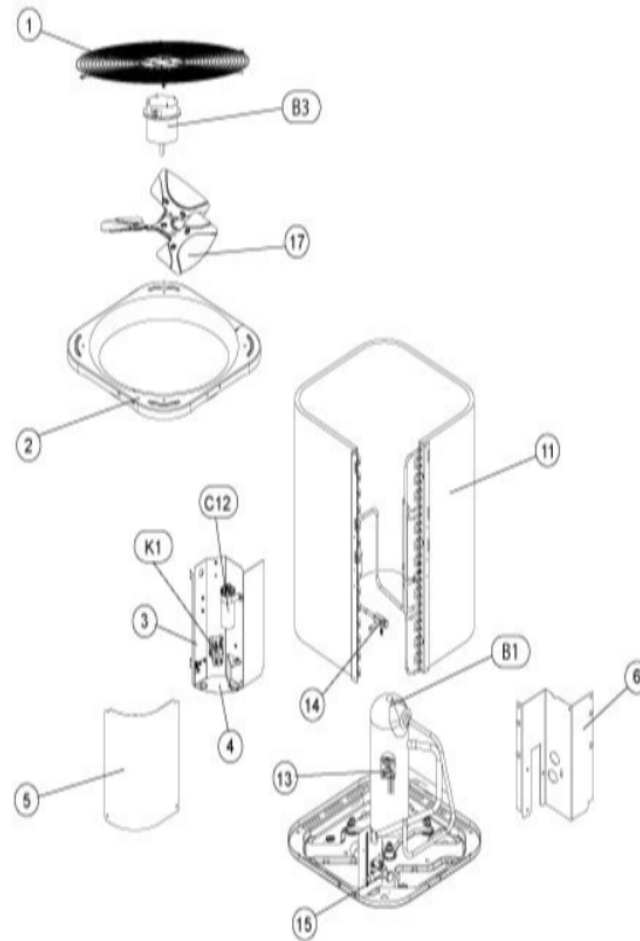

COOLING-CONDENSING
SEPTEMBER, 2005

2AC13 SERIES

Revision Number - 1A

CABINET PARTS

Callout	Name	Quantity	Description
	GUARD-COIL Cat #: 11W80 Model/Part #: R20418703	1	LOUVERED
1	GUARD-FAN Cat #: 11W72 Model/Part #: R100395-02	1	GUARD-FAN: RAISED
2	PANEL-TOP Cat #: 11W87 Model/Part #: R20391806	1	PANEL-TOP (Large)
3	PANEL-CONTROL Cat #: 11W88 Model/Part #: R20419005	1	PANEL-CONTROL BOX
4	PANEL-CONTROL Cat #: 11W89 Model/Part #: R20611801	1	BOTTOM
5	COVER-CONTROL BOX Cat #: 11W70 Model/Part #: R20419104	1	COVER, CONTROL ACCESS
6	PANEL-LOWER Cat #: 11W92 Model/Part #: R20610804	1	PIPING

CONTROL PANEL PARTS

Callout	Name	Quantity	Description
C12	CAPACITOR-FAN&RUN Cat #: 89M74 Model/Part #: 100335-06	1	"35+5MFD,440VAC"
K1	CONTACTOR Cat #: 95M55 Model/Part #: 100438-01	1	"SPST, 24V"

COOLING PARTS

Callout	Name	Quantity	Description
	PISTON KIT Cat #: 11W03 Model/Part #: 100484-25	1	-0.077
	MOUNT PKG-COMP Cat #: 54M63 Model/Part #: 54M63	1	LB-106528 COMPRESSOR

Callout	Name	Quantity	Description
			MTG KIT
	DRIER Cat #: 11W84 Model/Part #: R100214-01	1	"3/8" ""
11	COIL-OUTDOOR Cat #: 11W66 Model/Part #: R20612204	1	COIL (FORMED)
13	HARNESS-COMPRESSOR Cat #: 15M35 Model/Part #: 15M3501	1	COMPRESSOR- MOLDED PLUG
14	VALVE-SERVICE Cat #: 11W97 Model/Part #: R100355-01	1	"3/8" LIQUID LINE"
15	VALVE-SERVICE Cat #: 11W95 Model/Part #: R100354-01	1	"3/4" SUCTION LINE"
17	FAN Cat #: 11W83 Model/Part #: R100060-18	1	"1/2" BORE, 22" DIA, 3 BLADE"
B1	COMPRESSOR Cat #: R39311C001 Model/Part #: 100197-07	1	"2.5 TON, 208- 230/60/1, COPE"
B4	MOTOR-FAN Cat #: 97M50 Model/Part #: 100483-04	1	"1/10 HP, 1075 RPM, 208- 230/60/1"