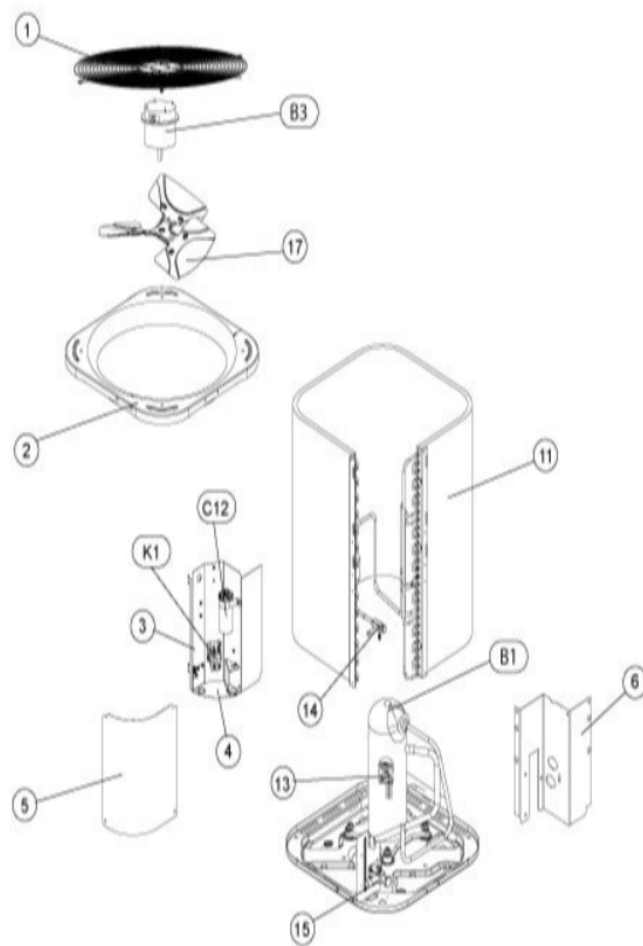

COOLING-CONDENSING
SEPTEMBER, 2005

2AC13 SERIES

Revision Number - 2B

CABINET PARTS

Callout	Name	Quantity	Description
	GUARD-COIL Cat #: 11W78 Model/Part #: R20418701	1	LOUVERED
1	GUARD-FAN Cat #: 28W38 Model/Part #: R101214-01	1	GUARD-FAN: FLAT
2	PANEL-TOP Cat #: 11W87 Model/Part #: R20391806	1	PANEL-TOP (Large)
3	PANEL-CONTROL Cat #: 11W88 Model/Part #: R20419005	1	PANEL-CONTROL BOX
4	PANEL-CONTROL Cat #: 11W89 Model/Part #: R20611801	1	BOTTOM
5	COVER-CONTROL BOX Cat #: 11W70 Model/Part #: R20419104	1	COVER, CONTROL ACCESS
6	PANEL-LOWER Cat #: 11W90 Model/Part #: R20610802	1	PIPING

CONTROL PANEL PARTS

Callout	Name	Quantity	Description
C12	CAPACITOR Cat #: 89M76 Model/Part #: 100335-08	1	"40+5MFD,370VAC"
K1	CONTACTOR Cat #: 95M55 Model/Part #: 100438-01	1	"SPST, 24V"

COOLING PARTS

Callout	Name	Quantity	Description
	KIT Cat #: 98M13 Model/Part #: 100484-19	1	-0.07
	MOUNT PKG-COMP Cat #: 54M63 Model/Part #: 54M63	1	LB-106528 COMPRESSOR

Callout	Name	Quantity	Description
			MTG KIT
	DRIER Cat #: 11W84 Model/Part #: R100214-01	1	"3/8" ""
11	COIL-OUTDOOR Cat #: 29W86 Model/Part #: R20612215	1	ASSY- COIL (FORMED)
13	HARNESS-COMPRESSOR Cat #: 15M35 Model/Part #: 15M3501	1	COMPRESSOR- MOLDED PLUG
14	VALVE-SERVICE Cat #: 11W97 Model/Part #: R100355-01	1	"3/8" LIQUID LINE"
15	VALVE-SERVICE Cat #: 11W95 Model/Part #: R100354-01	1	"3/4" SUCTION LINE"
17	FAN Cat #: 11W83 Model/Part #: R100060-18	1	"1/2" BORE, 22" DIA, 3 BLADE"
B1	COMPRESSOR Cat #: 11W93 Model/Part #: 100197-06	1	"2 TON, 208- 230/60/1, COPE"
B4	MOTOR-FAN Cat #: 97M50 Model/Part #: 100483-04	1	"1/10 HP, 1075 RPM, 208- 230/60/1"