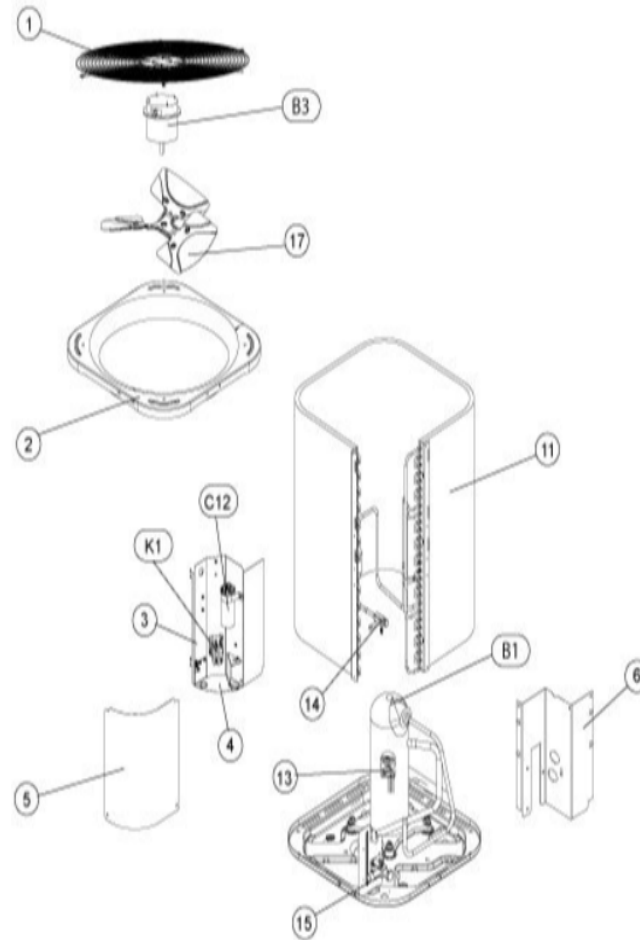

2AC13 SERIES

Revision Number - 1A

CABINET PARTS

Callout	Name	Quantity	Description
	GUARD-COIL Cat #: 11W79 Model/Part #: R20418702	1	LOUVERED
1	GUARD-FAN Cat #: 11W72 Model/Part #: R100395-02	1	GUARD-FAN: RAISED
2	PANEL-TOP Cat #: 11W87 Model/Part #: R20391806	1	PANEL-TOP (Large)
3	PANEL-CONTROL Cat #: 11W88 Model/Part #: R20419005	1	PANEL-CONTROL BOX
4	PANEL-CONTROL Cat #: 11W89 Model/Part #: R20611801	1	BOTTOM
5	COVER-CONTROL BOX Cat #: 11W70 Model/Part #: R20419104	1	COVER, CONTROL ACCESS
6	PANEL-LOWER Cat #: 11W91 Model/Part #: R20610803	1	PIPING

CONTROL PANEL PARTS

Callout	Name	Quantity	Description
C12	CAPACITOR Cat #: 89M76 Model/Part #: 100335-08	1	"40+5MFD,370VAC"
K1	CONTACTOR Cat #: 95M55 Model/Part #: 100438-01	1	"SPST, 24V"

COOLING PARTS

Callout	Name	Quantity	Description
	PISTON KIT Cat #: 11W01 Model/Part #: 100484-20	1	-0.071
	MOUNT PKG-COMP Cat #: 54M63 Model/Part #: 54M63	1	LB-106528 COMPRESSOR

Callout	Name	Quantity	Description
			MTG KIT
	DRIER Cat #: 11W84 Model/Part #: R100214-01	1	"3/8" ""
11	COIL-OUTDOOR Cat #: 11W65 Model/Part #: R20612203	1	COIL (FORMED)
13	HARNESS-COMPRESSOR Cat #: 15M35 Model/Part #: 15M3501	1	COMPRESSOR- MOLDED PLUG
14	VALVE-SERVICE Cat #: 11W97 Model/Part #: R100355-01	1	"3/8" LIQUID LINE"
15	VALVE-SERVICE Cat #: 11W95 Model/Part #: R100354-01	1	"3/4" SUCTION LINE"
17	FAN Cat #: 11W83 Model/Part #: R100060-18	1	"1/2" BORE, 22" DIA, 3 BLADE"
B1	COMPRESSOR Cat #: 11W93 Model/Part #: 100197-06	1	"2 TON, 208- 230/60/1, COPE"
B4	MOTOR-FAN Cat #: 97M50 Model/Part #: 100483-04	1	"1/10 HP, 1075 RPM, 208- 230/60/1"