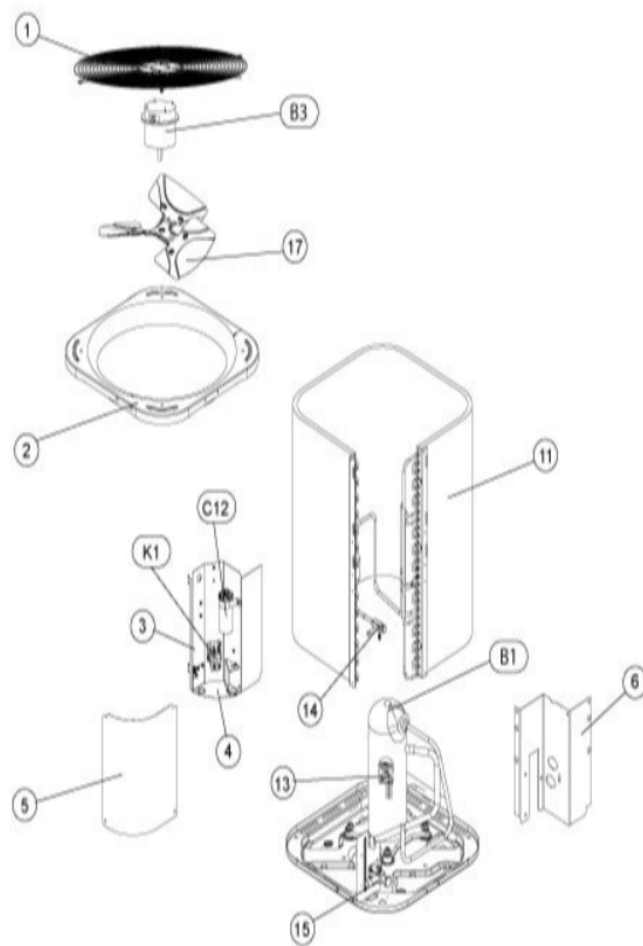

COOLING-CONDENSING
SEPTEMBER, 2005

2AC13 SERIES

Revision Number - 1A

CABINET PARTS

Callout	Name	Quantity	Description
	GUARD-COIL Cat #: 11W82 Model/Part #: R20418708	1	LOUVERED
1	GUARD-FAN Cat #: 11W71 Model/Part #: R100395-01	1	GUARD-FAN: RAISED
2	PANEL-TOP (11W86) Cat #: 11W86 Model/Part #: R20391706	1	PANEL-TOP (Small)
3	PANEL-CONTROL Cat #: 11W88 Model/Part #: R20419005	1	PANEL-CONTROL BOX
4	PANEL-CONTROL Cat #: 11W89 Model/Part #: R20611801	1	BOTTOM
5	COVER-CONTROL BOX Cat #: 11W70 Model/Part #: R20419104	1	COVER, CONTROL ACCESS
6	PANEL-LOWER Cat #: 11W91 Model/Part #: R20610803	1	PIPING

CONTROL PANEL PARTS

Callout	Name	Quantity	Description
C12	CAPACITOR-DUAL Cat #: 89M73 Model/Part #: 100335-05	1	"35+5MFD,370VAC"
K1	CONTACTOR Cat #: 95M55 Model/Part #: 100438-01	1	"SPST, 24V"

COOLING PARTS

Callout	Name	Quantity	Description
	KIT Cat #: 11W00 Model/Part #: 100484-16	1	-0.067
	MOUNT PKG-COMP Cat #: 54M63 Model/Part #: 54M63	1	LB-106528 COMPRESSOR

Callout	Name	Quantity	Description
			MTG KIT
	DRIER Cat #: 11W84 Model/Part #: R100214-01	1	"3/8" ""
11	COIL-OUTDOOR Cat #: 11W64 Model/Part #: R20612202	1	COIL (FORMED)
13	HARNESS-COMPRESSOR Cat #: 15M35 Model/Part #: 15M3501	1	COMPRESSOR- MOLDED PLUG
14	VALVE-SERVICE Cat #: 11W97 Model/Part #: R100355-01	1	"3/8" LIQUID LINE"
15	VALVE-SERVICE Cat #: 11W95 Model/Part #: R100354-01	1	"3/4" SUCTION LINE"
17	FAN Cat #: 97M64 Model/Part #: 100060-03	1	"1/2" BORE, 18" DIA, 3 BLADE"
B1	COMPRESSOR Cat #: 89M20 Model/Part #: 100052-02	1	"1.5 TON, 208- 230/60/1, COPE"
B4	MOTOR-FAN Cat #: 97M50 Model/Part #: 100483-04	1	"1/10 HP, 1075 RPM, 208- 230/60/1"