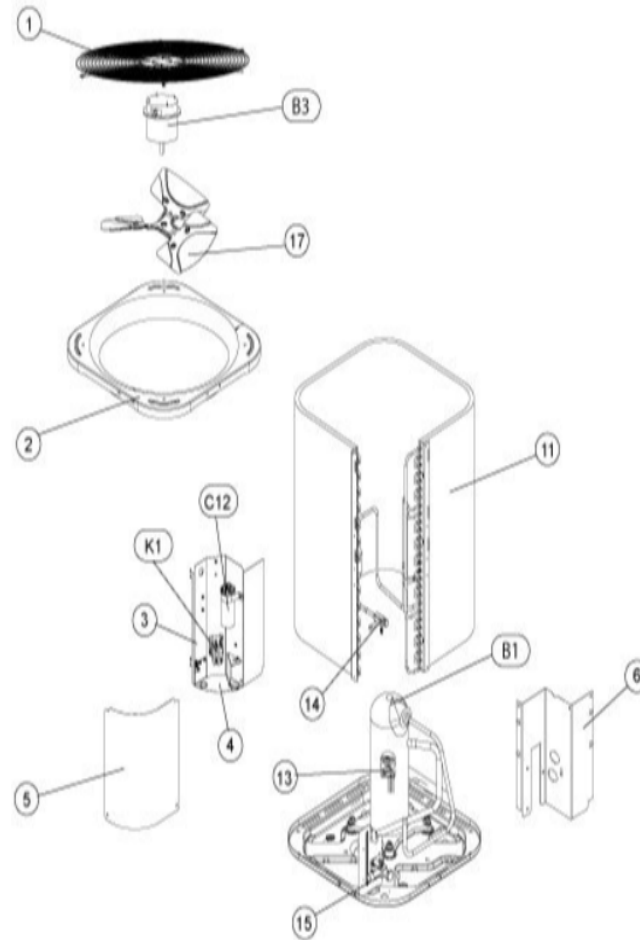

COOLING-CONDENSING
SEPTEMBER, 2005

2AC13 SERIES

Revision Number - 2B

CABINET PARTS

Callout	Name	Quantity	Description
	GUARD-COIL Cat #: 27W89 Model/Part #: R20418706	1	LOUVERED
1	GUARD-FAN Cat #: 30W88 Model/Part #: R101214-02	1	GUARD-FAN: FLAT, FOR 18" FAN
2	PANEL-TOP (11W86) Cat #: 11W86 Model/Part #: R20391706	1	PANEL-TOP (Small)
3	PANEL-CONTROL Cat #: 11W88 Model/Part #: R20419005	1	PANEL-CONTROL BOX
4	PANEL-CONTROL Cat #: 11W89 Model/Part #: R20611801	1	BOTTOM
5	COVER-CONTROL BOX Cat #: 11W70 Model/Part #: R20419104	1	COVER, CONTROL ACCESS
6	PANEL-LOWER Cat #: 17W16 Model/Part #: R20610801	1	PIPING

CONTROL PANEL PARTS

Callout	Name	Quantity	Description
C12	CAPACITOR-DUAL Cat #: 89M73 Model/Part #: 100335-05	1	"35+5MFD,370VAC"
K1	CONTACTOR Cat #: 95M55 Model/Part #: 100438-01	1	"SPST, 24V"

COOLING PARTS

Callout	Name	Quantity	Description
	KIT Cat #: 97M74 Model/Part #: 100484-06	1	-0.053
	MOUNT PKG-COMP Cat #: 54M63 Model/Part #: 54M63	1	LB-106528 COMPRESSOR