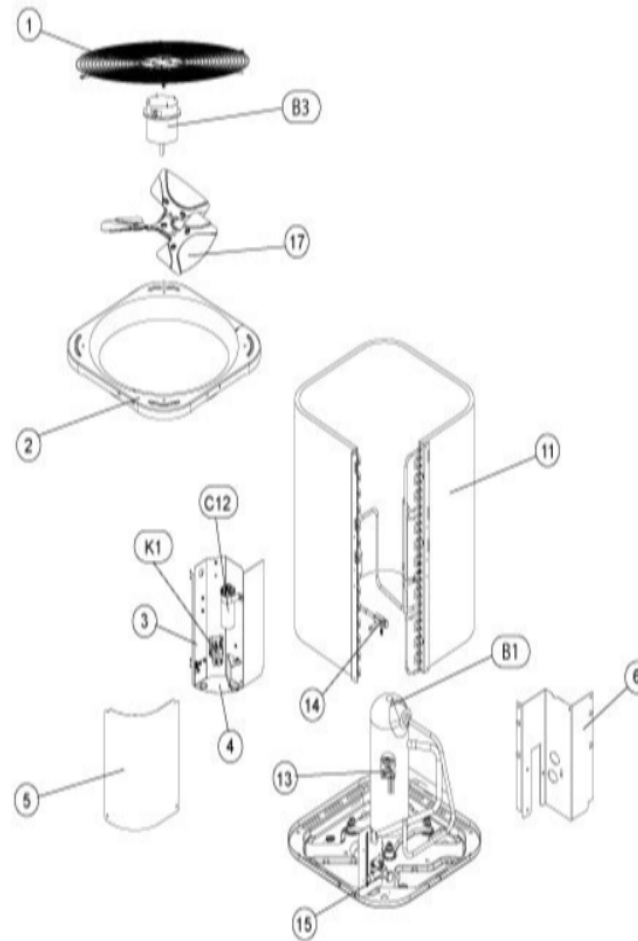

COOLING-CONDENSING
SEPTEMBER, 2005

2AC13 SERIES

Revision Number - 1A

CABINET PARTS

Callout	Name	Quantity	Description
	GUARD-COIL Cat #: 11W81 Model/Part #: R20418707	1	LOUVERED
1	GUARD-FAN Cat #: 11W71 Model/Part #: R100395-01	1	GUARD-FAN: RAISED
2	PANEL-TOP (11W86) Cat #: 11W86 Model/Part #: R20391706	1	PANEL-TOP (Small)
3	PANEL-CONTROL Cat #: 11W88 Model/Part #: R20419005	1	PANEL-CONTROL BOX
4	PANEL-CONTROL Cat #: 11W89 Model/Part #: R20611801	1	BOTTOM
5	COVER-CONTROL BOX Cat #: 11W70 Model/Part #: R20419104	1	COVER, CONTROL ACCESS
6	PANEL-LOWER Cat #: 11W90 Model/Part #: R20610802	1	PIPING

CONTROL PANEL PARTS

Callout	Name	Quantity	Description
C12	CAPACITOR-DUAL Cat #: 89M70 Model/Part #: 100335-02	1	"30+5MFD,370VAC"
K1	CONTACTOR Cat #: 95M55 Model/Part #: 100438-01	1	"SPST, 24V"

COOLING PARTS

Callout	Name	Quantity	Description
	KIT Cat #: 10W95 Model/Part #: 100484-07	1	-0.055
	MOUNT PKG-COMP Cat #: 54M63 Model/Part #: 54M63	1	LB-106528 COMPRESSOR

Callout	Name	Quantity	Description
			MTG KIT
	DRIER Cat #: 11W84 Model/Part #: R100214-01	1	"3/8" ""
11	COIL-OUTDOOR Cat #: 11W63 Model/Part #: R20612201	1	COIL (FORMED)
13	HARNESS-COMPRESSOR Cat #: 15M35 Model/Part #: 15M3501	1	COMPRESSOR- MOLDED PLUG
14	VALVE-SERVICE Cat #: 11W97 Model/Part #: R100355-01	1	"3/8" LIQUID LINE"
15	VALVE-SERVICE Cat #: 11W95 Model/Part #: R100354-01	1	"3/4" SUCTION LINE"
17	FAN Cat #: 97M64 Model/Part #: 100060-03	1	"1/2" BORE, 18" DIA, 3 BLADE"
B1	COMPRESSOR Cat #: 89M19 Model/Part #: 100052-01	1	"1 TON, 208- 230/60/1, COPE"
B4	MOTOR-FAN Cat #: 97M50 Model/Part #: 100483-04	1	"1/10 HP, 1075 RPM, 208- 230/60/1"