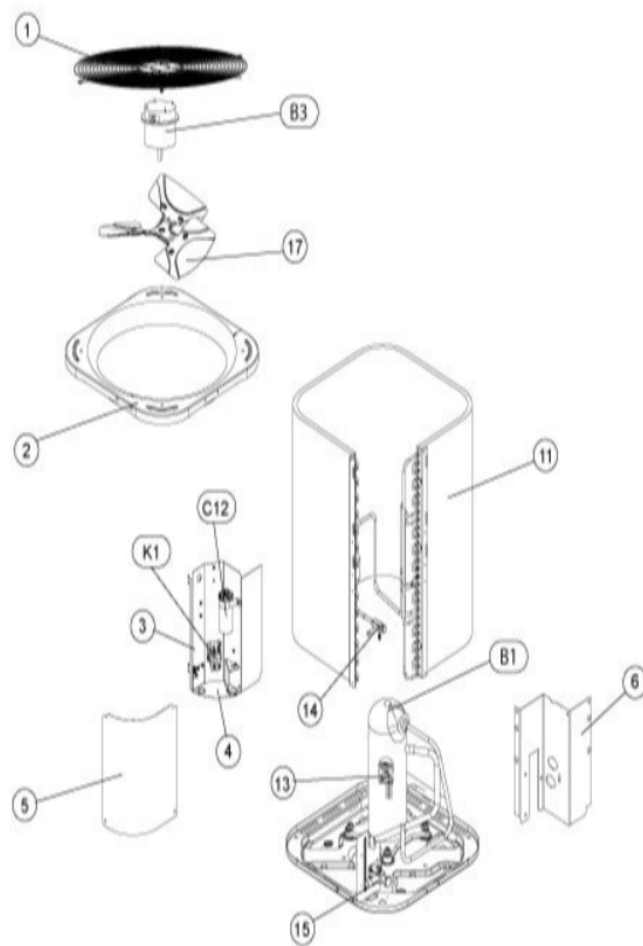

COOLING-CONDENSING
SEPTEMBER, 2005

2AC13 SERIES

Revision Number - 2A

CABINET PARTS

Callout	Name	Quantity	Description
	MESHING-COIL Cat #: 26W59 Model/Part #: 100231-42	1	"39"" X 109"" (CUT OT FIT)
	PUSH PIN-MESHING Cat #: 26W29 Model/Part #: R100230-01	8	PUSH PIN
	GUARD-COIL Cat #: 11W74 Model/Part #: R100331-04	1	WIRE MESH
1	GUARD-FAN Cat #: 28W38 Model/Part #: R101214-01	1	GUARD-FAN: FLAT
2	PANEL-TOP Cat #: 11W87 Model/Part #: R20391806	1	PANEL-TOP (Large)
3	PANEL-CONTROL Cat #: 11W88 Model/Part #: R20419005	1	PANEL-CONTROL BOX
4	PANEL-CONTROL Cat #: 11W89 Model/Part #: R20611801	1	BOTTOM
5	COVER-CONTROL BOX Cat #: 11W70 Model/Part #: R20419104	1	COVER, CONTROL ACCESS
6	PANEL-LOWER Cat #: 11W91 Model/Part #: R20610803	1	PIPING

CONTROL PANEL PARTS

Callout	Name	Quantity	Description
C12	CAPACITOR Cat #: 41W17 Model/Part #: 100335-45	1	"65+5MFD, 370VAC"
K1	CONTACTOR Cat #: 95M55 Model/Part #: 100438-01	1	"SPST, 24V"

COOLING PARTS

Callout	Name	Quantity	Description
	KIT-RFC Cat #: 11W15 Model/Part #: 100484-44	1	-0.098
	MOUNT PKG-COMP Cat #: 54M63 Model/Part #: 54M63	1	LB-106528 COMPRESSOR MTG KIT
	DRIER Cat #: 11W84 Model/Part #: R100214-01	1	"3/8""
11	COIL-OUTDOOR Cat #: 41W99 Model/Part #: R20612219	1	ASSY- COIL (FORMED)
13	HARNESS-COMP Cat #: 41W93 Model/Part #: R101673-02	1	COMPRESSOR- MOLDED PLUG
14	VALVE-SERVICE Cat #: 11W97 Model/Part #: R100355-01	1	"3/8"" LIQUID LINE"
15	VALVE-SERVICE Cat #: 11W96 Model/Part #: R100354-02	1	"7/8"" SUCTION LINE"
17	FAN Cat #: 20W14 Model/Part #: 100060-19	1	"1/2""BORE, 22""DIA, 3 BLADE"
B1	COMPRESSOR Cat #: 41W96 Model/Part #: R101701-03	1	"3.5 TON,208- 230/60/1,BRISTOL"
B4	MOTOR-FAN Cat #: 97M49 Model/Part #: 100483-02	1	"1/5 HP, 1075 RPM, 208-230/60/1"
S4	SWITCH-HI PRESS Cat #: 98M69 Model/Part #: 100087-05	1	CUTOUT 410 PSIG

OPTIONAL PARTS-FIELD INSTALLED

Callout	Name	Quantity	Description
LC KIT	KIT-LO PRESS SWITCHPRICE BOOK CAT #70L71 Cat #: Model/Part #:	1	

Note:

There are no technical notes for this product.