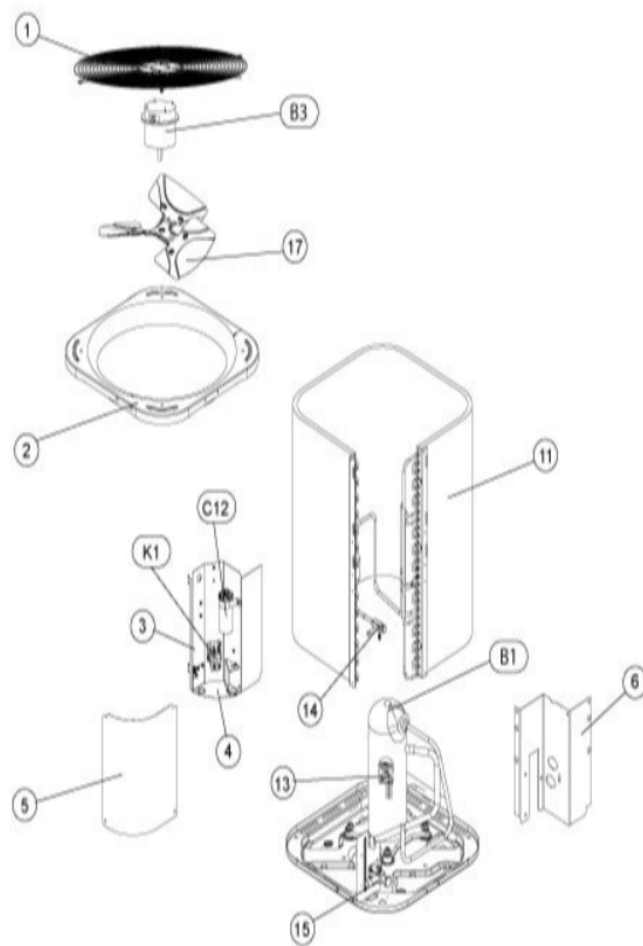

2AC13 SERIES

Revision Number - 1B

CABINET PARTS

Callout	Name	Quantity	Description
	MESHING-COIL Cat #: 26W59 Model/Part #: 100231-42	1	"39" X 109" (CUT OT FIT)I
	PUSH PIN-MESHING Cat #: 26W29 Model/Part #: R100230-01	8	PUSH PIN
	GUARD-COIL Cat #: 11W74 Model/Part #: R100331-04	1	WIRE MESH
1	GUARD-FAN Cat #: 28W38 Model/Part #: R101214-01	1	GUARD-FAN: FLAT
2	PANEL-TOP Cat #: 11W87 Model/Part #: R20391806	1	PANEL-TOP (Large)
3	PANEL-CONTROL Cat #: 11W88 Model/Part #: R20419005	1	PANEL-CONTROL BOX
4	PANEL-CONTROL Cat #: 11W89 Model/Part #: R20611801	1	BOTTOM
5	COVER-CONTROL BOX Cat #: 11W70 Model/Part #: R20419104	1	COVER, CONTROL ACCESS
6	PANEL-LOWER Cat #: 11W91 Model/Part #: R20610803	1	PIPING

CONTROL PANEL PARTS

Callout	Name	Quantity	Description
C12	CAPACITOR Cat #: 89M94 Model/Part #: 100335-29	1	"60+5MFD,440VAC"
K1	CONTACTOR Cat #: 95M56 Model/Part #: 100438-02	1	"SPST, 24V"

COOLING PARTS

Callout	Name	Quantity	Description
	KIT Cat #: 98M15 Model/Part #: 100484-45	1	-0.099
	MOUNT PKG-COMP Cat #: 54M63 Model/Part #: 54M63	1	LB-106528 COMPRESSOR MTG KIT
	DRIER Cat #: 11W85 Model/Part #: R100214-02	1	"3/8""
11	COIL-OUTDOOR Cat #: 11W69 Model/Part #: R20612207	1	COIL (FORMED)
13	HARNESS-COMPRESSOR Cat #: 15M35 Model/Part #: 15M3501	1	COMPRESSOR- MOLDED PLUG
14	VALVE-SERVICE Cat #: 11W97 Model/Part #: R100355-01	1	"3/8"" LIQUID LINE"
15	VALVE-SERVICE Cat #: 11W96 Model/Part #: R100354-02	1	"7/8"" SUCTION LINE"
17	FAN Cat #: 20W14 Model/Part #: 100060-19	1	"1/2""BORE, 22""DIA, 3 BLADE"
B1	COMPRESSOR Cat #: 97M93 Model/Part #: 100121-09	1	"4 TON,208- 230/60/1,COPE"
B4	MOTOR-FAN Cat #: 97M49 Model/Part #: 100483-02	1	"1/5 HP, 1075 RPM, 208- 230/60/1"

OPTIONAL PARTS-FIELD INSTALLED

Callout	Name	Quantity	Description
HP KIT	KIT-HI PRESS SWITCHPRICE BOOK CAT #70L70 Cat #: Model/Part #:	1	
LC KIT	KIT-LO PRESS SWITCHPRICE BOOK CAT #70L71 Cat #: Model/Part #:	1	