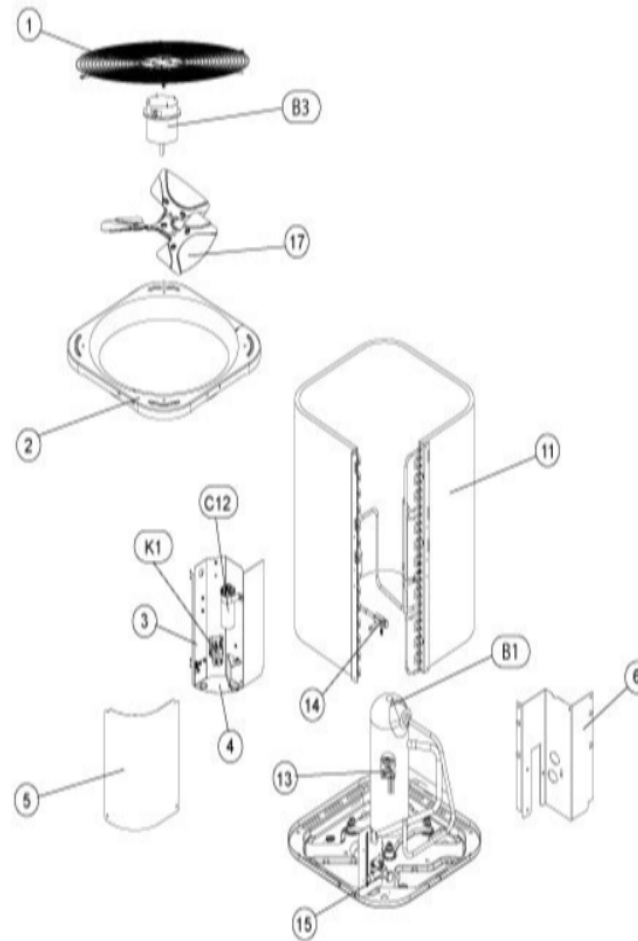

COOLING-CONDENSING
SEPTEMBER, 2005

2AC13 SERIES

Revision Number - 1A

CABINET PARTS

Callout	Name	Quantity	Description
	MESHING-COIL Cat #: 26W59 Model/Part #: 100231-42	1	"39" X 109" (CUT OT FIT)
	PUSH PIN-MESHING Cat #: 26W29 Model/Part #: R100230-01	8	PUSH PIN
	GUARD-COIL Cat #: 11W74 Model/Part #: R100331-04	1	WIRE MESH
1	GUARD-FAN Cat #: 11W72 Model/Part #: R100395-02	1	GUARD-FAN: RAISED
2	PANEL-TOP Cat #: 11W87 Model/Part #: R20391806	1	PANEL-TOP (Large)
3	PANEL-CONTROL Cat #: 11W88 Model/Part #: R20419005	1	PANEL-CONTROL BOX
4	PANEL-CONTROL Cat #: 11W89 Model/Part #: R20611801	1	BOTTOM
5	COVER-CONTROL BOX Cat #: 11W70 Model/Part #: R20419104	1	COVER, CONTROL ACCESS
6	PANEL-LOWER Cat #: 11W91 Model/Part #: R20610803	1	PIPING

CONTROL PANEL PARTS

Callout	Name	Quantity	Description
C12	CAPACITOR Cat #: 89M94 Model/Part #: 100335-29	1	"60+5MFD,440VAC"
K1	CONTACTOR Cat #: 95M56 Model/Part #: 100438-02	1	"SPST, 24V"

COOLING PARTS