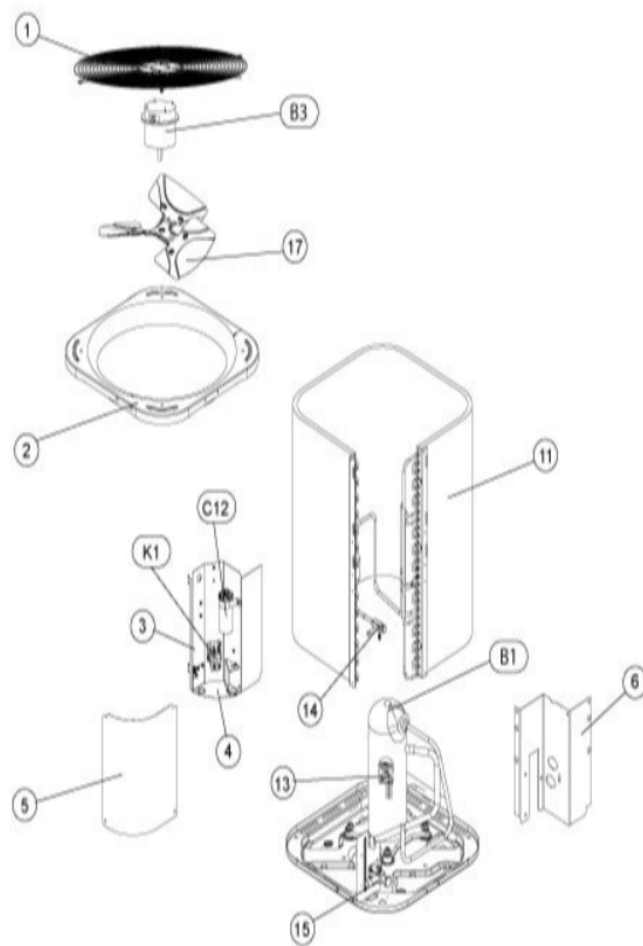

COOLING-CONDENSING
SEPTEMBER, 2005

2AC13 SERIES

Revision Number - 2A

CABINET PARTS

Callout	Name	Quantity	Description
	MESHING-COIL Cat #: 26W59 Model/Part #: 100231-42	1	"39" X 109" (CUT OT FIT)
	PUSH PIN-MESHING Cat #: 26W29 Model/Part #: R100230-01	8	PUSH PIN
	GUARD-COIL Cat #: 11W73 Model/Part #: R100331-03	1	WIRE MESH
1	GUARD-FAN Cat #: 28W38 Model/Part #: R101214-01	1	GUARD-FAN: FLAT
2	PANEL-TOP Cat #: 11W87 Model/Part #: R20391806	1	PANEL-TOP (Large)
3	PANEL-CONTROL Cat #: 11W88 Model/Part #: R20419005	1	PANEL-CONTROL BOX
4	PANEL-CONTROL Cat #: 11W89 Model/Part #: R20611801	1	BOTTOM
5	COVER-CONTROL BOX Cat #: 11W70 Model/Part #: R20419104	1	COVER, CONTROL ACCESS
6	PANEL-LOWER Cat #: 11W90 Model/Part #: R20610802	1	PIPING

CONTROL PANEL PARTS

Callout	Name	Quantity	Description
C12	CAPACITOR Cat #: 89M79 Model/Part #: 100335-11	1	"45+5MFD,370VAC"
K1	CONTACTOR Cat #: 95M55 Model/Part #: 100438-01	1	"SPST, 24V"

COOLING PARTS

Callout	Name	Quantity	Description
	KIT-RFC Cat #: 10W86 Model/Part #: 100484-28	1	-0.08
	MOUNT PKG-COMP Cat #: 54M63 Model/Part #: 54M63	1	LB-106528 COMPRESSOR MTG KIT
	DRIER Cat #: 11W84 Model/Part #: R100214-01	1	"3/8" ""
11	COIL-OUTDOOR Cat #: 41W98 Model/Part #: R20612218	1	ASSY- COIL (FORMED)
13	HARNESS-COMP Cat #: 41W93 Model/Part #: R101673-02	1	COMPRESSOR- MOLDED PLUG
14	VALVE-SERVICE Cat #: 11W97 Model/Part #: R100355-01	1	"3/8" LIQUID LINE"
15	VALVE-SERVICE Cat #: 11W96 Model/Part #: R100354-02	1	"7/8" SUCTION LINE"
17	FAN Cat #: 20W14 Model/Part #: 100060-19	1	"1/2" BORE, 22" DIA, 3 BLADE"
B1	COMPRESSOR Cat #: 41W95 Model/Part #: R101701-02	1	"3 TON, 208- 230/60/1, BRISTOL"
B4	MOTOR-FAN Cat #: 97M49 Model/Part #: 100483-02	1	"1/5 HP, 1075 RPM, 208-230/60/1"
S4	SWITCH-HI PRESS Cat #: 98M69 Model/Part #: 100087-05	1	CUTOUT 410 PSIG

OPTIONAL PARTS-FIELD INSTALLED

Callout	Name	Quantity	Description
LC KIT	KIT-LO PRESS SWITCH PRICE BOOK CAT #70L71 Cat #: Model/Part #:	1	

Note:

There are no technical notes for this product.