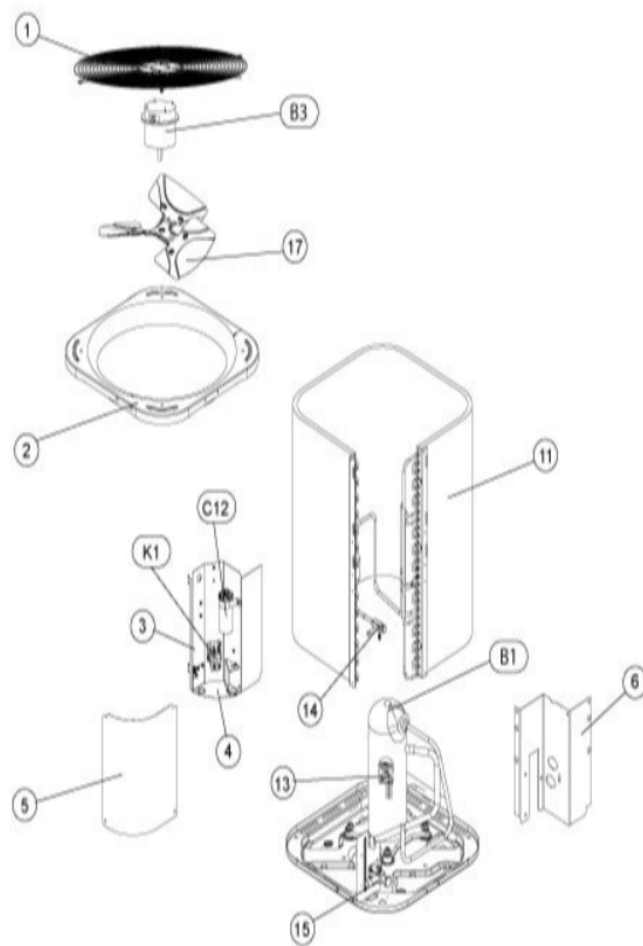

COOLING-CONDENSING
SEPTEMBER, 2005

2AC13 SERIES

Revision Number - 2A

CABINET PARTS

Callout	Name	Quantity	Description
	MESHING-COIL Cat #: 26W59 Model/Part #: 100231-42	1	"39" X 109" (CUT OT FIT)
	PUSH PIN-MESHING Cat #: 26W29 Model/Part #: R100230-01	8	PUSH PIN
	GUARD-COIL Cat #: 11W75 Model/Part #: R100331-05	1	WIRE MESH
1	GUARD-FAN Cat #: 28W38 Model/Part #: R101214-01	1	GUARD-FAN: FLAT
2	PANEL-TOP Cat #: 11W87 Model/Part #: R20391806	1	PANEL-TOP (Large)
3	PANEL-CONTROL Cat #: 11W88 Model/Part #: R20419005	1	PANEL-CONTROL BOX
4	PANEL-CONTROL Cat #: 11W89 Model/Part #: R20611801	1	BOTTOM
5	COVER-CONTROL BOX Cat #: 11W70 Model/Part #: R20419104	1	COVER, CONTROL ACCESS
6	PANEL-LOWER Cat #: 11W92 Model/Part #: R20610804	1	PIPING

CONTROL PANEL PARTS

Callout	Name	Quantity	Description
C12	CAPACITOR Cat #: 89M79 Model/Part #: 100335-11	1	"45+5MFD,370VAC"
K1	CONTACTOR Cat #: 95M55 Model/Part #: 100438-01	1	"SPST, 24V"

COOLING PARTS

Callout	Name	Quantity	Description
	KIT Cat #: 11W08 Model/Part #: 100484-33	1	-0.086
	MOUNT PKG-COMP Cat #: 54M63 Model/Part #: 54M63	1	LB-106528 COMPRESSOR MTG KIT
	DRIER Cat #: 11W84 Model/Part #: R100214-01	1	"3/8""
11	COIL-OUTDOOR Cat #: 41W97 Model/Part #: R20612217	1	ASSY- COIL (FORMED)
13	HARNESS-COMP Cat #: 41W93 Model/Part #: R101673-02	1	COMPRESSOR- MOLDED PLUG
14	VALVE-SERVICE Cat #: 11W97 Model/Part #: R100355-01	1	"3/8"" LIQUID LINE"
15	VALVE-SERVICE Cat #: 11W96 Model/Part #: R100354-02	1	"7/8"" SUCTION LINE"
17	FAN Cat #: 20W14 Model/Part #: 100060-19	1	"1/2""BORE, 22""DIA, 3 BLADE"
B1	COMPRESSOR Cat #: 41W94 Model/Part #: R101701-01	1	"3 TON,208- 230/60/1,BRISTOL"
B4	MOTOR-FAN Cat #: 97M49 Model/Part #: 100483-02	1	"1/5 HP, 1075 RPM, 208-230/60/1"
S4	SWITCH-HI PRESS Cat #: 98M69 Model/Part #: 100087-05	1	CUTOUT 410 PSIG

OPTIONAL PARTS-FIELD INSTALLED

Callout	Name	Quantity	Description
LC KIT	KIT-LO PRESS SWITCHPRICE BOOK CAT #70L71 Cat #: Model/Part #:	1	

Note:

There are no technical notes for this product.