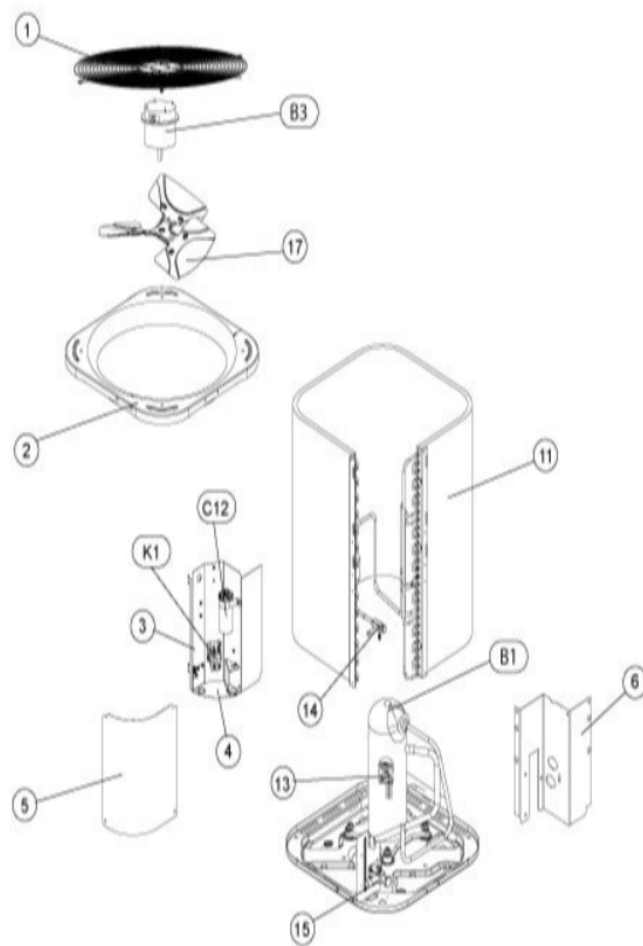

COOLING-CONDENSING
SEPTEMBER, 2005

2AC13 SERIES

Revision Number - 2B

CABINET PARTS

Callout	Name	Quantity	Description
	MESHING-COIL Cat #: 26W59 Model/Part #: 100231-42	1	"39" X 109" (CUT OT FIT) (2AC13B UNI
	PUSH PIN-MESHING Cat #: 26W29 Model/Part #: R100230-01	5	PUSH PIN
	GUARD-COIL Cat #: 11W73 Model/Part #: R100331-03	1	WIRE MESH
1	GUARD-FAN Cat #: 28W38 Model/Part #: R101214-01	1	GUARD-FAN: FLAT
2	PANEL-TOP Cat #: 11W87 Model/Part #: R20391806	1	PANEL-TOP (Large)
3	PANEL-CONTROL Cat #: 11W88 Model/Part #: R20419005	1	PANEL-CONTROL BOX
4	PANEL-CONTROL Cat #: 11W89 Model/Part #: R20611801	1	BOTTOM
5	COVER-CONTROL BOX Cat #: 11W70 Model/Part #: R20419104	1	COVER, CONTROL ACCESS
6	PANEL-LOWER Cat #: 11W90 Model/Part #: R20610802	1	PIPING

CONTROL PANEL PARTS

Callout	Name	Quantity	Description
C12	CAPACITOR Cat #: 89M76 Model/Part #: 100335-08	1	"40+5MFD,370VAC"
K1	CONTACTOR Cat #: 95M55 Model/Part #: 100438-01	1	"SPST, 24V"

COOLING PARTS

Callout	Name	Quantity	Description
	KIT Cat #: 98M13 Model/Part #: 100484-19	1	-0.07
	MOUNT PKG-COMP Cat #: 54M63 Model/Part #: 54M63	1	LB-106528 COMPRESSOR MTG KIT
	DRIER Cat #: 11W84 Model/Part #: R100214-01	1	"3/8""
11	COIL-OUTDOOR Cat #: 29W86 Model/Part #: R20612215	1	ASSY- COIL (FORMED)
13	HARNESS-COMPRESSOR Cat #: 15M35 Model/Part #: 15M3501	1	COMPRESSOR- MOLDED PLUG
14	VALVE-SERVICE Cat #: 11W97 Model/Part #: R100355-01	1	"3/8"" LIQUID LINE"
15	VALVE-SERVICE Cat #: 11W95 Model/Part #: R100354-01	1	"3/4"" SUCTION LINE"
17	FAN Cat #: 11W83 Model/Part #: R100060-18	1	"1/2""BORE, 22""DIA, 3 BLADE"
B1	COMPRESSOR Cat #: 11W93 Model/Part #: 100197-06	1	"2 TON,208- 230/60/1,COPE"
B4	MOTOR-FAN Cat #: 97M50 Model/Part #: 100483-04	1	"1/10 HP, 1075 RPM, 208- 230/60/1"

OPTIONAL PARTS-FIELD INSTALLED

Callout	Name	Quantity	Description
HP KIT	KIT-HI PRESS SWITCHPRICE BOOK CAT #70L70 Cat #: Model/Part #:	1	
LC KIT	KIT-LO PRESS SWITCHPRICE BOOK CAT #70L71 Cat #: Model/Part #:	1	