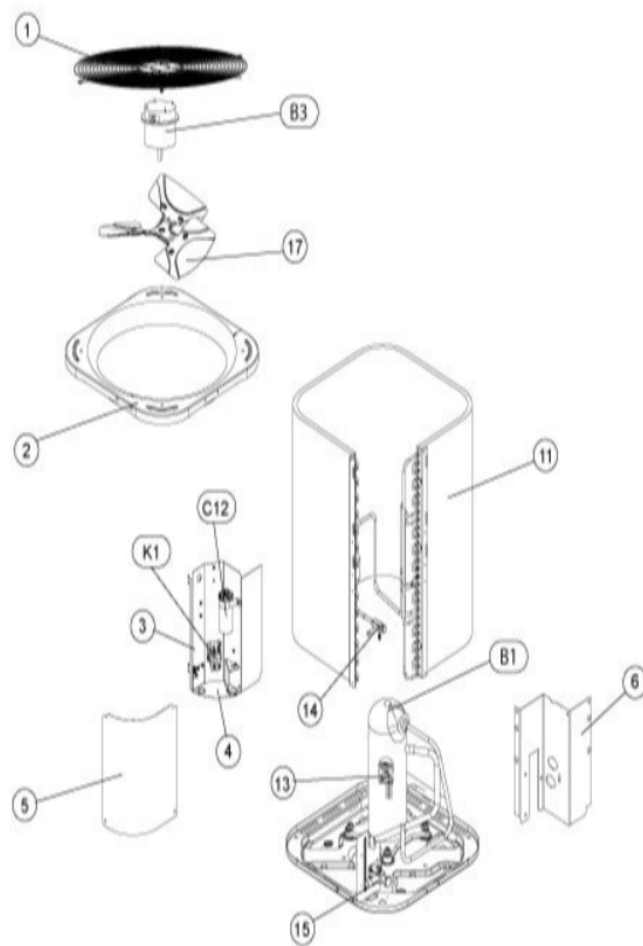

COOLING-CONDENSING
SEPTEMBER, 2005

2AC13 SERIES

Revision Number - 1A

CABINET PARTS

Callout	Name	Quantity	Description
	MESHING-COIL Cat #: 26W59 Model/Part #: 100231-42	1	"39" X 109" (CUT OT FIT)
	PUSH PIN-MESHING Cat #: 26W29 Model/Part #: R100230-01	5	PUSH PIN
	GUARD-COIL Cat #: 11W74 Model/Part #: R100331-04	1	WIRE MESH
1	GUARD-FAN Cat #: 11W72 Model/Part #: R100395-02	1	GUARD-FAN: RAISED
2	PANEL-TOP Cat #: 11W87 Model/Part #: R20391806	1	PANEL-TOP (Large)
3	PANEL-CONTROL Cat #: 11W88 Model/Part #: R20419005	1	PANEL-CONTROL BOX
4	PANEL-CONTROL Cat #: 11W89 Model/Part #: R20611801	1	BOTTOM
5	COVER-CONTROL BOX Cat #: 11W70 Model/Part #: R20419104	1	COVER, CONTROL ACCESS
6	PANEL-LOWER Cat #: 11W91 Model/Part #: R20610803	1	PIPING

CONTROL PANEL PARTS

Callout	Name	Quantity	Description
C12	CAPACITOR Cat #: 89M76 Model/Part #: 100335-08	1	"40+5MFD,370VAC"
K1	CONTACTOR Cat #: 95M55 Model/Part #: 100438-01	1	"SPST, 24V"

COOLING PARTS

Callout	Name	Quantity	Description
	PISTON KIT Cat #: 11W01 Model/Part #: 100484-20	1	-0.071
	MOUNT PKG-COMP Cat #: 54M63 Model/Part #: 54M63	1	LB-106528 COMPRESSOR MTG KIT
	DRIER Cat #: 11W84 Model/Part #: R100214-01	1	"3/8""
11	COIL-OUTDOOR Cat #: 11W65 Model/Part #: R20612203	1	COIL (FORMED)
13	HARNESS-COMPRESSOR Cat #: 15M35 Model/Part #: 15M3501	1	COMPRESSOR- MOLDED PLUG
14	VALVE-SERVICE Cat #: 11W97 Model/Part #: R100355-01	1	"3/8"" LIQUID LINE"
15	VALVE-SERVICE Cat #: 11W95 Model/Part #: R100354-01	1	"3/4"" SUCTION LINE"
17	FAN Cat #: 11W83 Model/Part #: R100060-18	1	"1/2""BORE, 22""DIA, 3 BLADE"
B1	COMPRESSOR Cat #: 11W93 Model/Part #: 100197-06	1	"2 TON,208- 230/60/1,COPE"
B4	MOTOR-FAN Cat #: 97M50 Model/Part #: 100483-04	1	"1/10 HP, 1075 RPM, 208- 230/60/1"

OPTIONAL PARTS-FIELD INSTALLED

Callout	Name	Quantity	Description
HP KIT	KIT-HI PRESS SWITCHPRICE BOOK CAT #70L70 Cat #: Model/Part #:	1	
LC KIT	KIT-LO PRESS SWITCHPRICE BOOK CAT #70L71 Cat #: Model/Part #:	1	