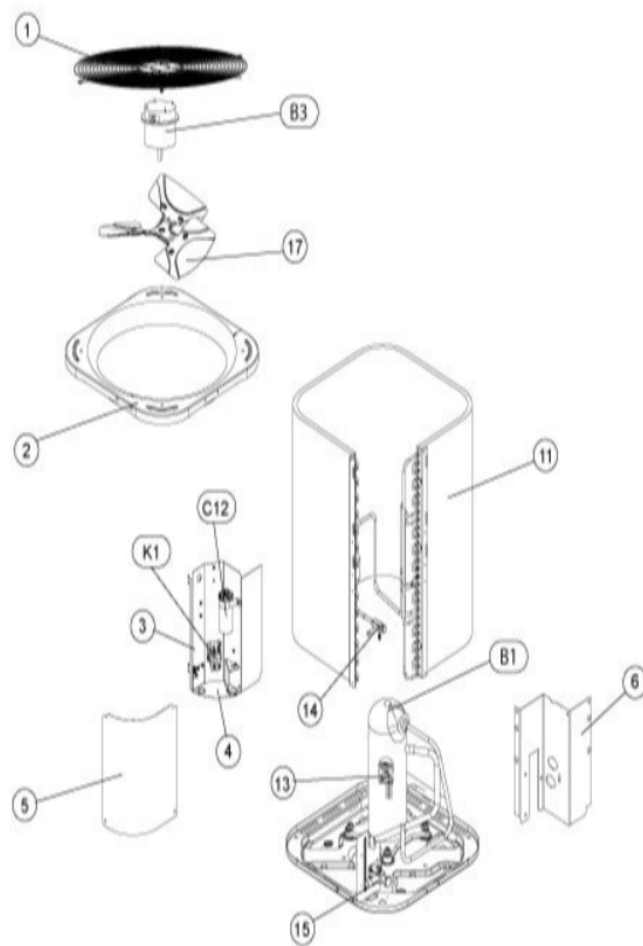

COOLING-CONDENSING
SEPTEMBER, 2005

2AC13 SERIES

Revision Number - 2B

CABINET PARTS

Callout	Name	Quantity	Description
	MESHING-COIL Cat #: 26W30 Model/Part #: 100231-09	1	"36" X 90" (CUT OT FIT)
	PUSH PIN-MESHING Cat #: 26W29 Model/Part #: R100230-01	5	PUSH PIN
	GUARD-COIL Cat #: 11W76 Model/Part #: R100331-09	1	WIRE MESH
1	GUARD-FAN Cat #: 30W88 Model/Part #: R101214-02	1	GUARD-FAN: FLAT, FOR 18" FAN
2	PANEL-TOP (11W86) Cat #: 11W86 Model/Part #: R20391706	1	PANEL-TOP (Small)
3	PANEL-CONTROL Cat #: 11W88 Model/Part #: R20419005	1	PANEL-CONTROL BOX
4	PANEL-CONTROL Cat #: 11W89 Model/Part #: R20611801	1	BOTTOM
5	COVER-CONTROL BOX Cat #: 11W70 Model/Part #: R20419104	1	COVER, CONTROL ACCESS
6	PANEL-LOWER Cat #: 11W90 Model/Part #: R20610802	1	PIPING

CONTROL PANEL PARTS

Callout	Name	Quantity	Description
C12	CAPACITOR-DUAL Cat #: 89M70 Model/Part #: 100335-02	1	"30+5MFD,370VAC"
K1	CONTACTOR Cat #: 95M55 Model/Part #: 100438-01	1	"SPST, 24V"

COOLING PARTS

Callout	Name	Quantity	Description
	KIT-RFC Cat #: 98M12 Model/Part #: 100484-12	1	-0.062
	MOUNT PKG-COMP Cat #: 54M63 Model/Part #: 54M63	1	LB-106528 COMPRESSOR MTG KIT
	DRIER Cat #: 11W84 Model/Part #: R100214-01	1	"3/8""
11	COIL-OUTDOOR Cat #: 27W91 Model/Part #: R20612214	1	ASSY- COIL (FORMED)
13	HARNESS-COMPRESSOR Cat #: 15M35 Model/Part #: 15M3501	1	COMPRESSOR- MOLDED PLUG
14	VALVE-SERVICE Cat #: 11W97 Model/Part #: R100355-01	1	"3/8"" LIQUID LINE"
15	VALVE-SERVICE Cat #: 11W95 Model/Part #: R100354-01	1	"3/4"" SUCTION LINE"
17	FAN Cat #: 97M64 Model/Part #: 100060-03	1	"1/2""BORE, 18""DIA, 3 BLADE"
B1	COMPRESSOR Cat #: 27W87 Model/Part #: 100197-04	1	"1.5 TON,208- 230/60/1,COPE"
B4	MOTOR-FAN Cat #: 97M50 Model/Part #: 100483-04	1	"1/10 HP, 1075 RPM, 208- 230/60/1"