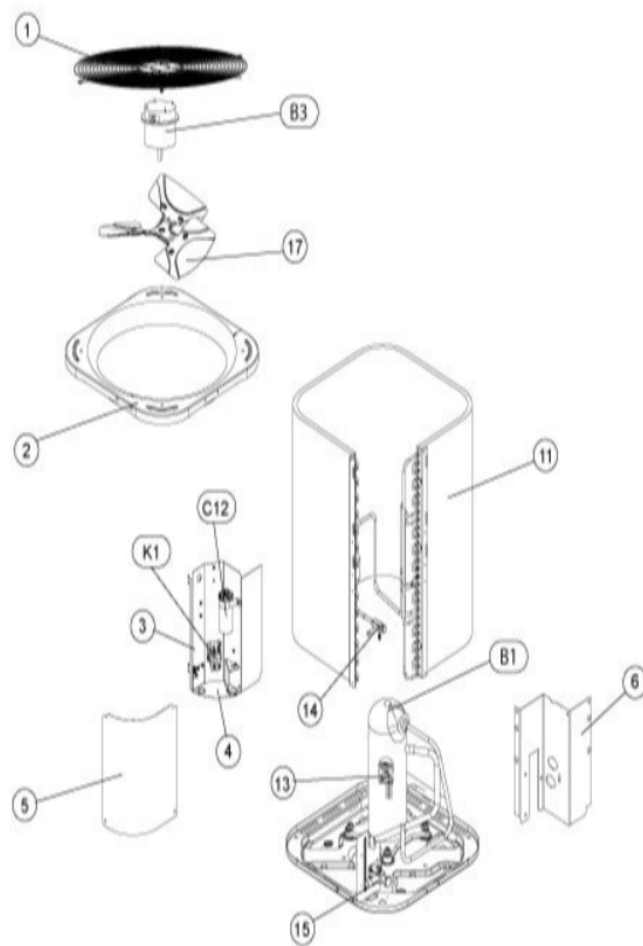

COOLING-CONDENSING
SEPTEMBER, 2005

2AC13 SERIES

Revision Number - 2B

CABINET PARTS

Callout	Name	Quantity	Description
	MESHING-COIL Cat #: 26W30 Model/Part #: 100231-09	1	"36" X 90" (CUT OT FIT)
	PUSH PIN-MESHING Cat #: 26W29 Model/Part #: R100230-01	5	PUSH PIN
	GUARD-COIL Cat #: 27W88 Model/Part #: R100331-08	1	WIRE MESH
1	GUARD-FAN Cat #: 30W88 Model/Part #: R101214-02	1	GUARD-FAN: FLAT, FOR 18" FAN
2	PANEL-TOP (11W86) Cat #: 11W86 Model/Part #: R20391706	1	PANEL-TOP (Small)
3	PANEL-CONTROL Cat #: 11W88 Model/Part #: R20419005	1	PANEL-CONTROL BOX
4	PANEL-CONTROL Cat #: 11W89 Model/Part #: R20611801	1	BOTTOM
5	COVER-CONTROL BOX Cat #: 11W70 Model/Part #: R20419104	1	COVER, CONTROL ACCESS
6	PANEL-LOWER Cat #: 17W16 Model/Part #: R20610801	1	PIPING

CONTROL PANEL PARTS

Callout	Name	Quantity	Description
C12	CAPACITOR-DUAL Cat #: 89M73 Model/Part #: 100335-05	1	"35+5MFD,370VAC"
K1	CONTACTOR Cat #: 95M55 Model/Part #: 100438-01	1	"SPST, 24V"

COOLING PARTS

Callout	Name	Quantity	Description
	KIT Cat #: 97M74 Model/Part #: 100484-06	1	-0.053
	MOUNT PKG-COMP Cat #: 54M63 Model/Part #: 54M63	1	LB-106528 COMPRESSOR MTG KIT
	DRIER Cat #: 11W84 Model/Part #: R100214-01	1	3/8"
11	COIL-OUTDOOR Cat #: 27W90 Model/Part #: R20612213	1	ASSY- COIL (FORMED)
13	HARNESS-COMPRESSOR Cat #: 15M35 Model/Part #: 15M3501	1	COMPRESSOR- MOLDED PLUG
14	VALVE-SERVICE Cat #: 11W97 Model/Part #: R100355-01	1	"3/8"" LIQUID LINE"
15	VALVE-SERVICE Cat #: 11W95 Model/Part #: R100354-01	1	"3/4"" SUCTION LINE"
17	FAN Cat #: 97M64 Model/Part #: 100060-03	1	"1/2""BORE, 18""DIA, 3 BLADE"
B1	COMPRESSOR Cat #: 27W86 Model/Part #: 100197-02	1	"1 TON,208- 230/60/1,COPE"
B4	100483-23 MOTOR-FAN 1/10HP 208-230/60/1 Cat #: 47W86 Model/Part #: 47W86	1	100483-23 MOTOR-FAN 1/10HP 208- 230/60/1