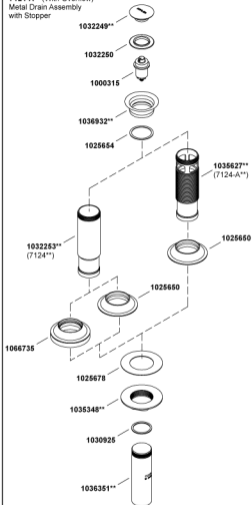

1032249**

(TT, 2BL, BL.)

1415058**

(2MB, AF, BN,

BV, S, SN)

1032250

1461694**

1000315

1461695

Other Stoppers

1583709**

[Ø 2-3/16"

(56 mm)]

1032249**

[Ø 1-9/16"

(40 mm)]

1415058**

[Ø 1-9/16"

(40 mm)]

7124 (Without Overflow)**
7124-A (With Overflow)**
Metal Drain Assembly
with Stopper

1032249**

1032250

1000315

1036932**

1025654

1032253**

(7124**)

1035627**

(7124-A**)

1025650

1066735

1025650