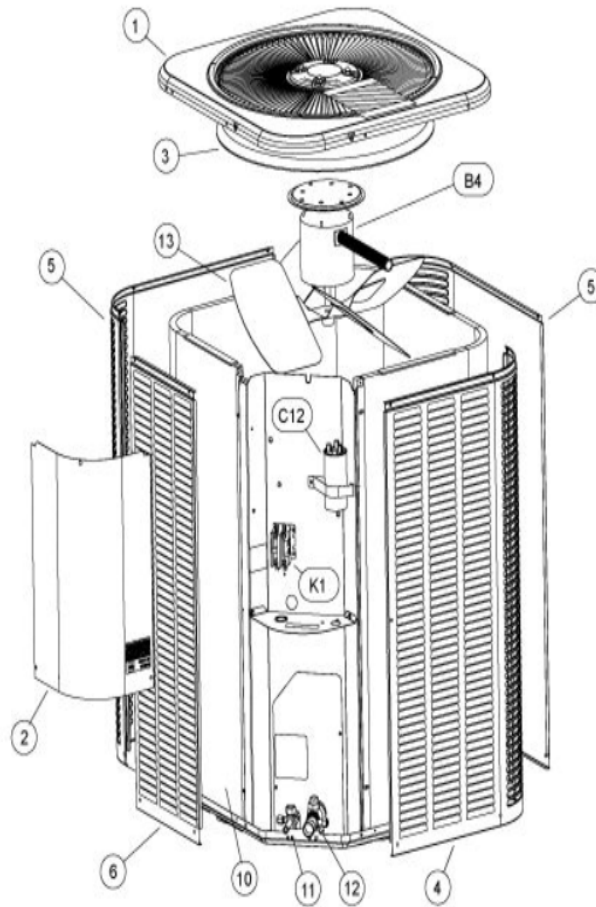

COOLING-CONDENSING
JANUARY, 2010

14ACX W/LOUVERED PANELS