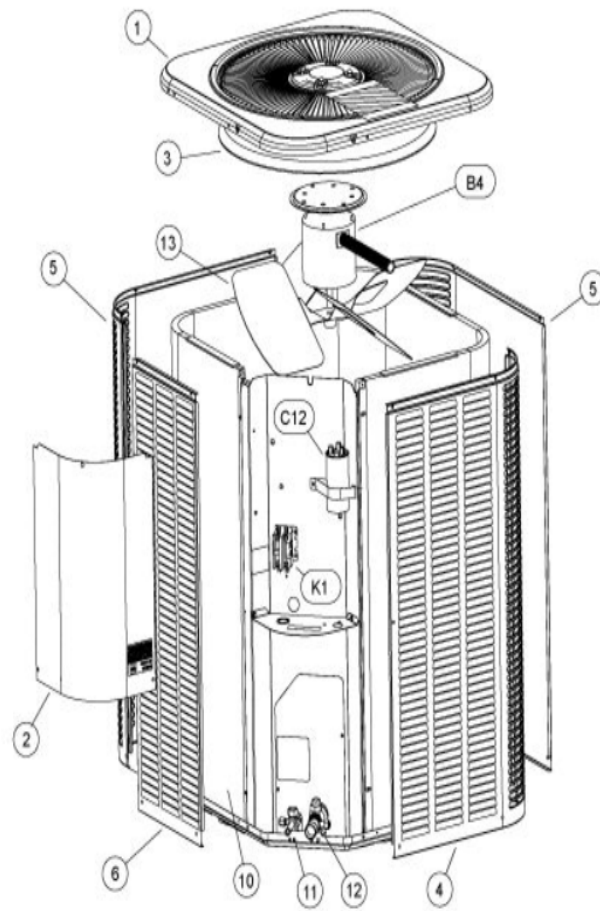

COOLING-CONDENSING
JANUARY, 2010

14ACX W/LOUVERED PANELS

Revision Number - 14

*OPTIONAL PARTS-FIELD INSTALLED

Callout	Name	Quantity	Description
	SWITCH-PRESS Cat #: 84M96 Model/Part #: 100216-01	1	"IN 55+5PSIG,OUT 25+5PSIG"
	SEAL CAP Cat #: 95M45 Model/Part #: 100275-01	1	1/4 INCH FLARE SEAL CAP
	CAPACITOR-START Cat #: 63A06 Model/Part #: 63A0601	1	"176-216 MFD, 320 VAC"
	TEE Cat #: 87071 Model/Part #: P-8-10569	1	VALVE DEPRESSOR TEE
	RELAY-POTENTIAL Cat #: 58327 Model/Part #: P-8-3577	1	SPNC
LC KIT	LOSS OF CHARGE KIT Cat #: 84M23 Model/Part #: LB-110135A	1	INC NEXT 3 PARTS
ST KIT	START KIT Cat #: 88M91 Model/Part #: LB-31200BAR	1	INC NEXT 2 PARTS

CABINET PARTS

Callout	Name	Quantity	Description
	NUT-CAP Cat #: 85M56 Model/Part #: 100094-01	4	TOP PANEL
	PLATE-PATCH Cat #: 82W46 Model/Part #: 103256-01	1	PLATE-PATCH
	COVER Cat #: 69J03 Model/Part #: 69J0301	1	SOUND-COMPRESSOR (OPTIONAL)
	LEG Cat #: 94J45 Model/Part #: LB-87156A	1	BASE(SET OF 4)
1	PANEL-TOP 28 X 28 Cat #: 92W52 Model/Part #: 102875-01	1	PANEL-TOP 28 X 28
2	COVER-CONTROL BOX	1	COVER - CONTROL

Callout	Name	Quantity	Description
	CORE-VALVE Cat #: 95M48 Model/Part #: 100210-01	1	CORE - VALVE
	DRIER Cat #: 95M52 Model/Part #: 100214-03	1	LIQUID LINE(FOOTNOTE 1)
	KIT Cat #: 97M78 Model/Part #: 100484-24	1	RFC (.076)
	FITTING-PRESS TAP Cat #: 95M47 Model/Part #: 100520-01	1	PRESSURE TAP
	HARNESS-COMP (REPAIR) Cat #: 44W62 Model/Part #: 102111-01	1	HARNESS -COMP (REPAIR)
	COVER Cat #: 75W44 Model/Part #: 103048-02	1	COVER THERMAL SWITCH (Repair)