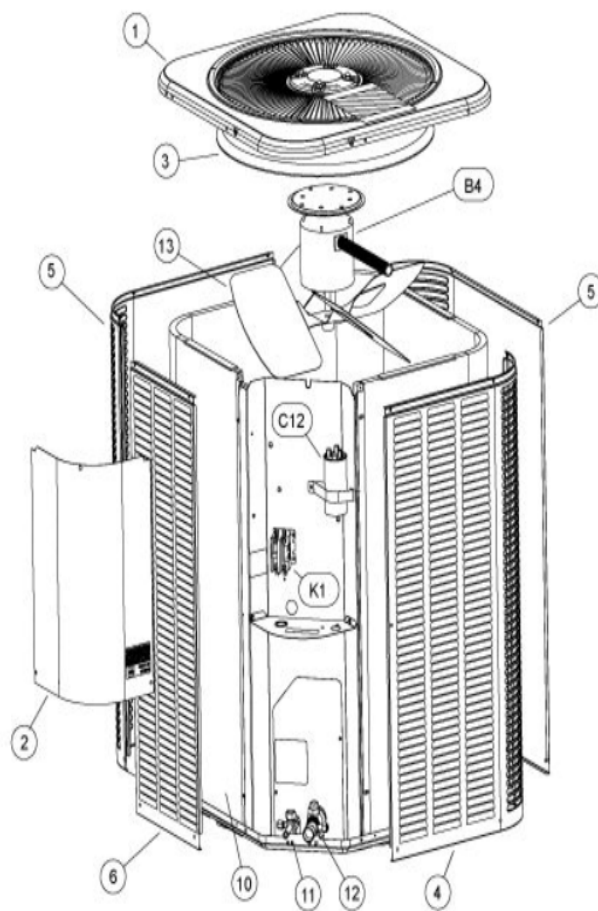

COOLING-CONDENSING
JANUARY, 2010

14ACX W/LOUVERED PANELS