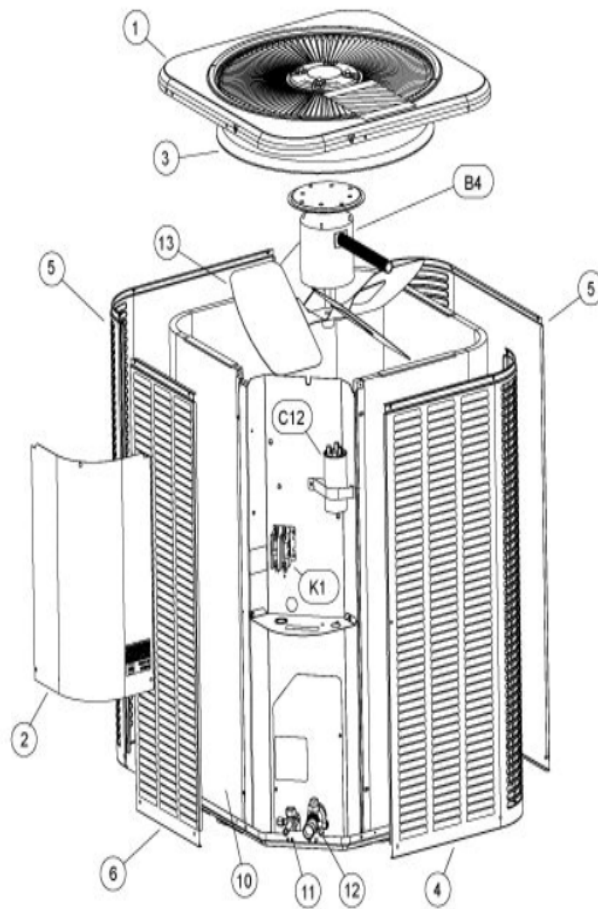

COOLING-CONDENSING
JANUARY, 2010

14ACX W/LOUVERED PANELS

Revision Number - 15

*OPTIONAL PARTS-FIELD INSTALLED

Callout	Name	Quantity	Description
	SWITCH-PRESS Cat #: 84M96 Model/Part #: 100216-01	1	"IN 55+5PSIG,OUT 25+5PSIG"
	SEAL CAP Cat #: 95M45 Model/Part #: 100275-01	1	1/4 INCH FLARE SEAL CAP
	CAPACITOR-START Cat #: 63A06 Model/Part #: 63A0601	1	"176-216 MFD, 320 VAC"
	TEE Cat #: 87071 Model/Part #: P-8-10569	1	VALVE DEPRESSOR TEE
	RELAY-POTENTIAL Cat #: 58327 Model/Part #: P-8-3577	1	SPNC
LC KIT	LOSS OF CHARGE KIT Cat #: 84M23 Model/Part #: LB-110135A	1	INC NEXT 3 PARTS
ST KIT	START KIT Cat #: 88M91 Model/Part #: LB-31200BAR	1	INC NEXT 2 PARTS

CABINET PARTS

Callout	Name	Quantity	Description
	NUT-CAP Cat #: 85M56 Model/Part #: 100094-01	4	TOP PANEL
	PLATE-PATCH Cat #: 82W46 Model/Part #: 103256-01	1	PLATE-PATCH
	COVER Cat #: 69J03 Model/Part #: 69J0301	1	SOUND-COMPRESSOR (OPTIONAL)
	LEG Cat #: 94J45 Model/Part #: LB-87156A	1	BASE(SET OF 4)
1	PANEL-TOP 28 X 28 Cat #: 92W52 Model/Part #: 102875-01	1	PANEL-TOP 28 X 28
2	COVER-CONTROL BOX	1	COVER - CONTROL