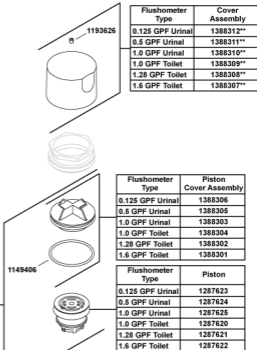

| Flushometer Type | Manual Flushometer Service Kit<br>(contains Piston, Piston Cover Assembly,<br>1287291** Handle Assembly) |
|------------------|--|
| 0.125 GPF Urinal | 1388740**  |
| 0.5 GPF Urinal   | 1388741**  |
| 1.0 GPF Urinal   | 1388742**  |
| 1.0 GPF Toilet   | 1388743**  |
| 1.28 GPF Toilet  | 1388744**  |
| 1.6 GPF Toilet   | 1388745**  |

| Flushometer Type | Manual Flushometer Piston Service Kit<br>(contains Piston, Piston Cover Assembly) |
|------------------|---|
| 0.125 GPF Urinal | 1388746   |
| 0.5 GPF Urinal   | 1388747   |
| 1.0 GPF Urinal   | 1388748   |
| 1.0 GPF Toilet   | 1388749   |
| 1.28 GPF Toilet  | 1388750   |
| 1.6 GPF Toilet   | 1388751   |

| Flushometer Type | Cover Assembly |
|------------------|----------------|
| 0.125 GPF Urinal | 1388312**      |
| 0.5 GPF Urinal   | 1388311**      |
| 1.0 GPF Urinal   | 1388310**      |
| 1.0 GPF Toilet   | 1388309**      |
| 1.28 GPF Toilet  | 1388308**      |
| 1.6 GPF Toilet   | 1388307**      |

| Flushometer Type | Piston Cover Assembly |
|------------------|-----------------------|
| 0.125 GPF Urinal | 1388306               |
| 0.5 GPF Urinal   | 1388305               |
| 1.0 GPF Urinal   | 1388303               |
| 1.0 GPF Toilet   | 1388304               |
| 1.28 GPF Toilet  | 1388302               |
| 1.6 GPF Toilet   | 1388301               |