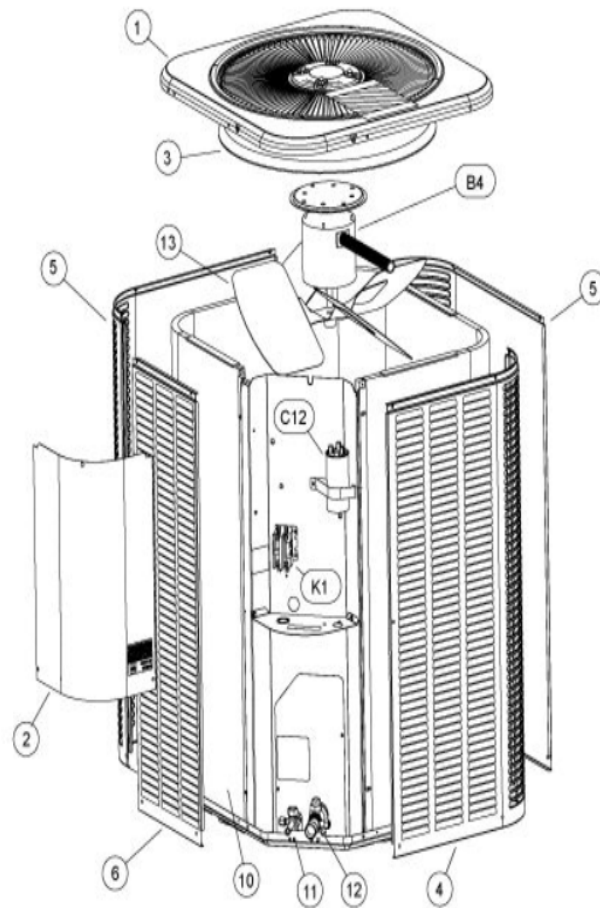

COOLING-CONDENSING
JANUARY, 2010

13ACX W/LOUVERED PANELS

Revision Number - 20

*OPTIONAL PARTS-FIELD INSTALLED

Callout	Name	Quantity	Description
	SWITCH-PRESS Cat #: 84M96 Model/Part #: 100216-01	1	"IN 55+5PSIG,OUT 25+5PSIG"
	CAPACITOR-START Cat #: 63A06 Model/Part #: 63A0601	1	"176-216 MFD, 320 VAC"
	RELAY-POTENTIAL Cat #: 58327 Model/Part #: P-8-3577	1	SPNC
LC KIT	LOSS OF CHARGE KIT Cat #: 84M23 Model/Part #: LB-110135A	1	INC NEXT PART
ST KIT	START KIT Cat #: 88M91 Model/Part #: LB-31200BAR	1	INC NEXT 2 PARTS

CABINET PARTS

Callout	Name	Quantity	Description
	NUT-CAP Cat #: 85M56 Model/Part #: 100094-01	4	TOP PANEL
	COVER Cat #: 69J03 Model/Part #: 69J0301	1	SOUND-COMPRESSOR (OPTIONAL)
	LEG Cat #: 94J45 Model/Part #: LB-87156A	1	BASE(SET OF 4)
1	PANEL-TOP 28 X 28 Cat #: 65W88 Model/Part #: 102419-01	1	PANEL-TOP 28 X 28
2	COVER-CONTROL BOX Cat #: 49W75 Model/Part #: 102072-01	1	COVER - CONTROL PANEL
3	ORIFICE Cat #: 98M16 Model/Part #: 100001-01	1	"22"'"
4	PANEL - LOUVER (RIGHT) Cat #: 64W98 Model/Part #: 603156-03	1	RIGHT
5	PANEL - LOUVER (CENTER)	2	CENTER