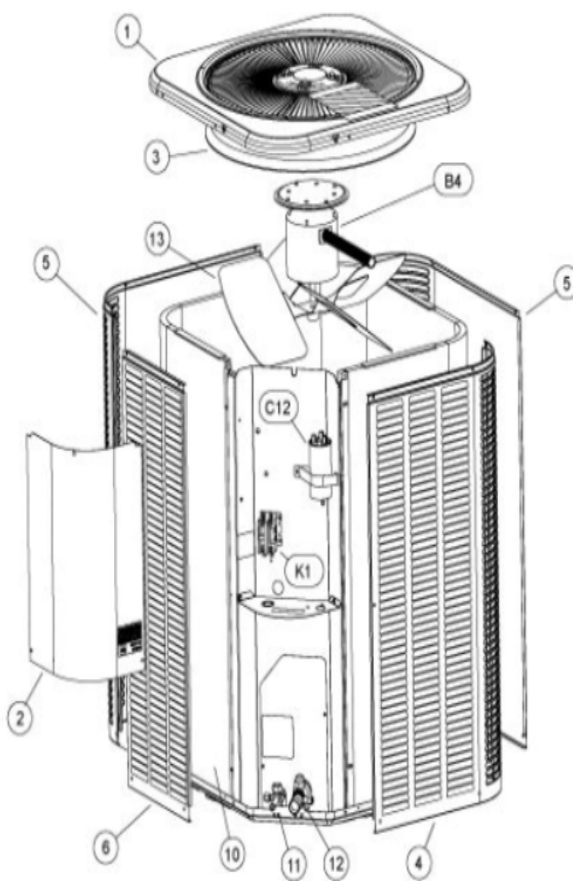

13ACX W/LOUVERED PANELS

13ACX SERIES

Revision Number - 11

*OPTIONAL PARTS-FIELD INSTALLED

| Callout | Name | Quantity | Description |
|---------|---|----------|----------------------------|
| | SWITCH-PRESS Cat #: 84M96 Model/Part #: 100216-01 | 1 | "IN 55+5PSIG,OUT 25+5PSIG" |
| | CAPACITOR-START Cat #: 63A06 Model/Part #: 63A0601 | 1 | "176-216 MFD, 320 VAC" |
| | RELAY-POTENTIAL Cat #: 58327 Model/Part #: P-8-3577 | 1 | SPNC |
| LC KIT | LOSS OF CHARGE KIT Cat #: 84M23 Model/Part #: LB-110135A | 1 | INC NEXT PART |
| ST KIT | START KIT Cat #: 88M91 Model/Part #: LB-31200BAR | 1 | INC NEXT 2 PARTS |

CABINET PARTS

| Callout | Name | Quantity | Description |
|---------|---|----------|-----------------------------|
| | NUT-CAP Cat #: 85M56 Model/Part #: 100094-01 | 4 | TOP PANEL |
| | MESHING-COIL Cat #: 26W30 Model/Part #: 100231-09 | 1 | "36"" X 90"" (CUT OT FIT)" |
| | COVER Cat #: 69J03 Model/Part #: 69J0301 | 1 | SOUND-COMPRESSOR (OPTIONAL) |
| | LEG Cat #: 94J45 Model/Part #: LB-87156A | 1 | BASE(SET OF 4) |
| 1 | PANEL-TOP Cat #: 49W79 Model/Part #: 102076-01 | 1 | PANEL - TOP 24 X 24 |
| 2 | COVER-CONTROL BOX Cat #: 49W76 Model/Part #: 102073-01 | 1 | COVER - CONTROL PANEL |
| 3 | ORIFICE Cat #: 95M53 Model/Part #: 100001-03 | 1 | "18"" |
| 4 | PUSH PIN-MESHING | 6 | PIN-PUSH |