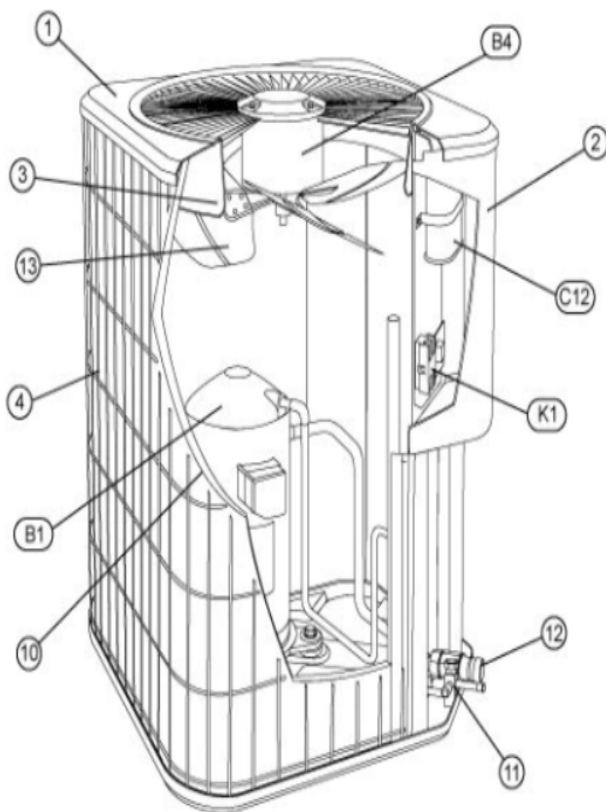

13ACX W/LOUVERED PANELS

13ACX SERIES

Revision Number - 11

*OPTIONAL PARTS-FIELD INSTALLED

| Callout | Name | Quantity | Description |
|---------|---|----------|----------------------------|
| | SWITCH-PRESS Cat #: 84M96 Model/Part #: 100216-01 | 1 | "IN 55+5PSIG,OUT 25+5PSIG" |
| | CAPACITOR-START Cat #: 63A06 Model/Part #: 63A0601 | 1 | "176-216 MFD, 320 VAC" |
| | RELAY-POTENTIAL Cat #: 58327 Model/Part #: P-8-3577 | 1 | SPNC |
| LC KIT | LOSS OF CHARGE KIT Cat #: 84M23 Model/Part #: LB-110135A | 1 | INC NEXT PART |
| ST KIT | START KIT Cat #: 88M91 Model/Part #: LB-31200BAR | 1 | INC NEXT 2 PARTS |

CABINET PARTS

| Callout | Name | Quantity | Description |
|---------|---|----------|-----------------------------|
| | NUT-CAP Cat #: 85M56 Model/Part #: 100094-01 | 4 | TOP PANEL |
| | MESHING-COIL Cat #: 26W30 Model/Part #: 100231-09 | 1 | "36"" X 90"" (CUT OT FIT)" |
| | COVER Cat #: 69J03 Model/Part #: 69J0301 | 1 | SOUND-COMPRESSOR (OPTIONAL) |
| | LEG Cat #: 94J45 Model/Part #: LB-87156A | 1 | BASE(SET OF 4) |
| 1 | PANEL-TOP Cat #: 49W79 Model/Part #: 102076-01 | 1 | PANEL - TOP 24 X 24 |
| 2 | COVER-CONTROL BOX Cat #: 49W76 Model/Part #: 102073-01 | 1 | COVER - CONTROL PANEL |
| 3 | ORIFICE Cat #: 95M53 Model/Part #: 100001-03 | 1 | "18"" |
| 4 | PUSH PIN-MESHING | 6 | PIN-PUSH |