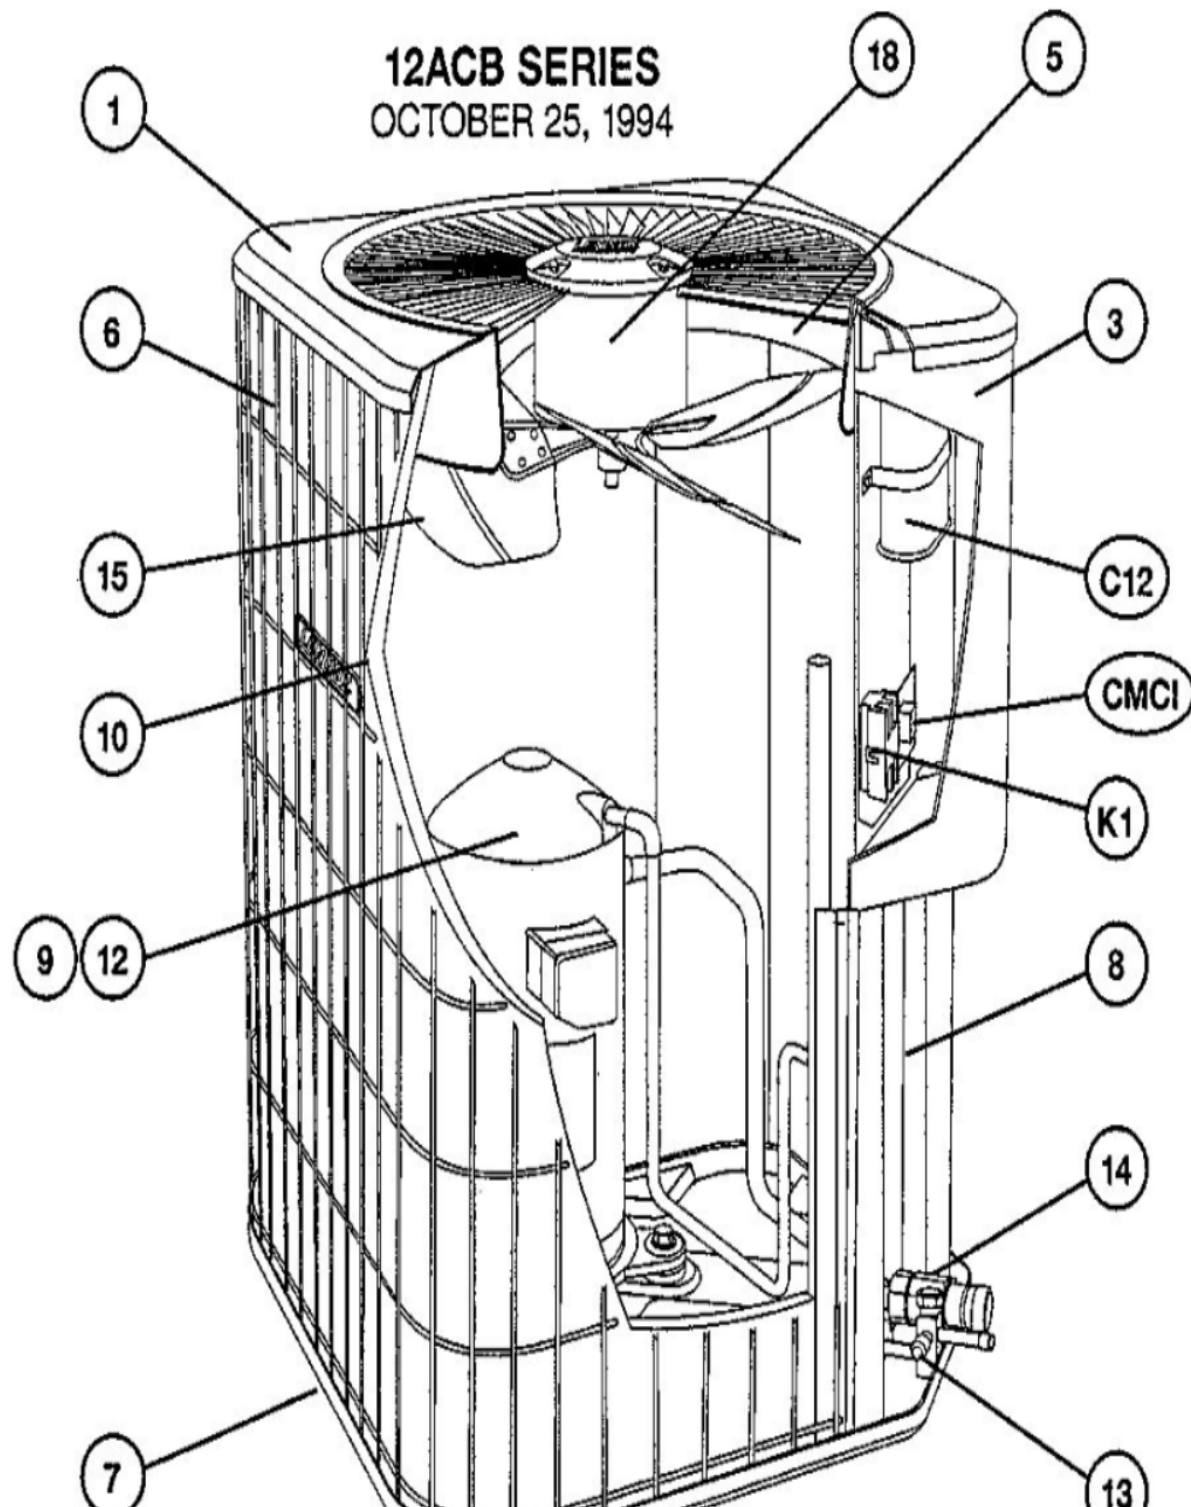

12ACB SERIES
OCTOBER 25, 1994

Revision Number - 4P

*OPTIONAL PARTS-FIELD INSTALLED

Callout	Name	Quantity	Description
	CAPACITOR-START Cat #: 21J29 Model/Part #: 21J2901	1	"270-324MFD,330VAC"
	VALVE-SADDLE Cat #: 65G91 Model/Part #: 65G9101	1	"3/8""
	SWITCH-HI PRESS Cat #: 86H31 Model/Part #: 86H3101	1	OUT 410+10PSIG
	SWITCH-LO PRESS Cat #: 87265 Model/Part #: P-8-10978	1	"IN 55+5PSIG,OUT 25+5PSIG"
	RELAY-POTENTIAL Cat #: 58327 Model/Part #: P-8-3577	1	SPNC
HP KIT	HI PRESS CUTOFF KIT Cat #: 94J46 Model/Part #: LB-87619A	1	INC NEXT 2 PARTS
LC KIT	LOSS OF CHARGE KIT Cat #: 94J47 Model/Part #: LB-87620A	1	INC NEXT 2 PARTS
ST KIT	START-KIT Cat #: 81J69 Model/Part #: LB-31200BW	1	INC NEXT 2 PARTS

CABINET PARTS

Callout	Name	Quantity	Description
	NUT-CAP Cat #: 68J41 Model/Part #: 68J4101	4	TOP PANEL
1	PANEL-TOP Cat #: 37K62 Model/Part #: LB-86264L	1	TOP PANEL 28X28 (BEIGE)
3	COVER-CONTROL BOX Cat #: 37K03 Model/Part #: LB-86268L	1	COVER-CONTROL PANEL (BEIGE)
5	ORIFICE Cat #: 68J47 Model/Part #: 68J4701	1	"22""
6	GUARD- COIL	1	COIL GUARD 36 in.

Callout	Name	Quantity	Description
	Cat #: 41K72 Model/Part #: 41K7201		
7	LEG Cat #: 94J45 Model/Part #: LB-87156A	1	BASE(SET OF 4)
8	COVER Cat #: 32K99 Model/Part #: LB-86272A	1	PATCH PLATE
9	COVER Cat #: 69J03 Model/Part #: 69J0301	1	SOUND- COMPRESSOR

CONTROL PANEL PARTS

Callout	Name	Quantity	Description
C12	CAPACITOR-FAN&RUN Cat #: 49K50 Model/Part #: 49K5001	1	"80+7.5MFD,370VAC(ROUND)"
K1	CONTACTOR-COMP Cat #: 96C86 Model/Part #: 96C8601	1	"SPST,24V"