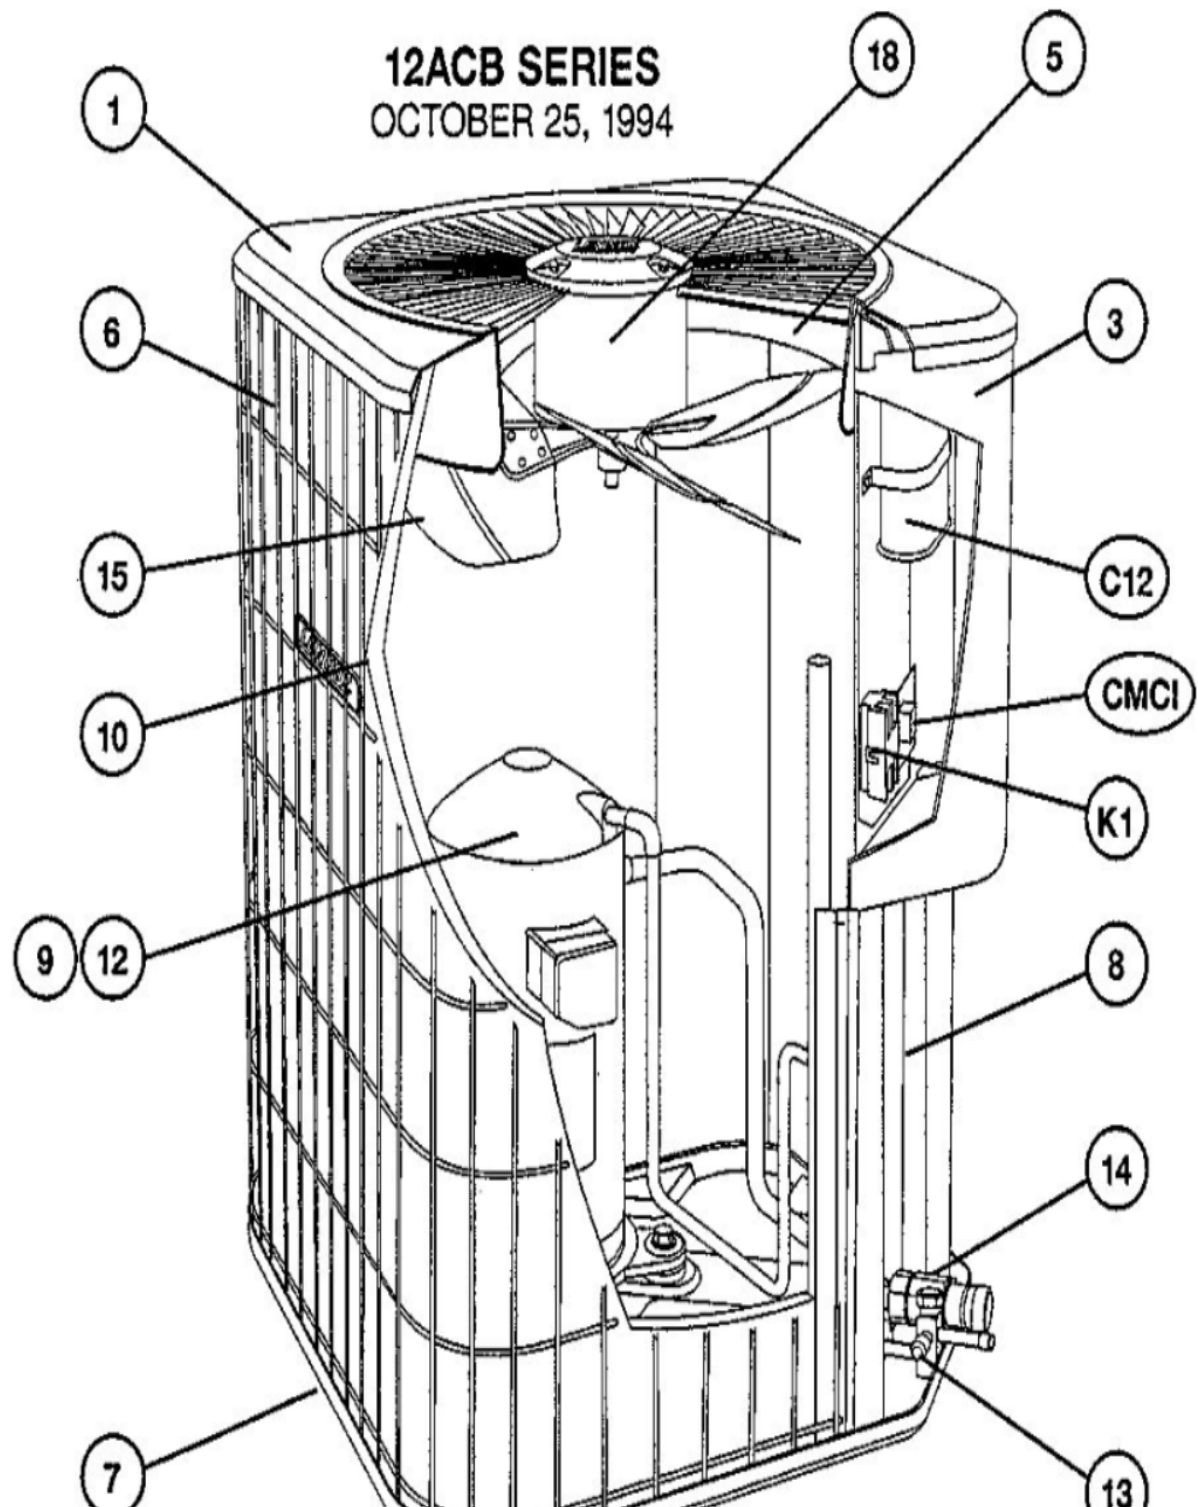

12ACB SERIES
OCTOBER 25, 1994

Revision Number - 3P

*OPTIONAL PARTS-FIELD INSTALLED

Callout	Name	Quantity	Description
	CAPACITOR-START Cat #: 21J29 Model/Part #: 21J2901	1	"270-324MFD,330VAC"
	VALVE-SADDLE Cat #: 65G91 Model/Part #: 65G9101	1	"3/8""
	SWITCH-HI PRESS Cat #: 86H31 Model/Part #: 86H3101	1	OUT 410+10PSIG
	SWITCH-LO PRESS Cat #: 87265 Model/Part #: P-8-10978	1	"IN 55+5PSIG,OUT 25+5PSIG"
	RELAY-POTENTIAL Cat #: 58327 Model/Part #: P-8-3577	1	SPNC
HP KIT	HI PRESS CUTOUT KIT Cat #: 94J46 Model/Part #: LB-87619A	1	INC NEXT 2 PARTS
LC KIT	LOSS OF CHARGE KIT Cat #: 94J47 Model/Part #: LB-87620A	1	INC NEXT 2 PARTS
ST KIT	START-KIT Cat #: 81J69 Model/Part #: LB-31200BW	1	INC NEXT 2 PARTS

CABINET PARTS

Callout	Name	Quantity	Description
	NUT-CAP Cat #: 68J41 Model/Part #: 68J4101	4	TOP PANEL
1	PANEL-TOP Cat #: 37K62 Model/Part #: LB-86264L	1	TOP PANEL 28X28 (BEIGE)
3	COVER-CONTROL BOX Cat #: 37K03 Model/Part #: LB-86268L	1	COVER-CONTROL PANEL (BEIGE)
5	ORIFICE Cat #: 68J47 Model/Part #: 68J4701	1	"22""
6	GUARD- COIL	1	COIL GUARD 36 in.

Callout	Name	Quantity	Description
	Cat #: 41K72 Model/Part #: 41K7201		
7	LEG Cat #: 94J45 Model/Part #: LB-87156A	1	BASE(SET OF 4)
8	COVER Cat #: 32K99 Model/Part #: LB-86272A	1	PATCH PLATE
9	COVER Cat #: 69J03 Model/Part #: 69J0301	1	SOUND- COMPRESSOR

CONTROL PANEL PARTS

Callout	Name	Quantity	Description
C12	CAPACITOR-FAN&RUN Cat #: 49K50 Model/Part #: 49K5001	1	"80+7.5MFD,370VAC(ROUND)"
K1	CONTACTOR Cat #: 68J37 Model/Part #: 68J3701	1	"DPDT,24V"

COOLING PARTS