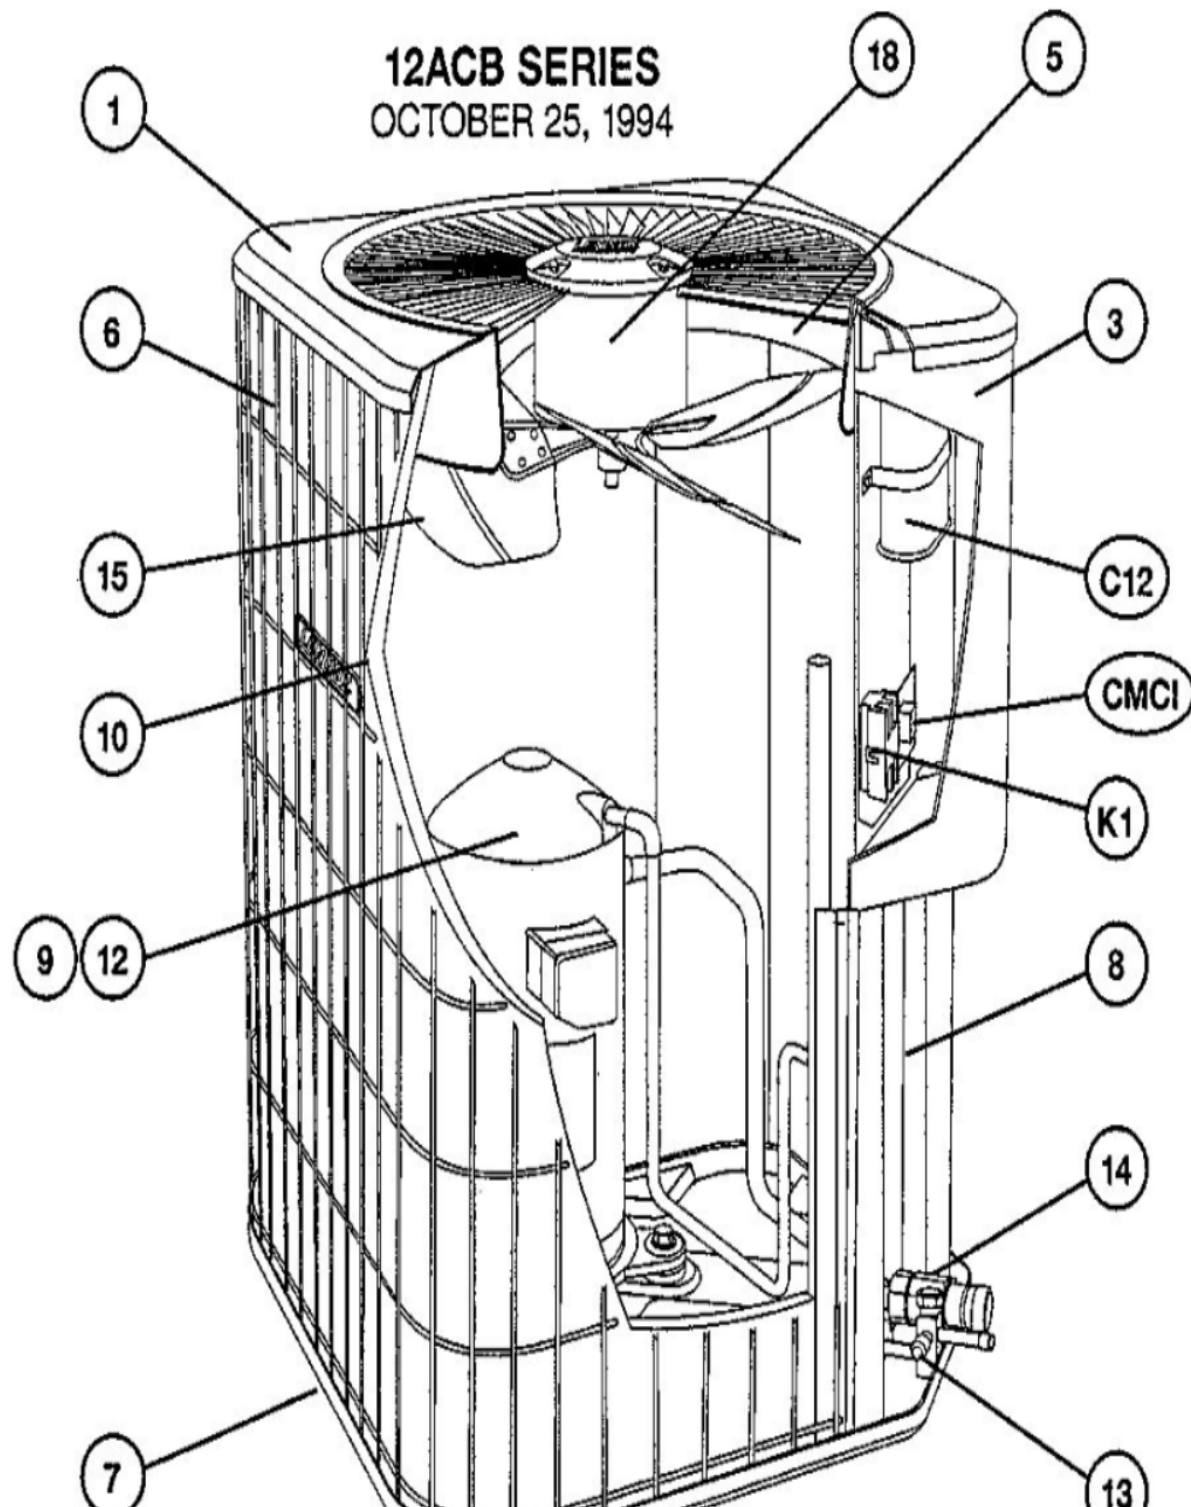

12ACB SERIES
OCTOBER 25, 1994

Revision Number - 4P

*OPTIONAL PARTS-FIELD INSTALLED

Callout	Name	Quantity	Description
	CAPACITOR-START Cat #: 21J29 Model/Part #: 21J2901	1	"270-324MFD,330VAC"
	VALVE-SADDLE Cat #: 65G91 Model/Part #: 65G9101	1	"3/8""
	SWITCH-HI PRESS Cat #: 86H31 Model/Part #: 86H3101	1	OUT 410+10PSIG
	SWITCH-LO PRESS Cat #: 87265 Model/Part #: P-8-10978	1	"IN 55+5PSIG,OUT 25+5PSIG"
	RELAY-POTENTIAL Cat #: 58327 Model/Part #: P-8-3577	1	SPNC
HP KIT	HI PRESS CUTOFF KIT Cat #: 94J46 Model/Part #: LB-87619A	1	INC NEXT 2 PARTS
LC KIT	LOSS OF CHARGE KIT Cat #: 94J47 Model/Part #: LB-87620A	1	INC NEXT 2 PARTS
ST KIT	START-KIT Cat #: 81J69 Model/Part #: LB-31200BW	1	INC NEXT 2 PARTS

CABINET PARTS

Callout	Name	Quantity	Description
	NUT-CAP Cat #: 68J41 Model/Part #: 68J4101	4	TOP PANEL
1	PANEL-TOP Cat #: 37K62 Model/Part #: LB-86264L	1	TOP PANEL 28X28 (BEIGE)
3	COVER-CONTROL BOX Cat #: 37K03 Model/Part #: LB-86268L	1	COVER-CONTROL PANEL (BEIGE)
5	ORIFICE Cat #: 68J47 Model/Part #: 68J4701	1	"22""
6	GUARD- COIL	1	OUTDOOR

Callout	Name	Quantity	Description
	Cat #: 41K72 Model/Part #: 41K7201		
7	LEG Cat #: 94J45 Model/Part #: LB-87156A	1	BASE(SET OF 4)
8	COVER Cat #: 14L32 Model/Part #: LB-93297	1	PATCH PLATE
9	COVER Cat #: 69J03 Model/Part #: 69J0301	1	SOUND- COMPRESSOR