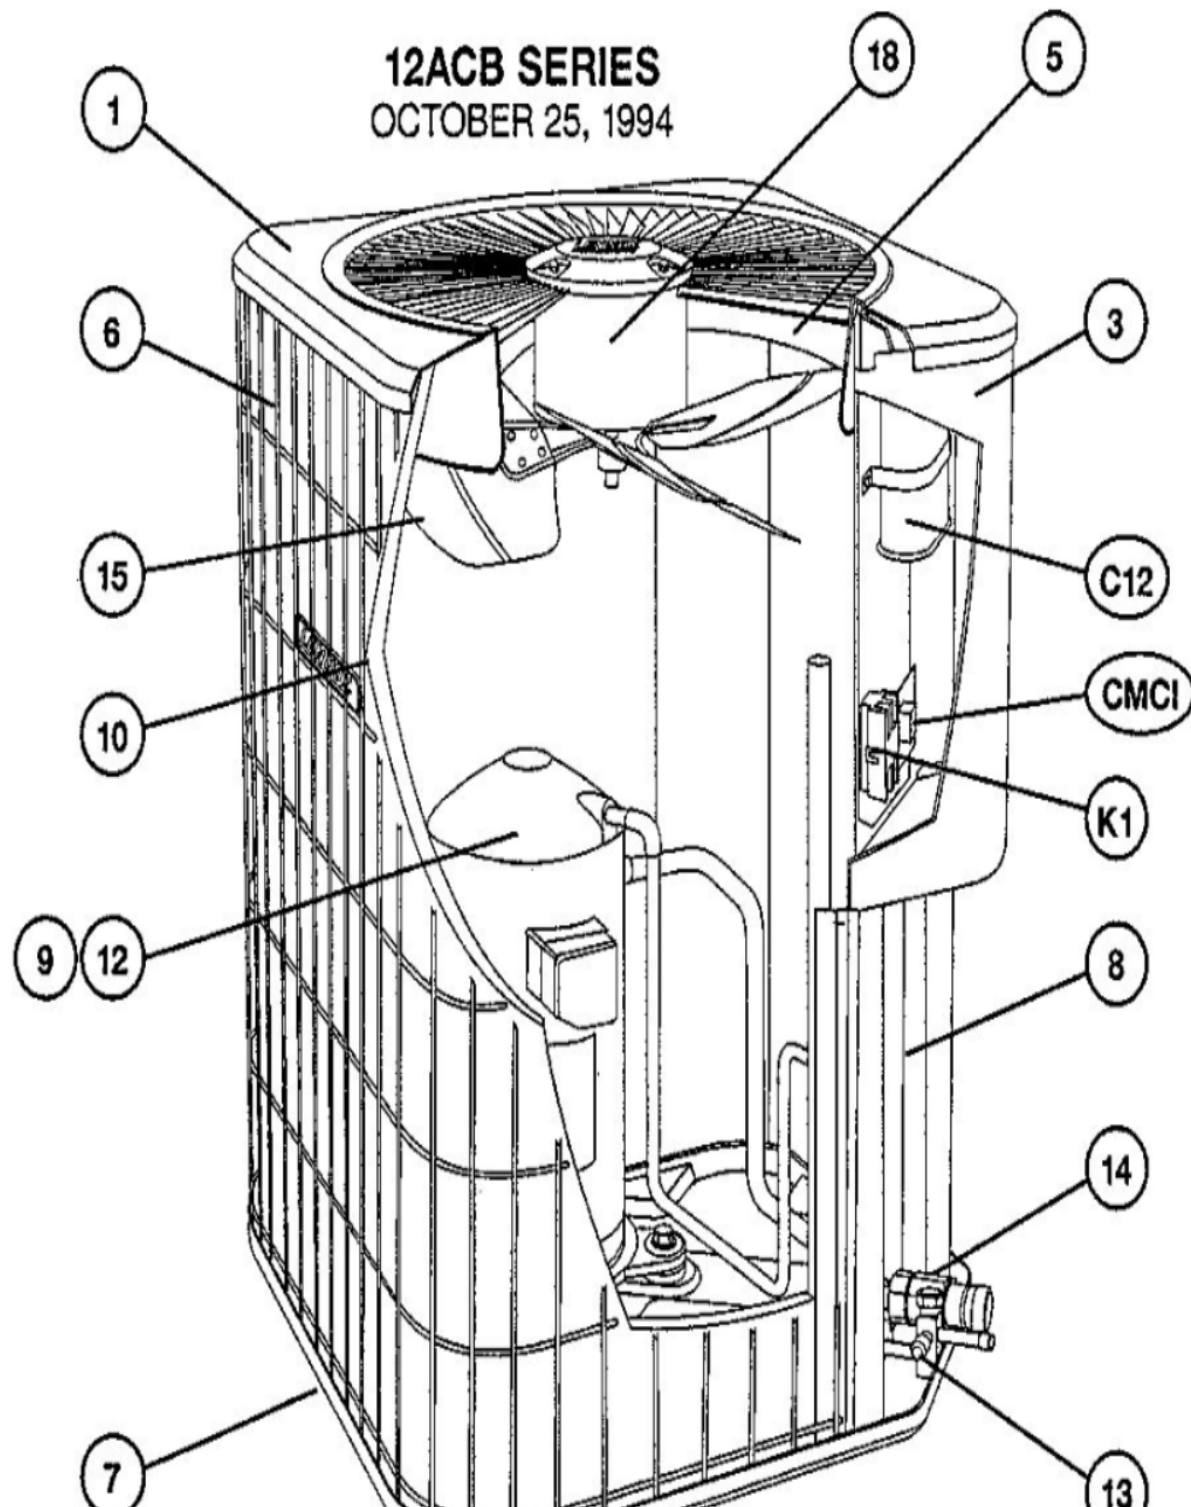

12ACB SERIES
OCTOBER 25, 1994

Revision Number - 3P

*OPTIONAL PARTS-FIELD INSTALLED

Callout	Name	Quantity	Description
	CAPACITOR-START Cat #: 21J29 Model/Part #: 21J2901	1	"270-324MFD,330VAC"
	VALVE-SADDLE Cat #: 65G91 Model/Part #: 65G9101	1	"3/8""
	SWITCH-HI PRESS Cat #: 86H31 Model/Part #: 86H3101	1	OUT 410+10PSIG
	SWITCH-LO PRESS Cat #: 87265 Model/Part #: P-8-10978	1	"IN 55+5PSIG,OUT 25+5PSIG"
	RELAY-POTENTIAL Cat #: 58327 Model/Part #: P-8-3577	1	SPNC
HP KIT	HI PRESS CUTOUT KIT Cat #: 94J46 Model/Part #: LB-87619A	1	INC NEXT 2 PARTS
LC KIT	LOSS OF CHARGE KIT Cat #: 94J47 Model/Part #: LB-87620A	1	INC NEXT 2 PARTS
ST KIT	START-KIT Cat #: 81J69 Model/Part #: LB-31200BW	1	INC NEXT 2 PARTS

CABINET PARTS

Callout	Name	Quantity	Description
	NUT-CAP Cat #: 68J41 Model/Part #: 68J4101	4	TOP PANEL
1	PANEL-TOP Cat #: 37K62 Model/Part #: LB-86264L	1	TOP PANEL 28X28 (BEIGE)
3	COVER-CONTROL BOX Cat #: 37K03 Model/Part #: LB-86268L	1	COVER-CONTROL PANEL (BEIGE)
5	ORIFICE Cat #: 68J47 Model/Part #: 68J4701	1	"22""
6	GUARD- COIL	1	OUTDOOR