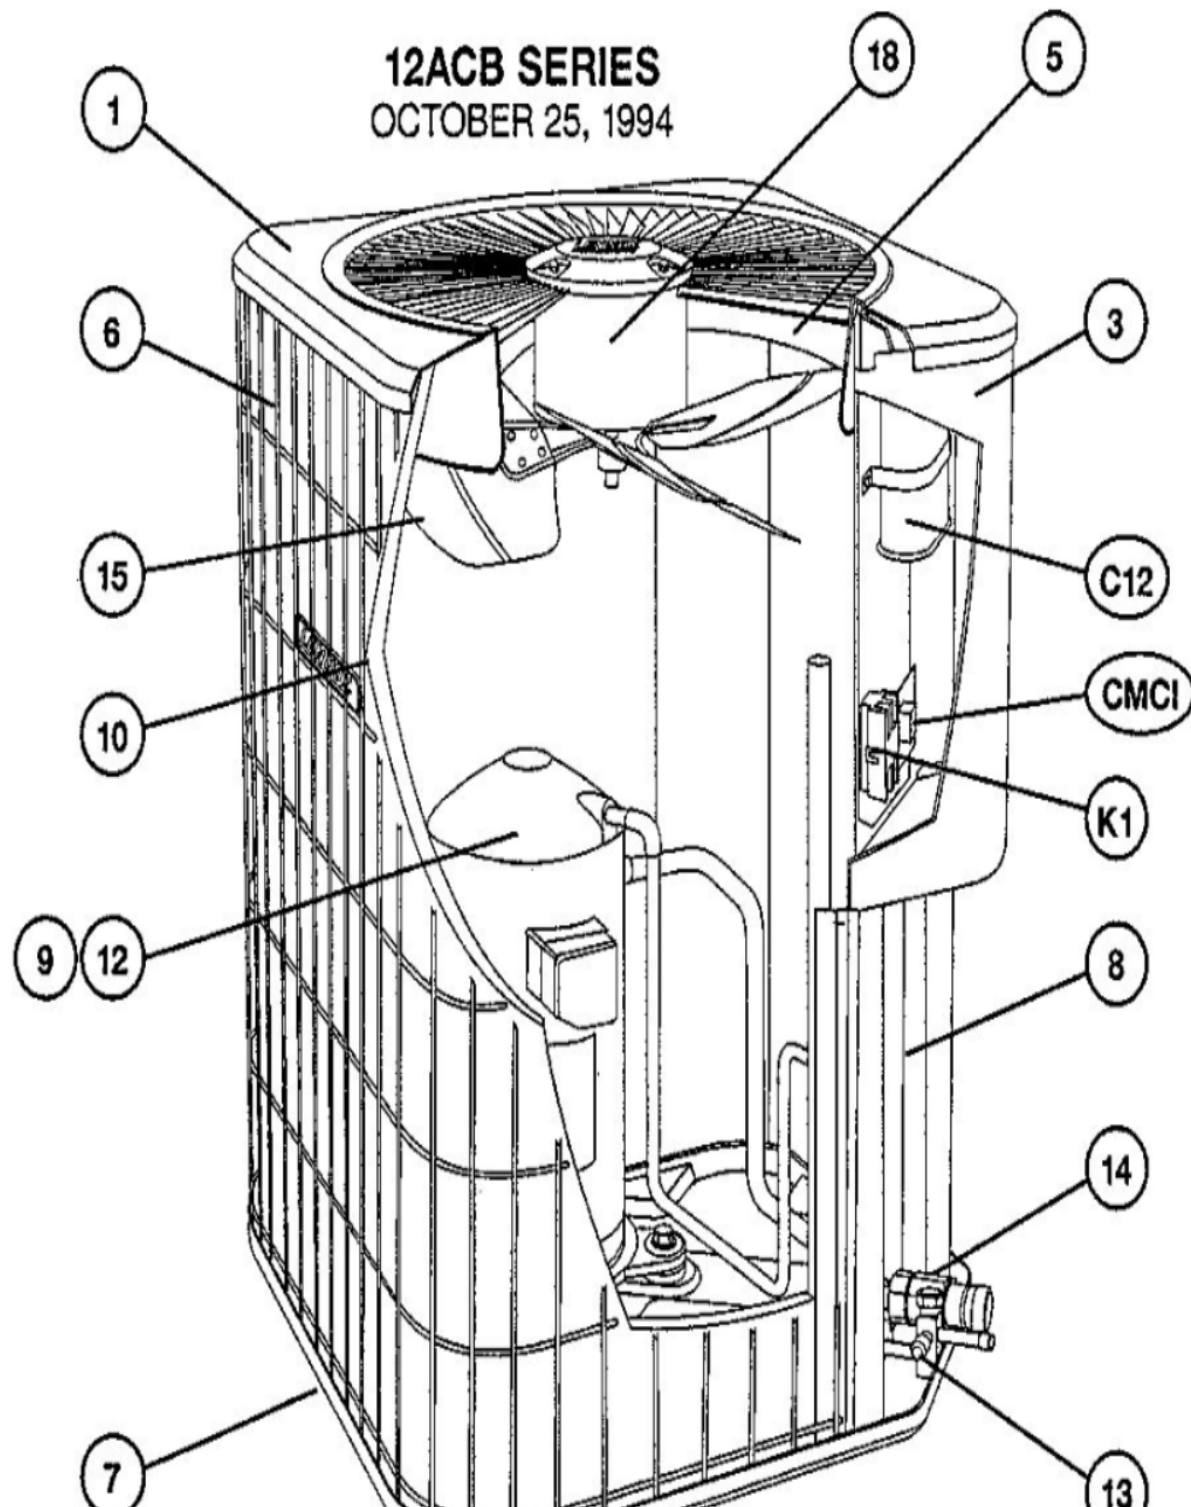

12ACB SERIES
OCTOBER 25, 1994

Revision Number - 5P

*OPTIONAL PARTS-FIELD INSTALLED

Callout	Name	Quantity	Description
	CAPACITOR-START Cat #: 47A60 Model/Part #: 47A6001	1	"88MFD,330VAC"
	VALVE-SADDLE Cat #: 65G91 Model/Part #: 65G9101	1	"3/8""
	SWITCH-HI PRESS Cat #: 86H31 Model/Part #: 86H3101	1	OUT 410+10PSIG
	SWITCH-LO PRESS Cat #: 87265 Model/Part #: P-8-10978	1	"IN 55+5PSIG,OUT 25+5PSIG"
	RELAY-POTENTIAL Cat #: 58327 Model/Part #: P-8-3577	1	SPNC
HP KIT	HI PRESS CUTOFF KIT Cat #: 94J46 Model/Part #: LB-87619A	1	INC NEXT 2 PARTS
LC KIT	LOSS OF CHARGE KIT Cat #: 94J47 Model/Part #: LB-87620A	1	INC NEXT 2 PARTS
ST KIT	START KIT Cat #: 10J42 Model/Part #: 10J42	1	INC NEXT 2 PARTS

CABINET PARTS

Callout	Name	Quantity	Description
	NUT-CAP Cat #: 68J41 Model/Part #: 68J4101	4	TOP PANEL
1	PANEL-TOP Cat #: 26K58 Model/Part #: LB-86265L	1	TOP PANEL (24X24)(BEIGE) (PM)
3	COVER-CONTROL BOX Cat #: 37K03 Model/Part #: LB-86268L	1	COVER-CONTROL PANEL (BEIGE)
5	ORIFICE Cat #: 68J46 Model/Part #: 68J4601	1	"18""
6	GUARD- COIL	1	COIL GUARD 32 in.

Callout	Name	Quantity	Description
	Cat #: 41K71 Model/Part #: 41K7101		
7	LEG Cat #: 94J45 Model/Part #: LB-87156A	1	BASE(SET OF 4)
8	COVER Cat #: 32K99 Model/Part #: LB-86272A	1	PATCH PLATE
9	COVER Cat #: 69J03 Model/Part #: 69J0301	1	SOUND- COMPRESSOR