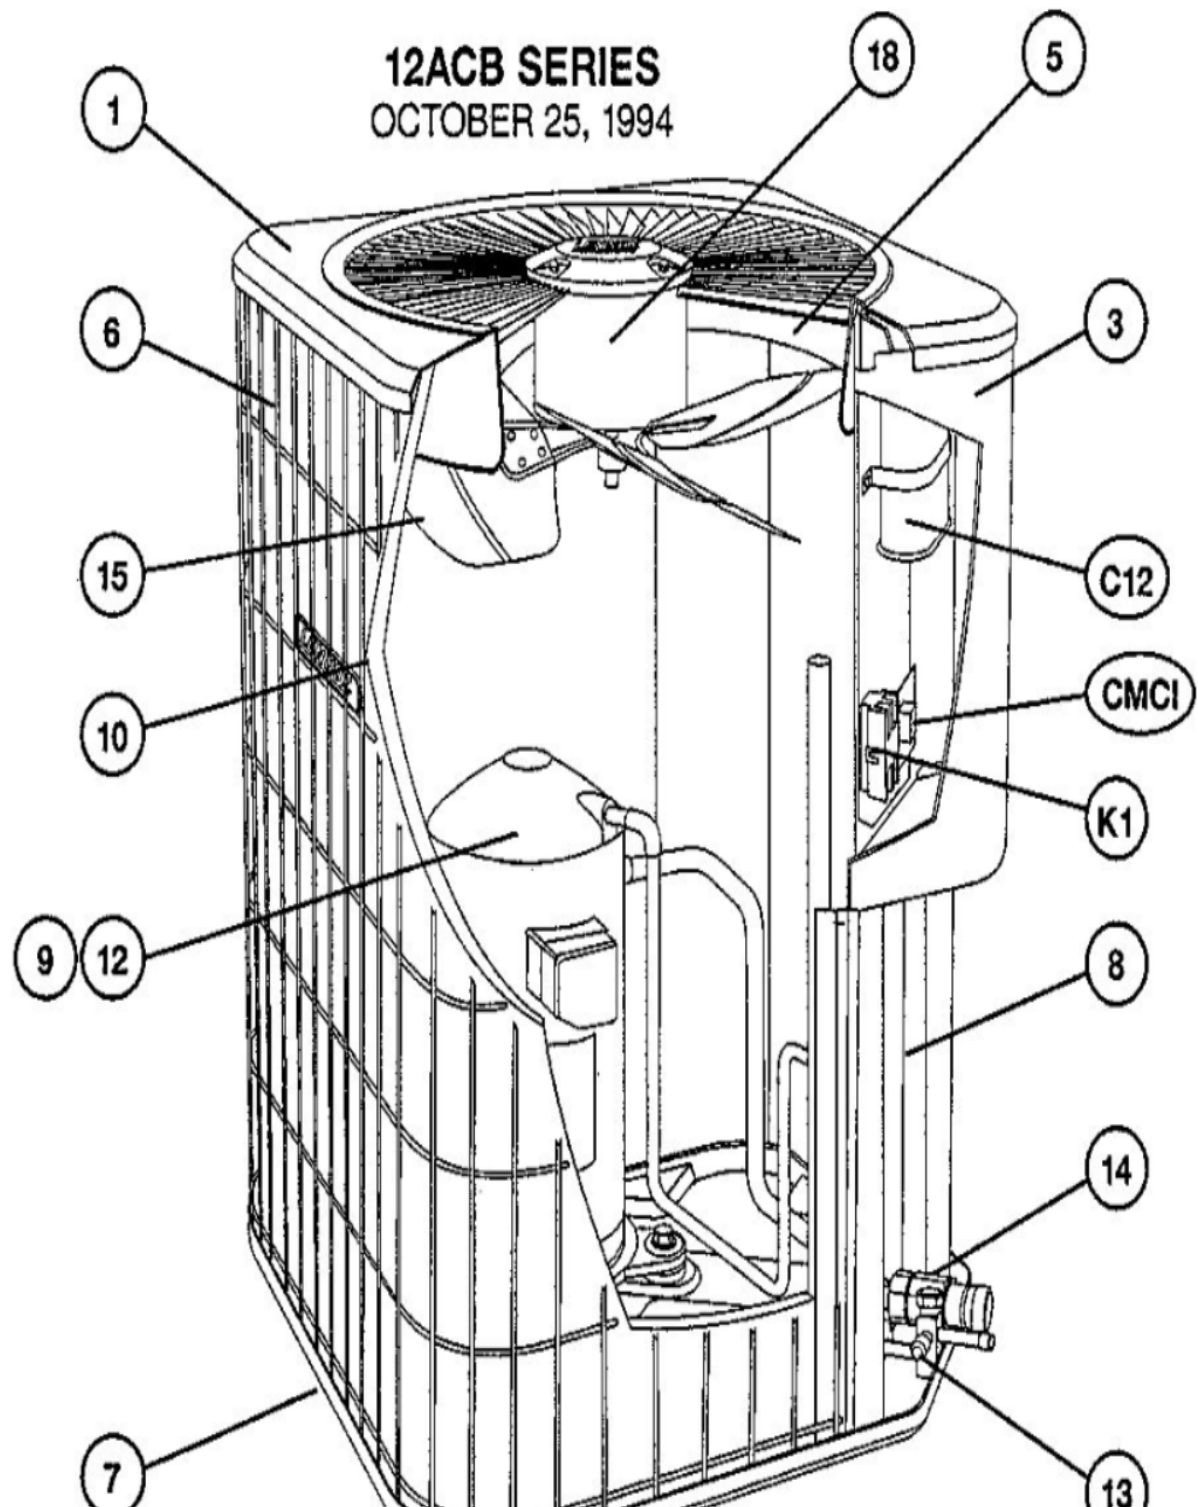

12ACB SERIES
OCTOBER 25, 1994

Revision Number - 4P

*OPTIONAL PARTS-FIELD INSTALLED

Callout	Name	Quantity	Description
	CAPACITOR-START Cat #: 47A60 Model/Part #: 47A6001	1	"88MFD,330VAC"
	VALVE-SADDLE Cat #: 65G91 Model/Part #: 65G9101	1	"3/8""
	SWITCH-HI PRESS Cat #: 86H31 Model/Part #: 86H3101	1	OUT 410+10PSIG
	SWITCH-LO PRESS Cat #: 87265 Model/Part #: P-8-10978	1	"IN 55+5PSIG,OUT 25+5PSIG"
	RELAY-POTENTIAL Cat #: 58327 Model/Part #: P-8-3577	1	SPNC
HP KIT	HI PRESS CUTOFF KIT Cat #: 94J46 Model/Part #: LB-87619A	1	INC NEXT 2 PARTS
LC KIT	LOSS OF CHARGE KIT Cat #: 94J47 Model/Part #: LB-87620A	1	INC NEXT 2 PARTS
ST KIT	START KIT Cat #: 10J42 Model/Part #: 10J42	1	INC NEXT 2 PARTS

CABINET PARTS

Callout	Name	Quantity	Description
	NUT-CAP Cat #: 68J41 Model/Part #: 68J4101	4	TOP PANEL
1	PANEL-TOP Cat #: 26K58 Model/Part #: LB-86265L	1	TOP PANEL (24X24)(BEIGE) (PM)
3	COVER-CONTROL BOX Cat #: 37K03 Model/Part #: LB-86268L	1	COVER-CONTROL PANEL (BEIGE)
5	ORIFICE Cat #: 68J46 Model/Part #: 68J4601	1	"18""
6	GUARD- COIL	1	COIL GUARD 32 in.

Callout	Name	Quantity	Description
	Cat #: 41K71 Model/Part #: 41K7101		
7	LEG Cat #: 94J45 Model/Part #: LB-87156A	1	BASE(SET OF 4)
8	COVER Cat #: 32K99 Model/Part #: LB-86272A	1	PATCH PLATE
9	COVER Cat #: 69J03 Model/Part #: 69J0301	1	SOUND- COMPRESSOR