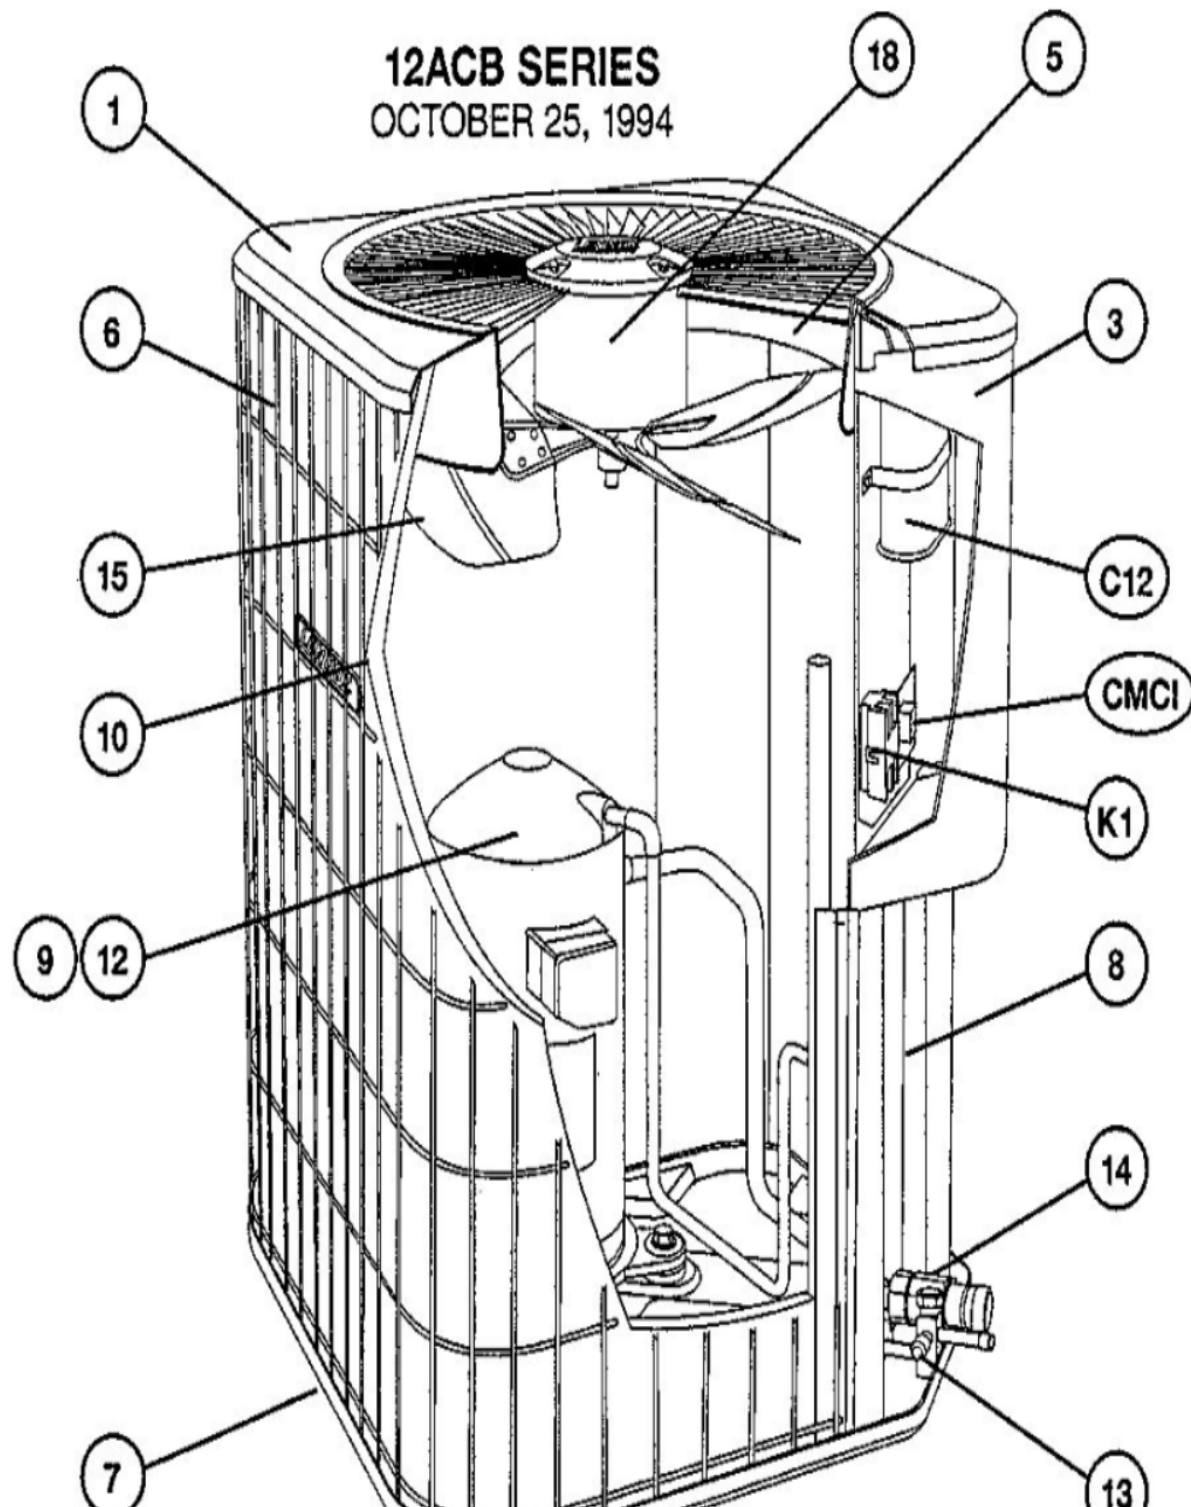

12ACB SERIES
OCTOBER 25, 1994

Revision Number - 1P

*OPTIONAL PARTS-FIELD INSTALLED

Callout	Name	Quantity	Description
	CAPACITOR-START Cat #: 47A60 Model/Part #: 47A6001	1	"88MFD,330VAC"
	VALVE-SADDLE Cat #: 65G91 Model/Part #: 65G9101	1	"3/8"***
	SWITCH-HI PRESS Cat #: 86H31 Model/Part #: 86H3101	1	OUT 410+10PSIG
	SWITCH-LO PRESS Cat #: 87265 Model/Part #: P-8-10978	1	"IN 55+5PSIG,OUT 25+5PSIG"
	RELAY-POTENTIAL Cat #: 58327 Model/Part #: P-8-3577	1	SPNC
HP KIT	HI PRESS CUTOUT KIT Cat #: 94J46 Model/Part #: LB-87619A	1	INC NEXT 2 PARTS
LC KIT	LOSS OF CHARGE KIT Cat #: 94J47 Model/Part #: LB-87620A	1	INC NEXT 2 PARTS
ST KIT	START KIT Cat #: 10J42 Model/Part #: 10J42	1	INC NEXT 2 PARTS

CABINET PARTS

Callout	Name	Quantity	Description
	NUT-CAP Cat #: 68J41 Model/Part #: 68J4101	4	TOP PANEL
1	PANEL-TOP Cat #: 28K04 Model/Part #: LB-86265B	1	TOP PANEL (24X24)(BROWN)
3	COVER-CONTROL BOX Cat #: 37K56 Model/Part #: LB-86268B	1	COVER- CONTROL PANEL (BROWN)
5	ORIFICE Cat #: 68J46 Model/Part #: 68J4601	1	"18"***

CONTROL PANEL PARTS

Callout	Name	Quantity	Description
C12	CAPACITOR-RUN Cat #: 68J08 Model/Part #: 68J0801	1	"60+7.5MFD,370VAC"
CMC1	CONTROL-TIMED OFF Cat #: 47J35 Model/Part #: LB-61378A	1	(TOC1-2)
K1	CONTACTOR Cat #: 68J36 Model/Part #: 68J3601	1	"DPDT,24V"