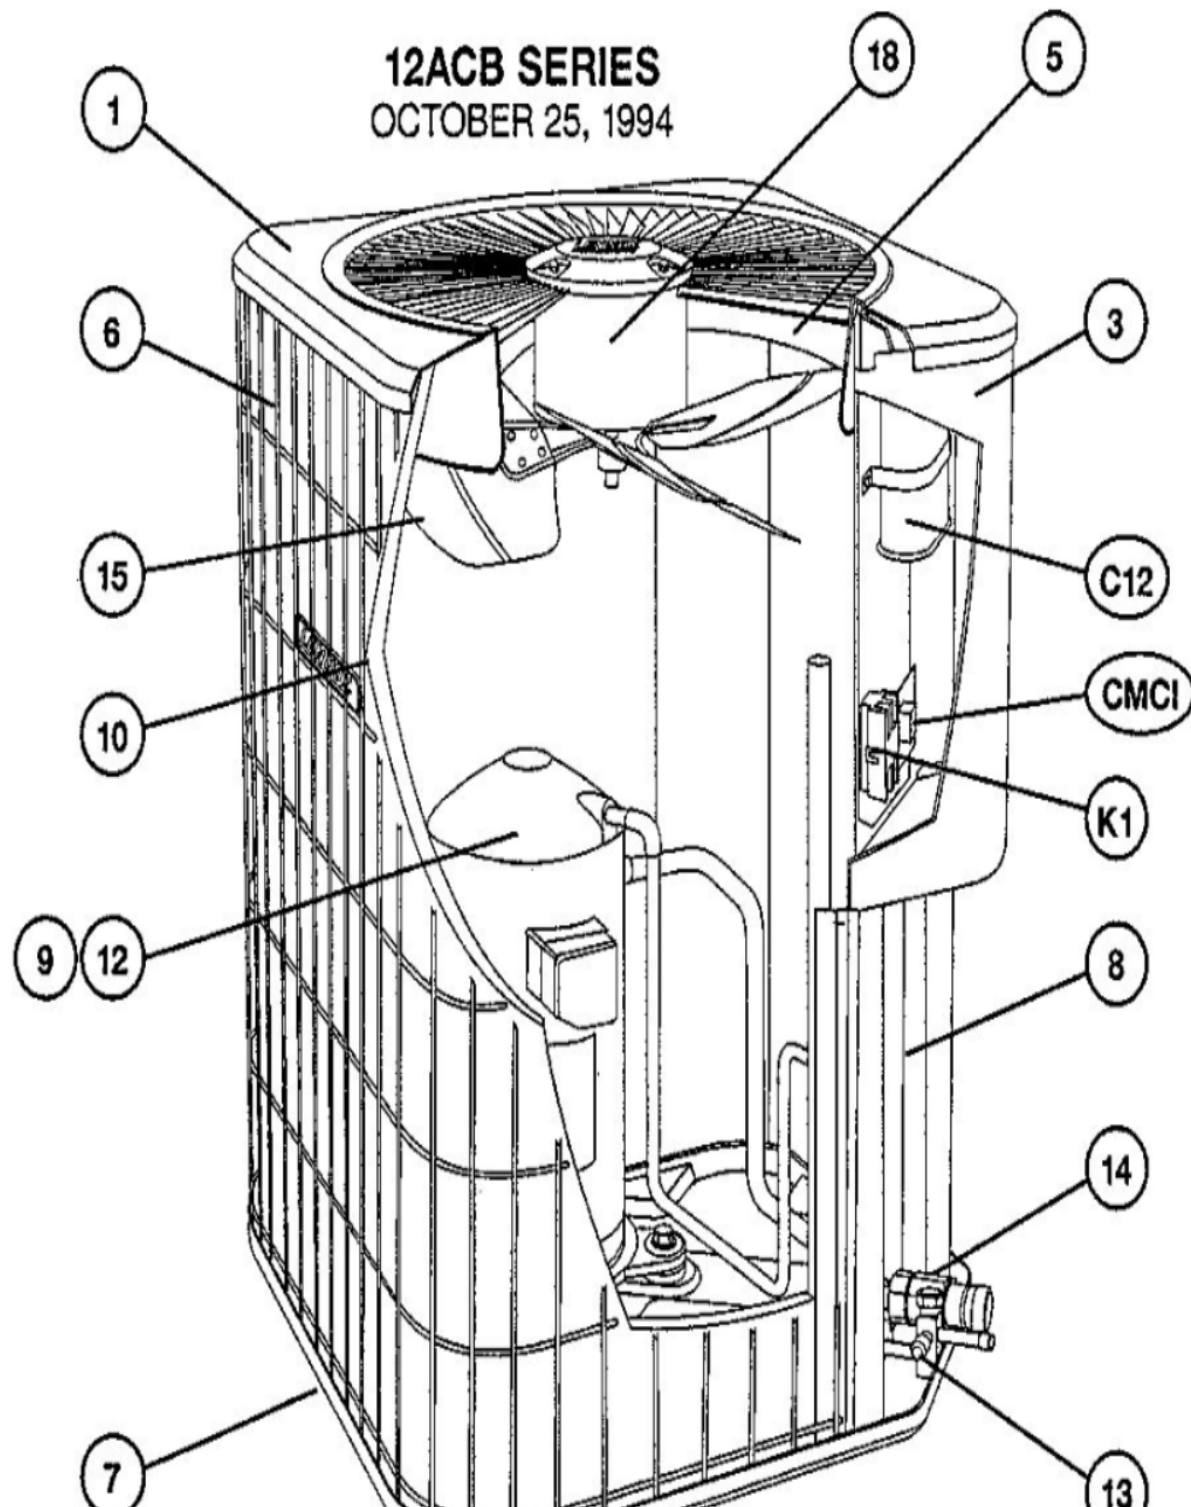

12ACB SERIES
OCTOBER 25, 1994

Revision Number - 2P

*OPTIONAL PARTS-FIELD INSTALLED

Callout	Name	Quantity	Description
	CAPACITOR-START Cat #: 47A60 Model/Part #: 47A6001	1	"88MFD,330VAC"
	VALVE-SADDLE Cat #: 65G91 Model/Part #: 65G9101	1	"3/8" ""
	SWITCH-HI PRESS Cat #: 86H31 Model/Part #: 86H3101	1	OUT 410+10PSIG
	SWITCH-LO PRESS Cat #: 87265 Model/Part #: P-8-10978	1	"IN 55+5PSIG,OUT 25+5PSIG"
	RELAY-POTENTIAL Cat #: 58327 Model/Part #: P-8-3577	1	SPNC
HP KIT	HI PRESS CUTOFF KIT Cat #: 94J46 Model/Part #: LB-87619A	1	INC NEXT 2 PARTS
LC KIT	LOSS OF CHARGE KIT Cat #: 94J47 Model/Part #: LB-87620A	1	INC NEXT 2 PARTS
ST KIT	START KIT Cat #: 10J42 Model/Part #: 10J42	1	INC NEXT 2 PARTS

CABINET PARTS

Callout	Name	Quantity	Description
	NUT-CAP Cat #: 68J41 Model/Part #: 68J4101	4	TOP PANEL
1	PANEL-TOP Cat #: 28K04 Model/Part #: LB-86265B	1	TOP PANEL (24X24)(BROWN)
3	COVER-CONTROL BOX Cat #: 37K56 Model/Part #: LB-86268B	1	COVER- CONTROL PANEL (BROWN)
5	ORIFICE Cat #: 68J46 Model/Part #: 68J4601	1	"18" ""