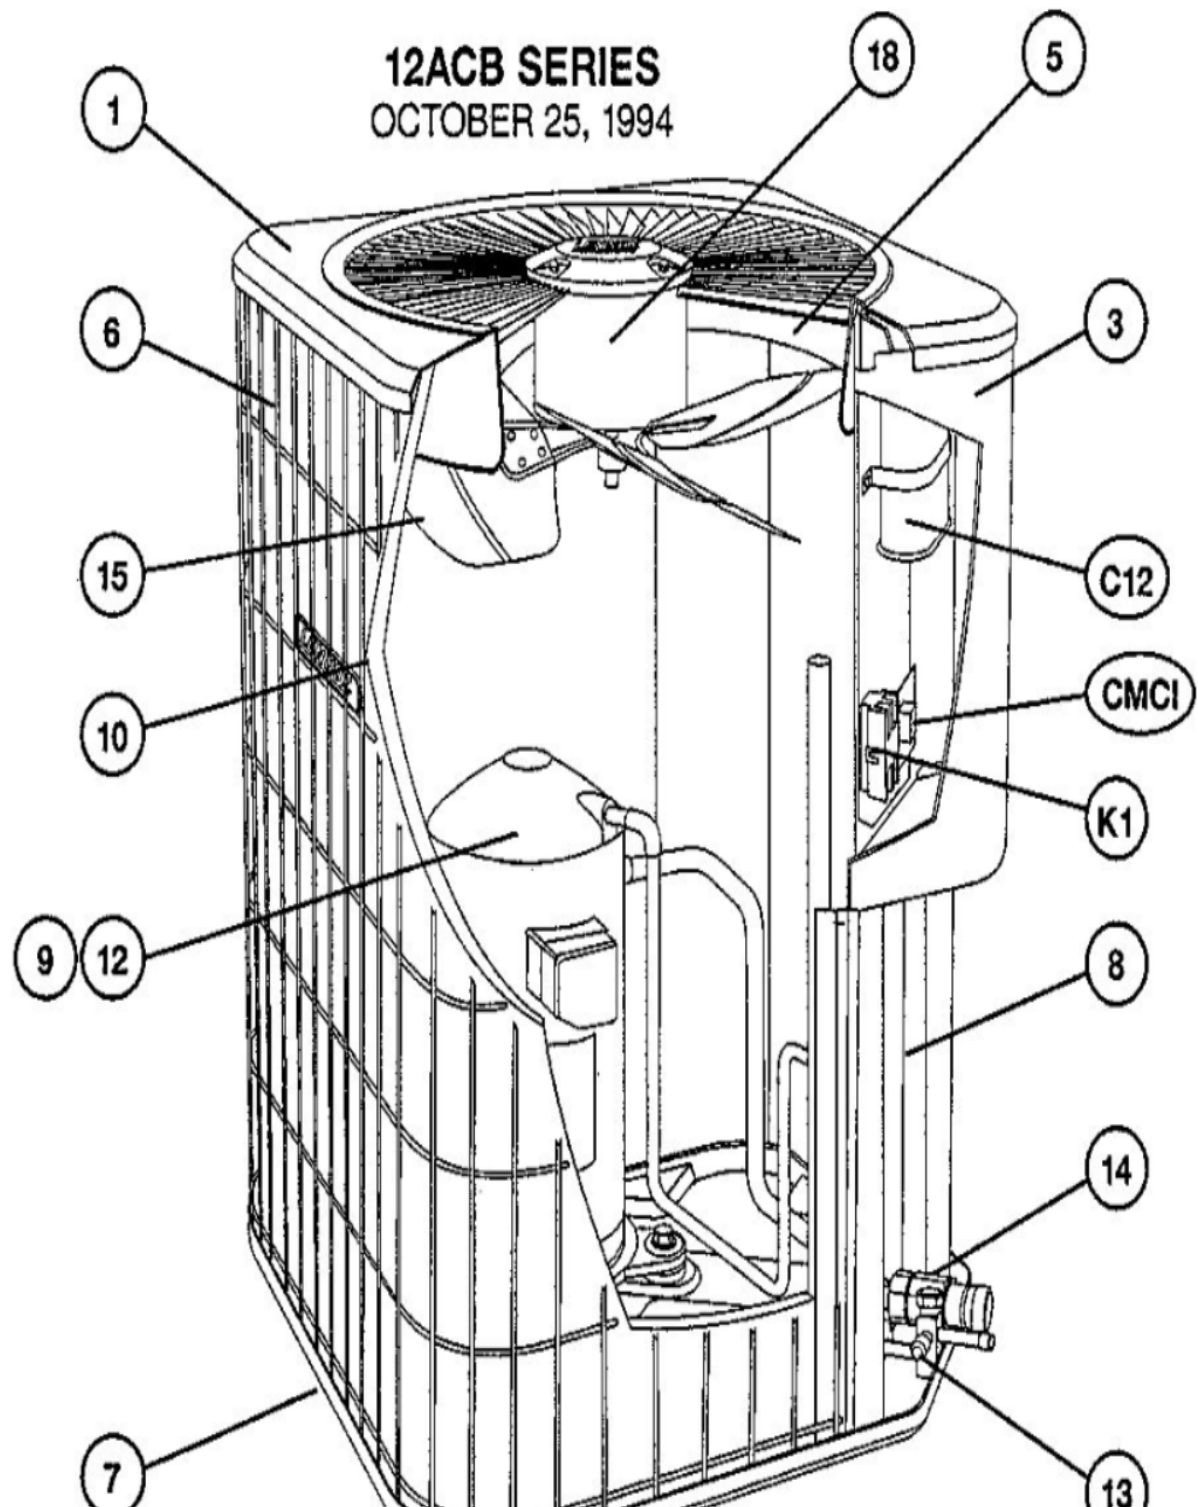

12ACB SERIES
OCTOBER 25, 1994

Revision Number - 1P

*OPTIONAL PARTS-FIELD INSTALLED

Callout	Name	Quantity	Description
	CAPACITOR-START Cat #: 47A60 Model/Part #: 47A6001	1	"88MFD,330VAC"
	VALVE-SADDLE Cat #: 65G91 Model/Part #: 65G9101	1	"3/8" ""
	SWITCH-HI PRESS Cat #: 86H31 Model/Part #: 86H3101	1	OUT 410+10PSIG
	SWITCH-LO PRESS Cat #: 87265 Model/Part #: P-8-10978	1	"IN 55+5PSIG,OUT 25+5PSIG"
	RELAY-POTENTIAL Cat #: 58327 Model/Part #: P-8-3577	1	SPNC
HP KIT	HI PRESS CUTOUT KIT Cat #: 94J46 Model/Part #: LB-87619A	1	INC NEXT 2 PARTS
LC KIT	LOSS OF CHARGE KIT Cat #: 94J47 Model/Part #: LB-87620A	1	INC NEXT 2 PARTS
ST KIT	START KIT Cat #: 10J42 Model/Part #: 10J42	1	INC NEXT 2 PARTS

CABINET PARTS

Callout	Name	Quantity	Description
	NUT-CAP Cat #: 68J41 Model/Part #: 68J4101	4	TOP PANEL
1	PANEL-TOP Cat #: 28K04 Model/Part #: LB-86265B	1	TOP PANEL (24X24)(BROWN)
3	COVER-CONTROL BOX Cat #: 37K56 Model/Part #: LB-86268B	1	COVER- CONTROL PANEL (BROWN)
5	ORIFICE Cat #: 68J46 Model/Part #: 68J4601	1	"18" ""