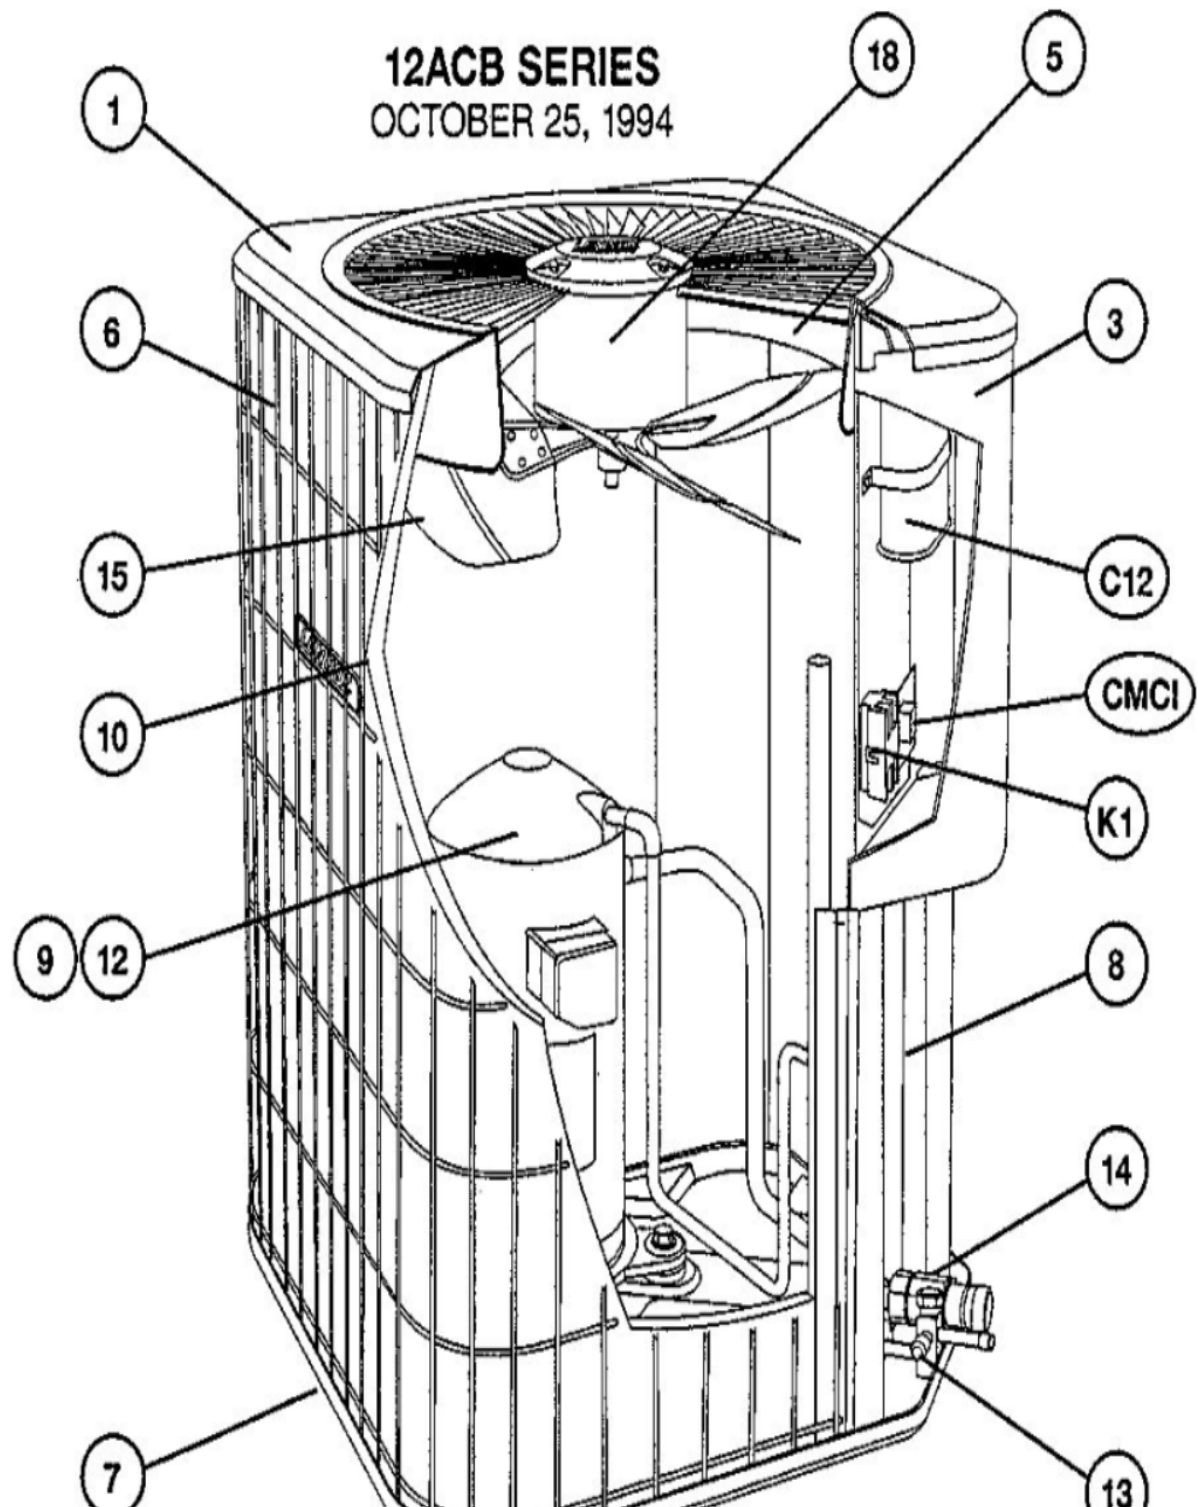

12ACB SERIES
OCTOBER 25, 1994

Revision Number - 4P

*OPTIONAL PARTS-FIELD INSTALLED

Callout	Name	Quantity	Description
	CAPACITOR-START Cat #: 47A60 Model/Part #: 47A6001	1	"88MFD,330VAC"
	VALVE-SADDLE Cat #: 65G91 Model/Part #: 65G9101	1	"3/8""
	SWITCH-HI PRESS Cat #: 86H31 Model/Part #: 86H3101	1	OUT 410+10PSIG
	SWITCH-LO PRESS Cat #: 87265 Model/Part #: P-8-10978	1	"IN 55+5PSIG,OUT 25+5PSIG"
	RELAY-POTENTIAL Cat #: 58327 Model/Part #: P-8-3577	1	SPNC
HP KIT	HI PRESS CUTOFF KIT Cat #: 94J46 Model/Part #: LB-87619A	1	INC NEXT 2 PARTS
LC KIT	LOSS OF CHARGE KIT Cat #: 94J47 Model/Part #: LB-87620A	1	INC NEXT 2 PARTS
ST KIT	START KIT Cat #: 10J42 Model/Part #: 10J42	1	INC NEXT 2 PARTS

CABINET PARTS

Callout	Name	Quantity	Description
	NUT-CAP Cat #: 68J41 Model/Part #: 68J4101	4	TOP PANEL
1	PANEL-TOP Cat #: 26K58 Model/Part #: LB-86265L	1	TOP PANEL (24X24)(BEIGE) (PM)
3	COVER-CONTROL BOX Cat #: 37K03 Model/Part #: LB-86268L	1	COVER-CONTROL PANEL (BEIGE)
5	ORIFICE Cat #: 68J46 Model/Part #: 68J4601	1	"18""
6	GUARD- COIL	1	COIL GUARD 32 in.

Callout	Name	Quantity	Description
	Cat #: 41K71 Model/Part #: 41K7101		
7	LEG Cat #: 94J45 Model/Part #: LB-87156A	1	BASE(SET OF 4)
8	COVER Cat #: 32K99 Model/Part #: LB-86272A	1	PATCH PLATE
9	COVER Cat #: 69J03 Model/Part #: 69J0301	1	SOUND- COMPRESSOR

CONTROL PANEL PARTS

Callout	Name	Quantity	Description
C12	CAPACITOR-FAN&RUN Cat #: 53H29 Model/Part #: 39H8301	1	"45+5MFD,370VAC(OVAL)"
K1	CONTACTOR Cat #: 68J36 Model/Part #: 68J3601	1	"DPDT,24V"

COOLING PARTS