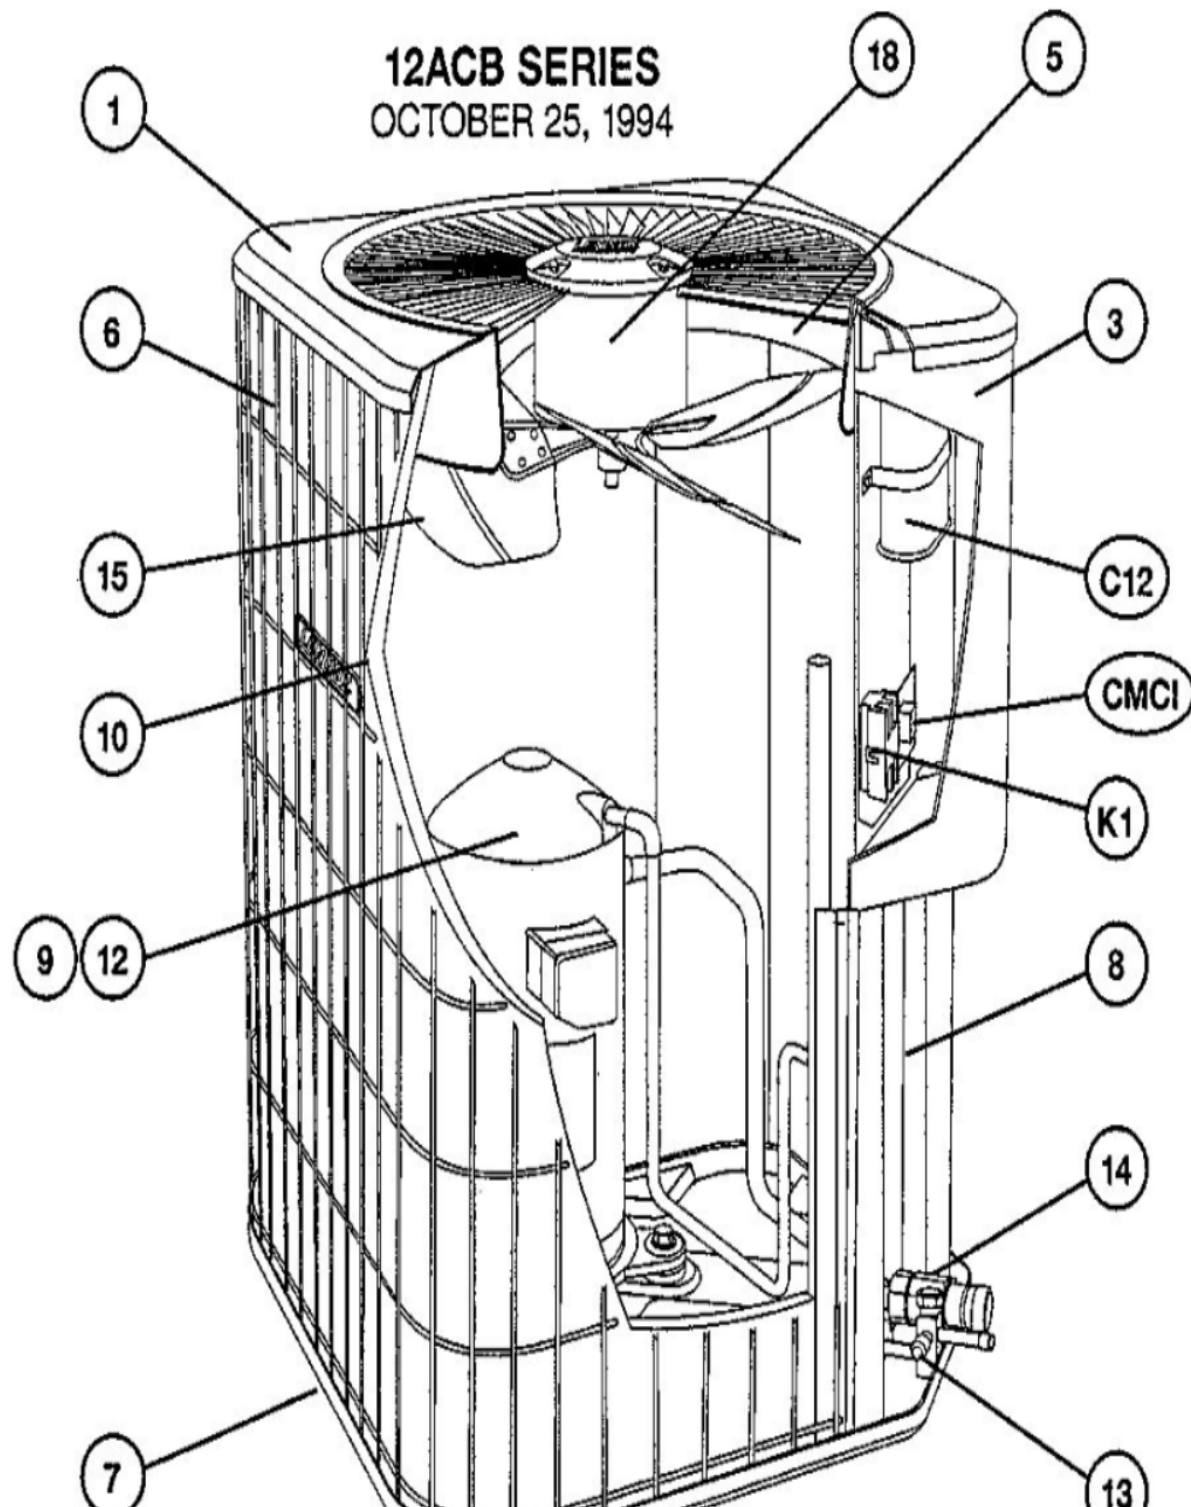

12ACB SERIES
OCTOBER 25, 1994

Revision Number - 3P

*OPTIONAL PARTS-FIELD INSTALLED

Callout	Name	Quantity	Description
	CAPACITOR-START Cat #: 47A60 Model/Part #: 47A6001	1	"88MFD,330VAC"
	VALVE-SADDLE Cat #: 65G91 Model/Part #: 65G9101	1	"3/8""
	SWITCH-HI PRESS Cat #: 86H31 Model/Part #: 86H3101	1	OUT 410+10PSIG
	SWITCH-LO PRESS Cat #: 87265 Model/Part #: P-8-10978	1	"IN 55+5PSIG,OUT 25+5PSIG"
	RELAY-POTENTIAL Cat #: 58327 Model/Part #: P-8-3577	1	SPNC
HP KIT	HI PRESS CUTOFF KIT Cat #: 94J46 Model/Part #: LB-87619A	1	INC NEXT 2 PARTS
LC KIT	LOSS OF CHARGE KIT Cat #: 94J47 Model/Part #: LB-87620A	1	INC NEXT 2 PARTS
ST KIT	START KIT Cat #: 10J42 Model/Part #: 10J42	1	INC NEXT 2 PARTS

CABINET PARTS

Callout	Name	Quantity	Description
	NUT-CAP Cat #: 68J41 Model/Part #: 68J4101	4	TOP PANEL
1	PANEL-TOP Cat #: 26K58 Model/Part #: LB-86265L	1	TOP PANEL (24X24)(BEIGE) (PM)
3	COVER-CONTROL BOX Cat #: 37K03 Model/Part #: LB-86268L	1	COVER-CONTROL PANEL (BEIGE)
5	ORIFICE Cat #: 68J46 Model/Part #: 68J4601	1	"18""
6	GUARD- COIL	1	COIL GUARD 32 in.

Callout	Name	Quantity	Description
	Cat #: 41K71 Model/Part #: 41K7101		
7	LEG Cat #: 94J45 Model/Part #: LB-87156A	1	BASE(SET OF 4)
8	COVER Cat #: 32K99 Model/Part #: LB-86272A	1	PATCH PLATE
9	COVER Cat #: 69J03 Model/Part #: 69J0301	1	SOUND- COMPRESSOR

CONTROL PANEL PARTS

Callout	Name	Quantity	Description
C12	CAPACITOR-FAN&RUN Cat #: 53H29 Model/Part #: 39H8301	1	"45+5MFD,370VAC(OVAL)"
CMC1	CONTROL-TIMED OFF Cat #: 47J35 Model/Part #: LB-61378A	1	(TOC1-2)
K1	CONTACTOR Cat #: 68J36 Model/Part #: 68J3601	1	"DPDT,24V"