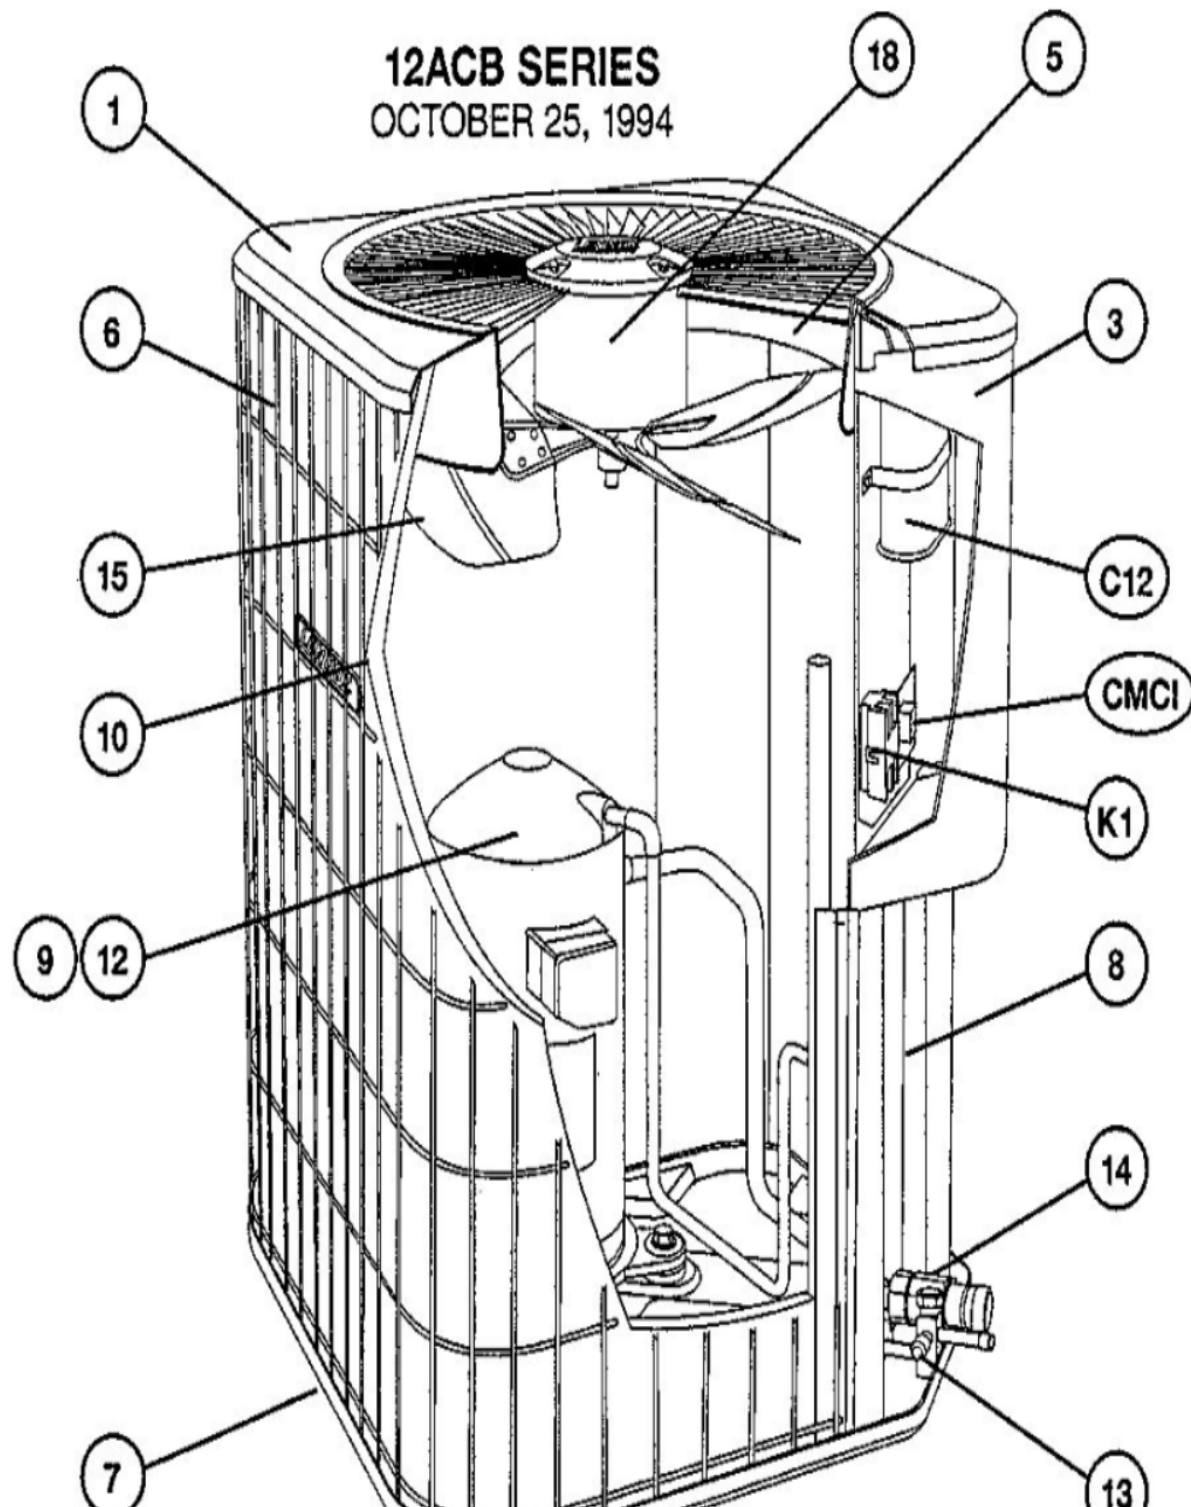

12ACB SERIES
OCTOBER 25, 1994

Revision Number - 2P

*OPTIONAL PARTS-FIELD INSTALLED

Callout	Name	Quantity	Description
	CAPACITOR-START Cat #: 47A60 Model/Part #: 47A6001	1	"88MFD,330VAC"
	VALVE-SADDLE Cat #: 65G91 Model/Part #: 65G9101	1	"3/8""
	SWITCH-HI PRESS Cat #: 86H31 Model/Part #: 86H3101	1	OUT 410+10PSIG
	SWITCH-LO PRESS Cat #: 87265 Model/Part #: P-8-10978	1	"IN 55+5PSIG,OUT 25+5PSIG"
	RELAY-POTENTIAL Cat #: 58327 Model/Part #: P-8-3577	1	SPNC
HP KIT	HI PRESS CUTOUT KIT Cat #: 94J46 Model/Part #: LB-87619A	1	INC NEXT 2 PARTS
LC KIT	LOSS OF CHARGE KIT Cat #: 94J47 Model/Part #: LB-87620A	1	INC NEXT 2 PARTS
ST KIT	START KIT Cat #: 10J42 Model/Part #: 10J42	1	INC NEXT 2 PARTS

CABINET PARTS

Callout	Name	Quantity	Description
	NUT-CAP Cat #: 68J41 Model/Part #: 68J4101	4	TOP PANEL
1	PANEL-TOP Cat #: 28K04 Model/Part #: LB-86265B	1	TOP PANEL (24X24)(BROWN)
3	COVER-CONTROL BOX Cat #: 37K56 Model/Part #: LB-86268B	1	COVER- CONTROL PANEL (BROWN)
5	ORIFICE Cat #: 68J46 Model/Part #: 68J4601	1	"18""

CONTROL PANEL PARTS

Callout	Name	Quantity	Description
C12	CAPACITOR-FAN&RUN Cat #: 53H29 Model/Part #: 39H8301	1	"45+5MFD,370VAC(OVAL)"
CMC1	CONTROL-TIMED OFF Cat #: 47J35 Model/Part #: LB-61378A	1	(TOC1-2)
K1	CONTACTOR Cat #: 68J36 Model/Part #: 68J3601	1	"DPDT,24V"