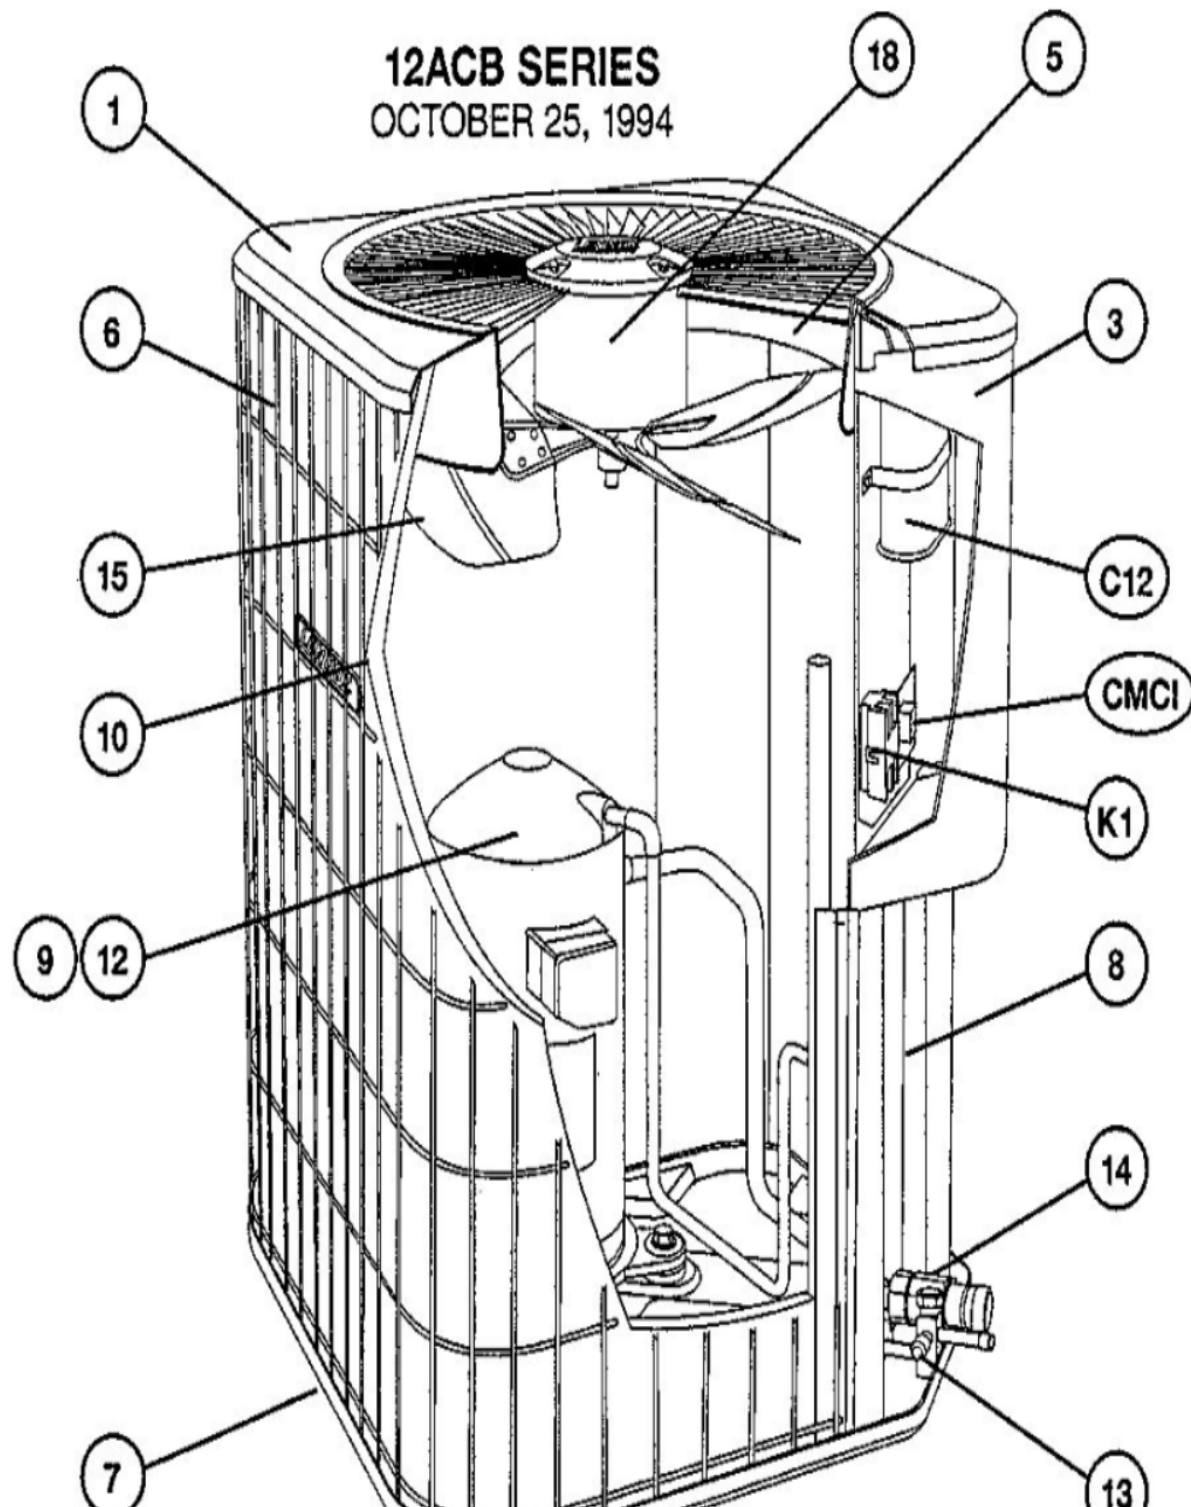

12ACB SERIES
OCTOBER 25, 1994

Revision Number - 1P

*OPTIONAL PARTS-FIELD INSTALLED

Callout	Name	Quantity	Description
	CAPACITOR-START Cat #: 47A60 Model/Part #: 47A6001	1	"88MFD,330VAC"
	VALVE-SADDLE Cat #: 65G91 Model/Part #: 65G9101	1	"3/8""
	SWITCH-HI PRESS Cat #: 86H31 Model/Part #: 86H3101	1	OUT 410+10PSIG
	SWITCH-LO PRESS Cat #: 87265 Model/Part #: P-8-10978	1	"IN 55+5PSIG,OUT 25+5PSIG"
	RELAY-POTENTIAL Cat #: 58327 Model/Part #: P-8-3577	1	SPNC
HP KIT	HI PRESS CUTOUT KIT Cat #: 94J46 Model/Part #: LB-87619A	1	INC NEXT 2 PARTS
LC KIT	LOSS OF CHARGE KIT Cat #: 94J47 Model/Part #: LB-87620A	1	INC NEXT 2 PARTS
ST KIT	START KIT Cat #: 10J42 Model/Part #: 10J42	1	INC NEXT 2 PARTS

CABINET PARTS

Callout	Name	Quantity	Description
	NUT-CAP Cat #: 68J41 Model/Part #: 68J4101	4	TOP PANEL
1	PANEL-TOP Cat #: 28K04 Model/Part #: LB-86265B	1	TOP PANEL (24X24)(BROWN)
3	COVER-CONTROL BOX Cat #: 37K56 Model/Part #: LB-86268B	1	COVER- CONTROL PANEL (BROWN)
5	ORIFICE Cat #: 68J46 Model/Part #: 68J4601	1	"18""

CONTROL PANEL PARTS

Callout	Name	Quantity	Description
C12	CAPACITOR-FAN&RUN Cat #: 53H29 Model/Part #: 39H8301	1	"45+5MFD,370VAC(OVAL)"
CMC1	CONTROL-TIMED OFF Cat #: 47J35 Model/Part #: LB-61378A	1	(TOC1-2)
K1	CONTACTOR Cat #: 68J36 Model/Part #: 68J3601	1	"DPDT,24V"