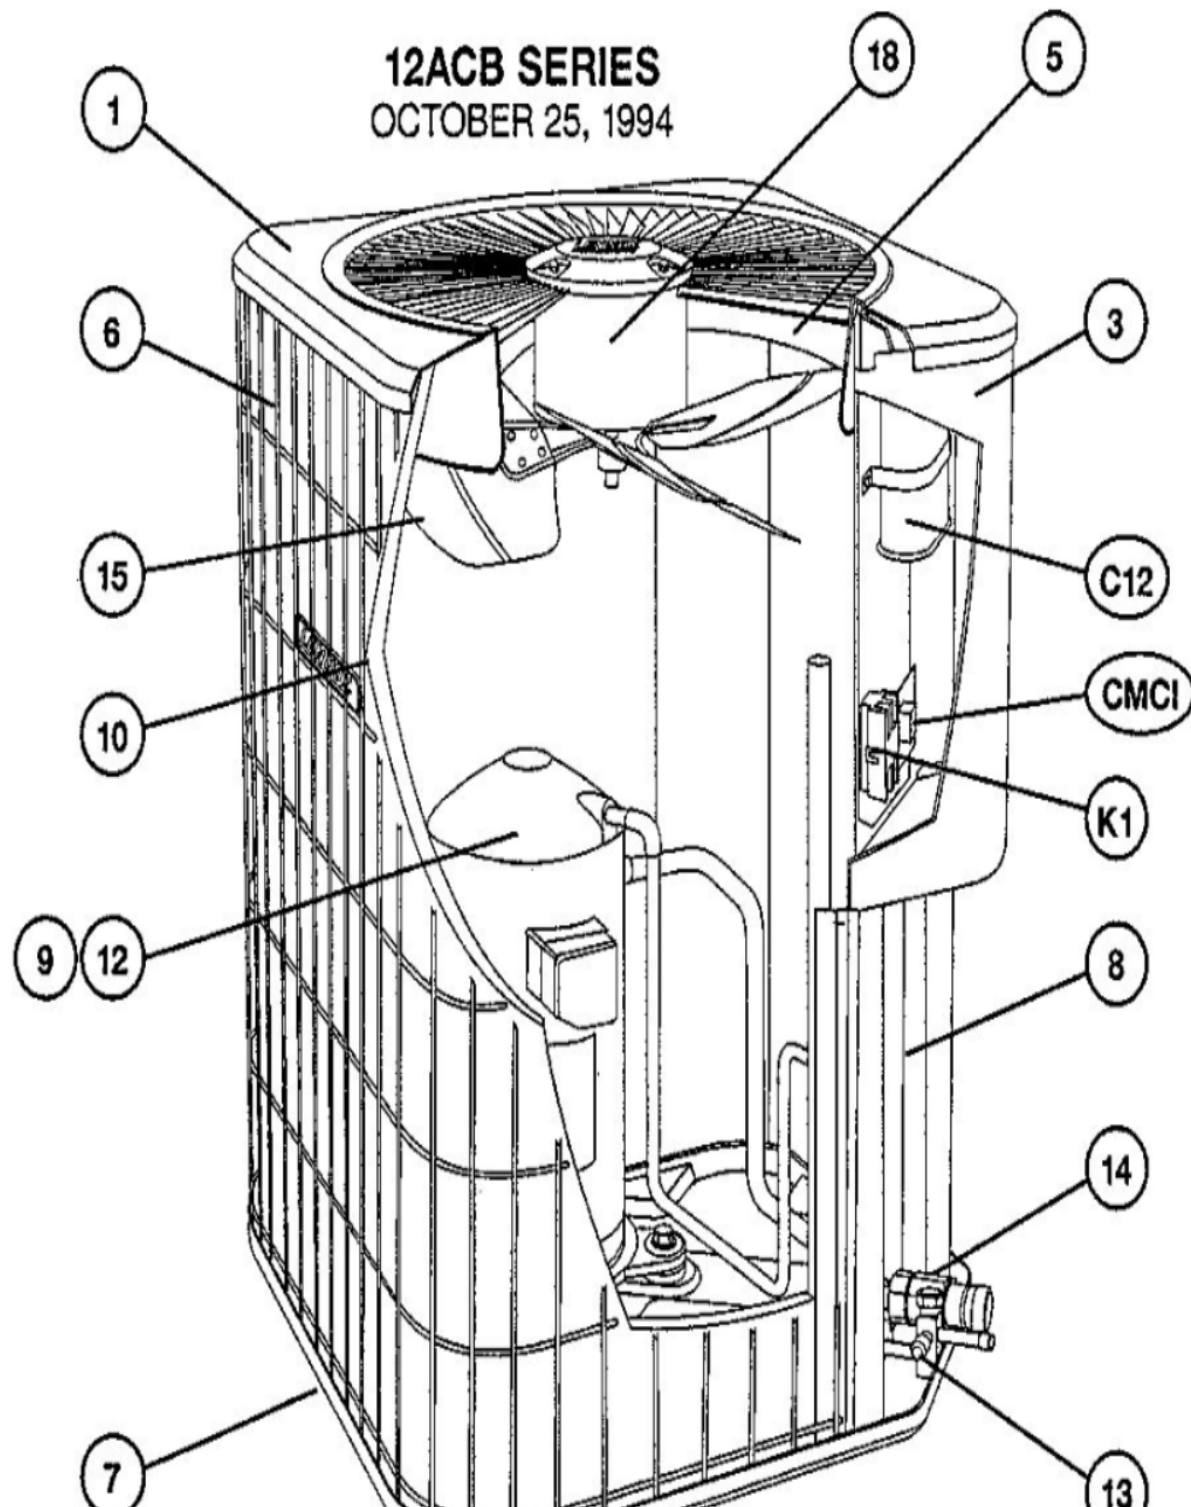

12ACB SERIES
OCTOBER 25, 1994

Revision Number - 3P

*OPTIONAL PARTS-FIELD INSTALLED

Callout	Name	Quantity	Description
	CAPACITOR-START Cat #: 47A60 Model/Part #: 47A6001	1	"88MFD,330VAC"
	VALVE-SADDLE Cat #: 65G91 Model/Part #: 65G9101	1	"3/8""
	SWITCH-HI PRESS Cat #: 86H31 Model/Part #: 86H3101	1	OUT 410+10PSIG
	SWITCH-LO PRESS Cat #: 87265 Model/Part #: P-8-10978	1	"IN 55+5PSIG,OUT 25+5PSIG"
	RELAY-POTENTIAL Cat #: 58327 Model/Part #: P-8-3577	1	SPNC
HP KIT	HI PRESS CUTOFF KIT Cat #: 94J46 Model/Part #: LB-87619A	1	INC NEXT 2 PARTS
LC KIT	LOSS OF CHARGE KIT Cat #: 94J47 Model/Part #: LB-87620A	1	INC NEXT 2 PARTS
ST KIT	START KIT Cat #: 10J42 Model/Part #: 10J42	1	INC NEXT 2 PARTS

CABINET PARTS

Callout	Name	Quantity	Description
	NUT-CAP Cat #: 68J41 Model/Part #: 68J4101	4	TOP PANEL
1	PANEL-TOP Cat #: 26K58 Model/Part #: LB-86265L	1	TOP PANEL (24X24)(BEIGE) (PM)
3	COVER-CONTROL BOX Cat #: 37K03 Model/Part #: LB-86268L	1	COVER-CONTROL PANEL (BEIGE)
5	ORIFICE Cat #: 68J46 Model/Part #: 68J4601	1	"18""
6	GUARD- COIL	1	COIL GUARD 32 in.