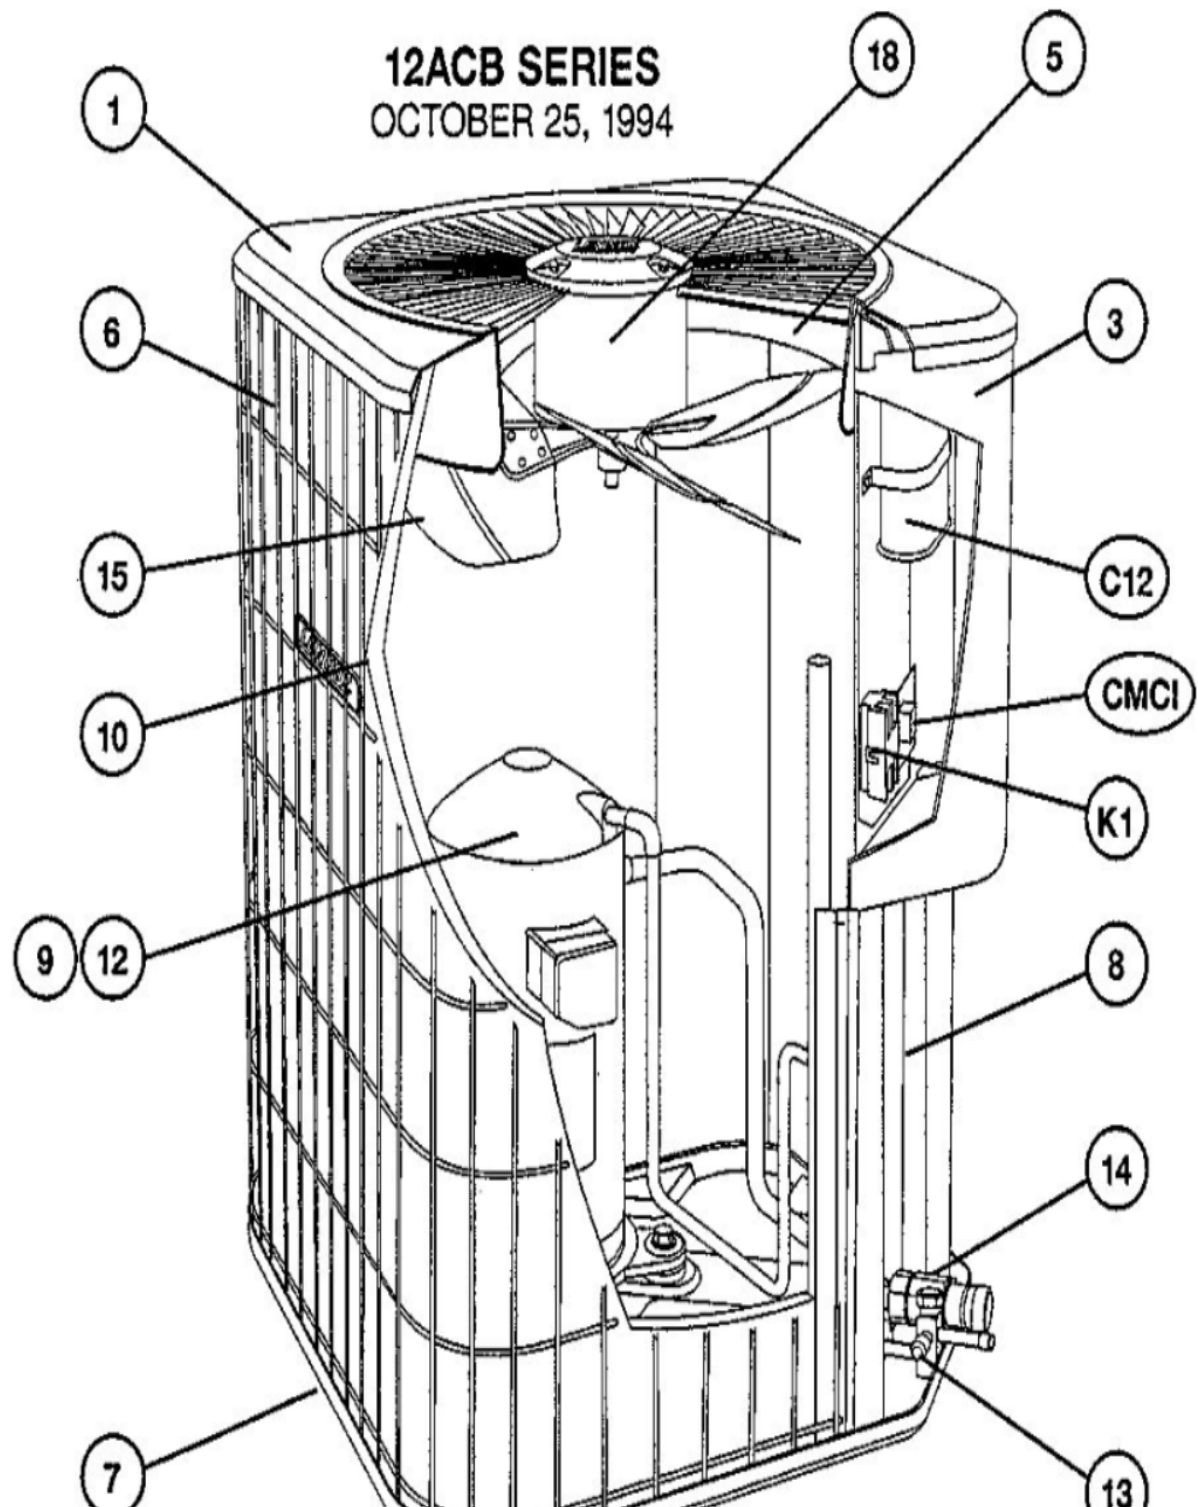

12ACB SERIES
OCTOBER 25, 1994

Revision Number - 2P

*OPTIONAL PARTS-FIELD INSTALLED

Callout	Name	Quantity	Description
	CAPACITOR-START Cat #: 47A60 Model/Part #: 47A6001	1	"88MFD,330VAC"
	VALVE-SADDLE Cat #: 65G91 Model/Part #: 65G9101	1	"3/8""
	SWITCH-HI PRESS Cat #: 86H31 Model/Part #: 86H3101	1	OUT 410+10PSIG
	SWITCH-LO PRESS Cat #: 87265 Model/Part #: P-8-10978	1	"IN 55+5PSIG,OUT 25+5PSIG"
	RELAY-POTENTIAL Cat #: 58327 Model/Part #: P-8-3577	1	SPNC
HP KIT	HI PRESS CUTOUT KIT Cat #: 94J46 Model/Part #: LB-87619A	1	INC NEXT 2 PARTS
LC KIT	LOSS OF CHARGE KIT Cat #: 94J47 Model/Part #: LB-87620A	1	INC NEXT 2 PARTS
ST KIT	START KIT Cat #: 10J42 Model/Part #: 10J42	1	INC NEXT 2 PARTS

CABINET PARTS

Callout	Name	Quantity	Description
	NUT-CAP Cat #: 68J41 Model/Part #: 68J4101	4	TOP PANEL
1	PANEL-TOP Cat #: 28K04 Model/Part #: LB-86265B	1	TOP PANEL (24X24)(BROWN)
3	COVER-CONTROL BOX Cat #: 37K56 Model/Part #: LB-86268B	1	COVER- CONTROL PANEL (BROWN)
5	ORIFICE Cat #: 68J46 Model/Part #: 68J4601	1	"18""

CONTROL PANEL PARTS

Callout	Name	Quantity	Description
C12	CAPACITOR-FAN&RUN Cat #: 53H25 Model/Part #: 39H8201	1	"40+5MFD,370VAC"
CMC1	CONTROL-TIMED OFF Cat #: 47J35 Model/Part #: LB-61378A	1	(TOC1-2)
K1	CONTACTOR Cat #: 68J36 Model/Part #: 68J3601	1	"DPDT,24V"