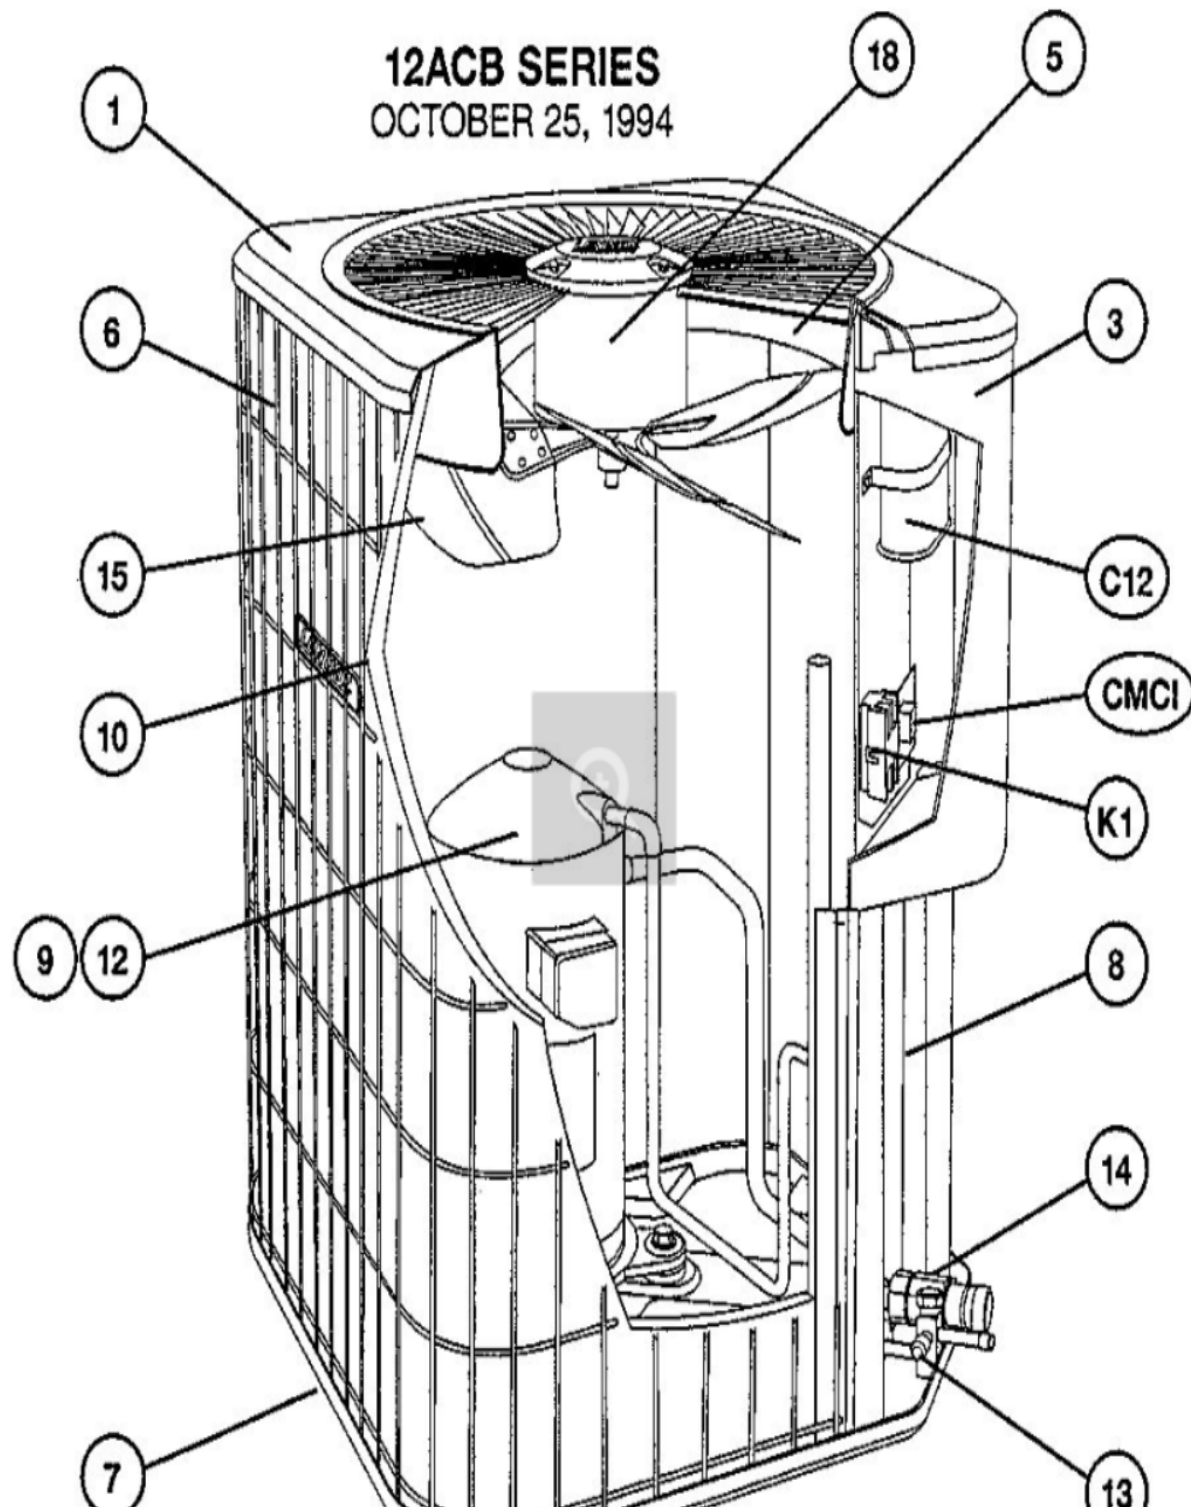

12ACB SERIES
OCTOBER 25, 1994

Revision Number - 1P

*OPTIONAL PARTS-FIELD INSTALLED

Callout	Name	Quantity	Description
	CAPACITOR-START Cat #: 47A60 Model/Part #: 47A6001	1	"88MFD,330VAC"
	VALVE-SADDLE Cat #: 65G91 Model/Part #: 65G9101	1	"3/8""
	SWITCH-HI PRESS Cat #: 86H31 Model/Part #: 86H3101	1	OUT 410+10PSIG
	SWITCH-LO PRESS Cat #: 87265 Model/Part #: P-8-10978	1	"IN 55+5PSIG,OUT 25+5PSIG"
	RELAY-POTENTIAL Cat #: 58327 Model/Part #: P-8-3577	1	SPNC
HP KIT	HI PRESS CUTOFF KIT Cat #: 94J46 Model/Part #: LB-87619A	1	INC NEXT 2 PARTS
LC KIT	LOSS OF CHARGE KIT Cat #: 94J47 Model/Part #: LB-87620A	1	INC NEXT 2 PARTS
ST KIT	START KIT Cat #: 10J42 Model/Part #: 10J42	1	INC NEXT 2 PARTS

CABINET PARTS

Callout	Name	Quantity	Description
	NUT-CAP Cat #: 68J41 Model/Part #: 68J4101	4	TOP PANEL
1	PANEL-TOP Cat #: 28K04 Model/Part #: LB-86265B	1	TOP PANEL (24X24)(BROWN)
3	COVER-CONTROL BOX Cat #: 37K56 Model/Part #: LB-86268B	1	COVER- CONTROL PANEL (BROWN)
5	ORIFICE Cat #: 68J46 Model/Part #: 68J4601	1	"18""

CONTROL PANEL PARTS

Callout	Name	Quantity	Description
C12	CAPACITOR-FAN&RUN Cat #: 53H25 Model/Part #: 39H8201	1	"40+5MFD,370VAC"
CMC1	CONTROL-TIMED OFF Cat #: 47J35 Model/Part #: LB-61378A	1	(TOC1-2)
K1	CONTACTOR Cat #: 68J36 Model/Part #: 68J3601	1	"DPDT,24V"