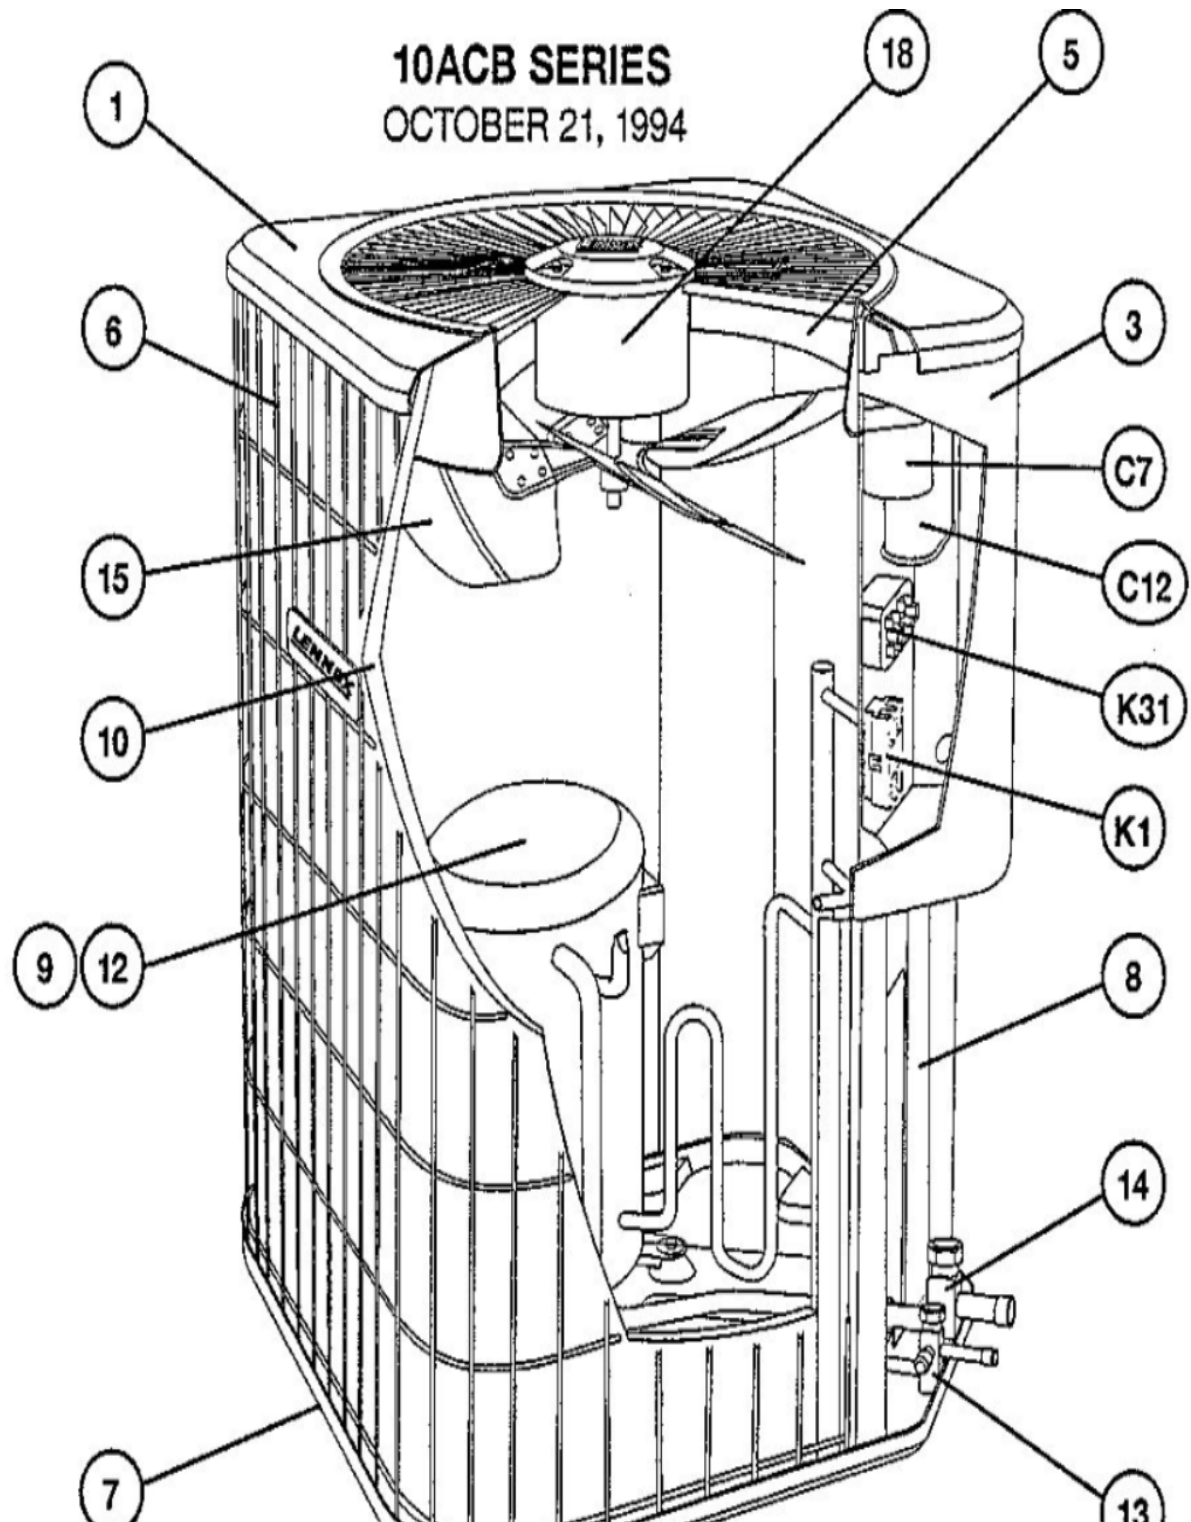

10ACB SERIES
OCTOBER 21, 1994

Revision Number - 2P

*OPTIONAL PARTS-FIELD INSTALLED

Callout	Name	Quantity	Description
	VALVE-SADDLE Cat #: 65G91 Model/Part #: 65G9101	1	"3/8""
	SWITCH-HI PRESS Cat #: 86H31 Model/Part #: 86H3101	1	OUT 410+10PSIG
	SWITCH-LO PRESS Cat #: 87265 Model/Part #: P-8-10978	1	"IN 55+5PSIG,OUT 25+5PSIG"
HP KIT	HI PRESS CUTOUT KIT Cat #: 94J46 Model/Part #: LB-87619A	1	INC NEXT 2 PARTS
LC KIT	LOSS OF CHARGE KIT Cat #: 94J47 Model/Part #: LB-87620A	1	INC NEXT 2 PARTS

CABINET PARTS

Callout	Name	Quantity	Description
	NUT-CAP Cat #: 68J41 Model/Part #: 68J4101	4	TOP PANEL
1	PANEL-TOP Cat #: 28K04 Model/Part #: LB-86265B	1	TOP PANEL (24X24)(BROWN)
3	COVER-CONTROL BOX Cat #: 37K56 Model/Part #: LB-86268B	1	COVER-CONTROL PANEL (BROWN)
5	ORIFICE Cat #: 68J46 Model/Part #: 68J4601	1	"18""
6	GUARD-OUTDOOR COIL Cat #: 68J03 Model/Part #: 68J0301	1	COIL GUARD 32 in.
7	LEG Cat #: 94J45 Model/Part #: LB-87156A	1	BASE(SET OF 4)
8	COVER Cat #: 59L51 Model/Part #: LB-86272B	1	PATCH PLATE
9	COVER	1	SOUND-

Callout	Name	Quantity	Description
	Cat #: 53J40 Model/Part #: 53J4001		COMPRESSOR

CONTROL PANEL PARTS

Callout	Name	Quantity	Description
C12	CAPACITOR-FAN&RUN Cat #: 68J35 Model/Part #: 68J3501	1	"70+7.5MFD,440VAC"
C7	CAPACITOR-START Cat #: 63A06 Model/Part #: 63A0601	1	"176MFD,330VAC"
K1	CONTACTOR Cat #: 68J37 Model/Part #: 68J3701	1	"DPDT,24V"
K31	RELAY-POTENTIAL Cat #: 38644 Model/Part #: P-8-9774	1	SPNC

Callout	Name	Quantity	Description
14	VALVE-SERVICE Cat #: 31J50 Model/Part #: 31J5001	1	"SUCTION LINE,7/8""
15	FAN Cat #: 68J28 Model/Part #: 68J2801	1	"1/2""BORE,18""DIA,4 BLADE"
18	MOTOR-FAN Cat #: 68J24 Model/Part #: 68J2401	1	"1/3HP,1075RPM,208- 230/60/1"